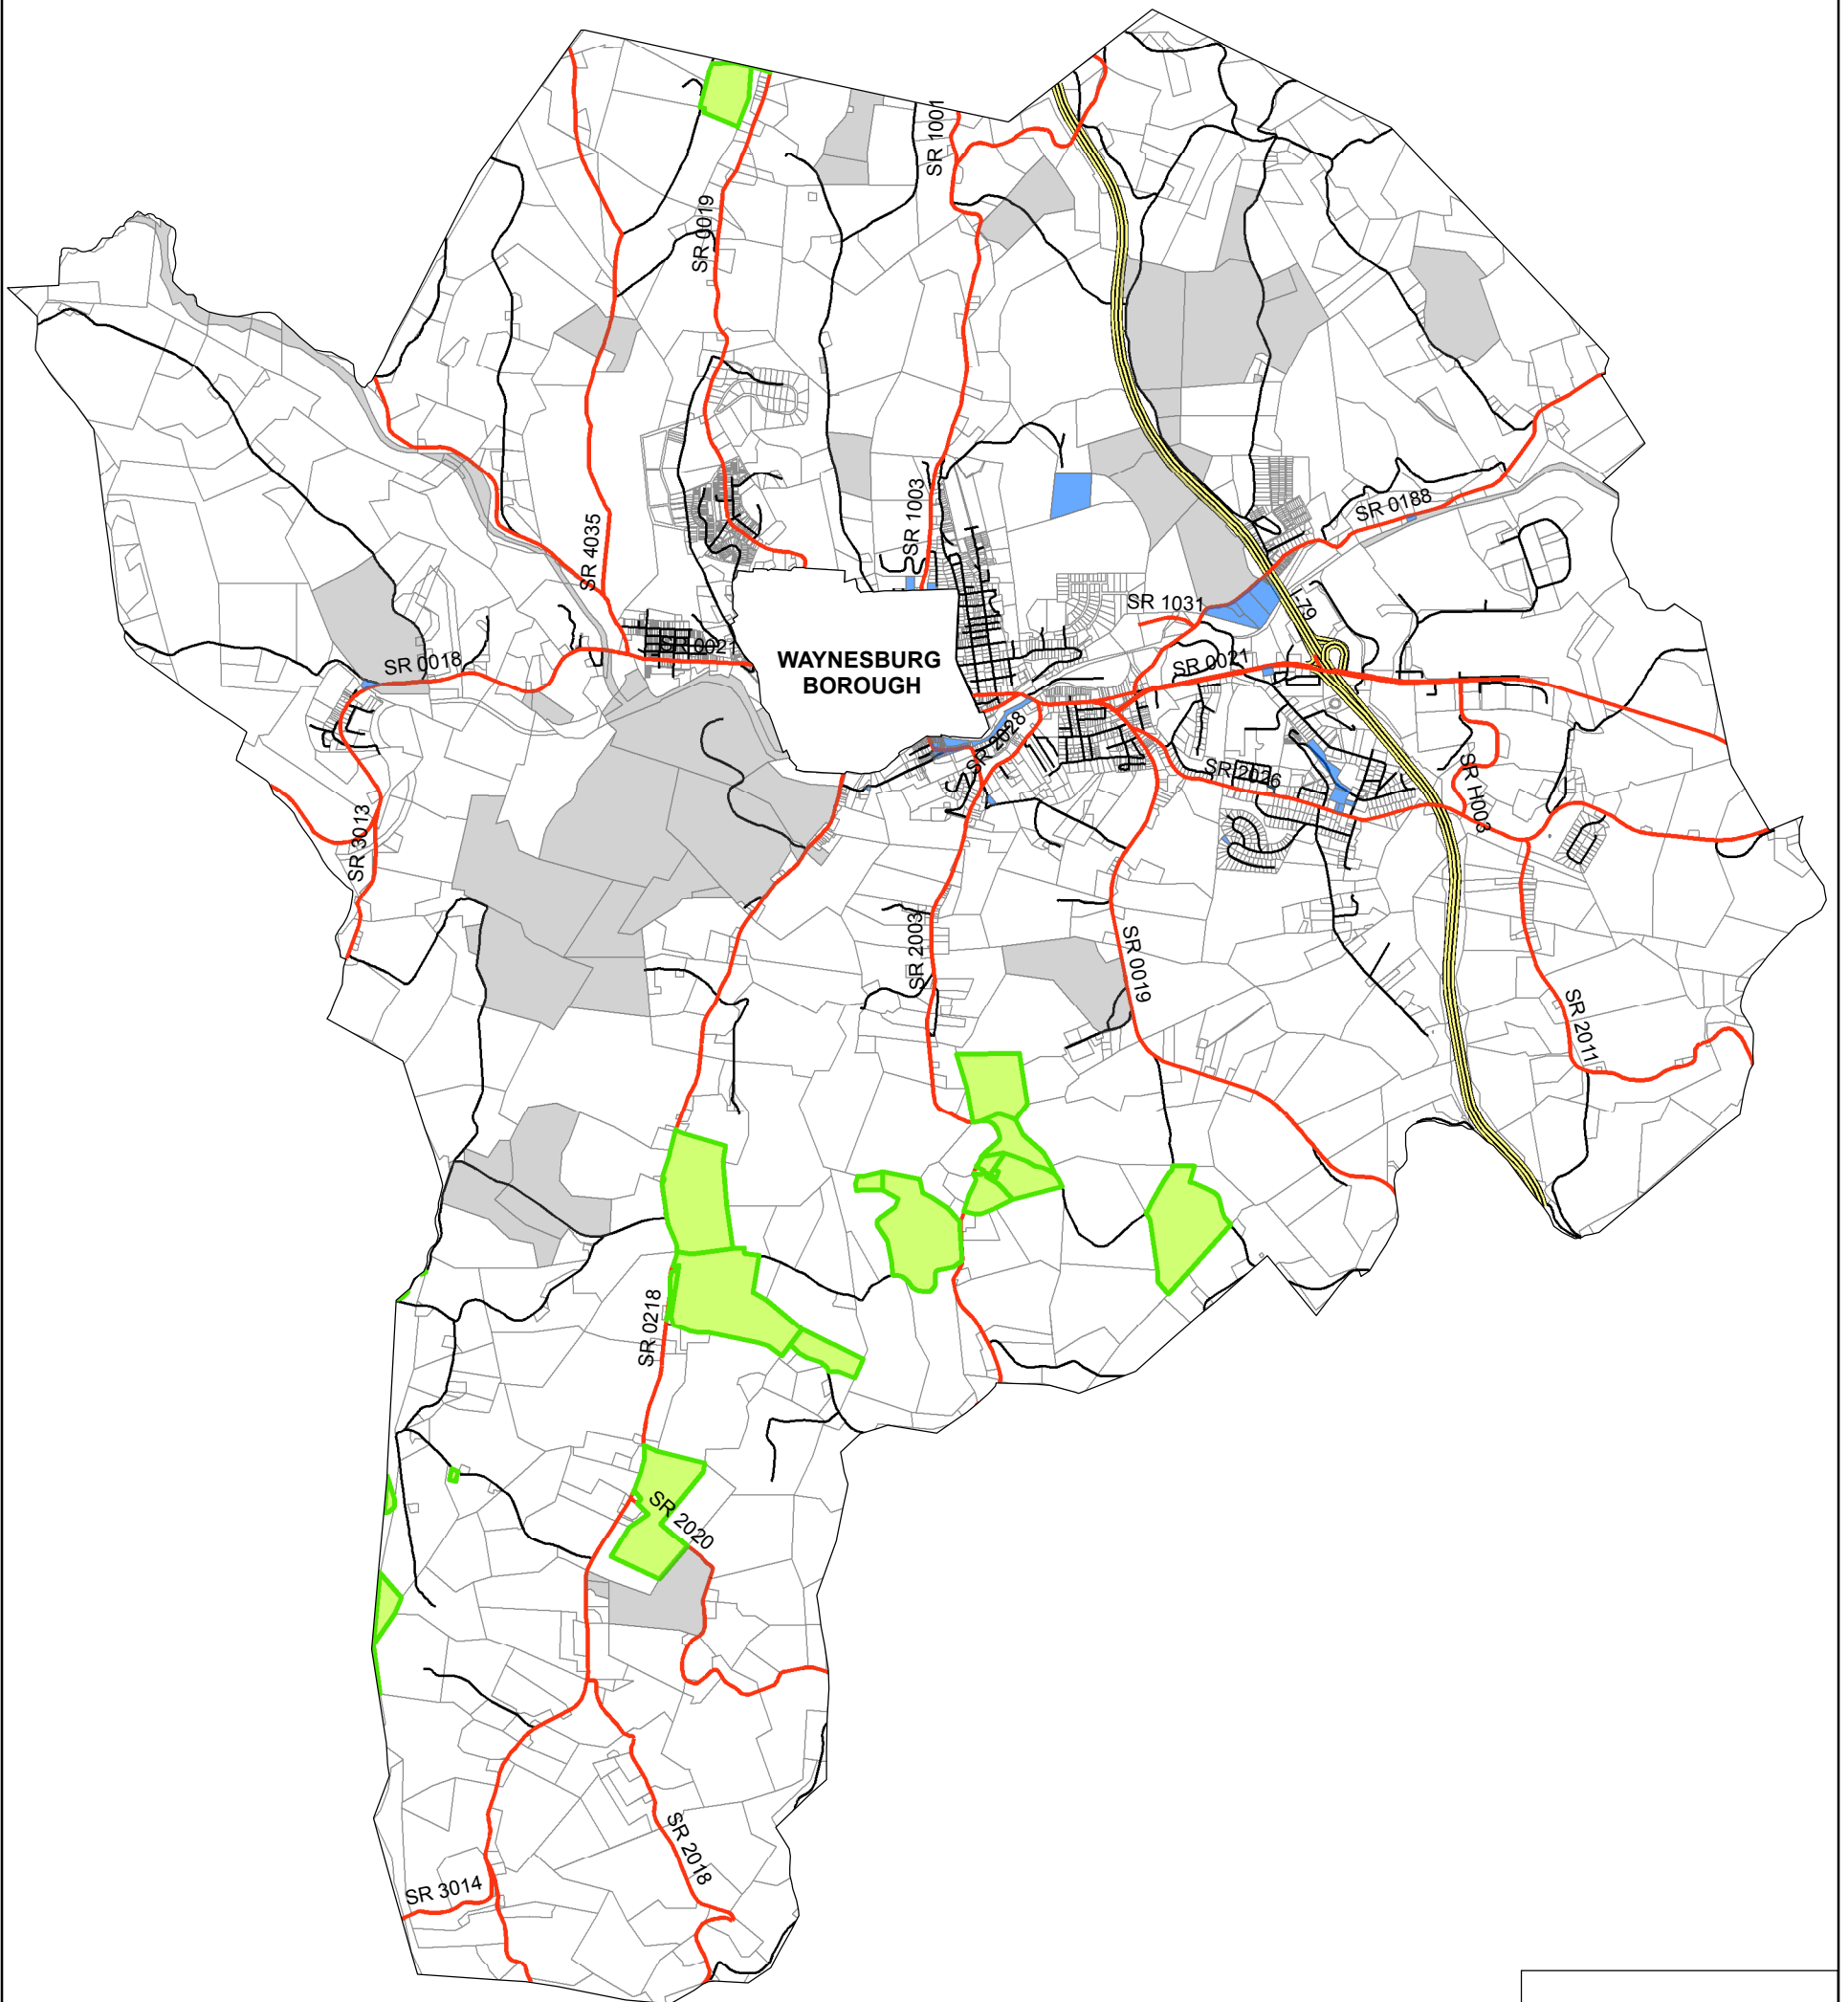

# PROTECTED / COAL OWNED PROPERTIES

**Legend**

- Coal Owned Parcels
- Township Owned Parcels
- Agricultural Security Areas

**Roads**

- Interstate
- State
- Local

0 0.25 0.5 1 Mile  
1:53,500

## FRANKLIN TOWNSHIP GREENE COUNTY, PA

DATA SOURCES: GREENE COUNTY GIS DEPT., PENNSYLVANIA DEPT. OF TRANSPORTATION, & SOUTHWESTERN PENNSYLVANIA COMMISSION.