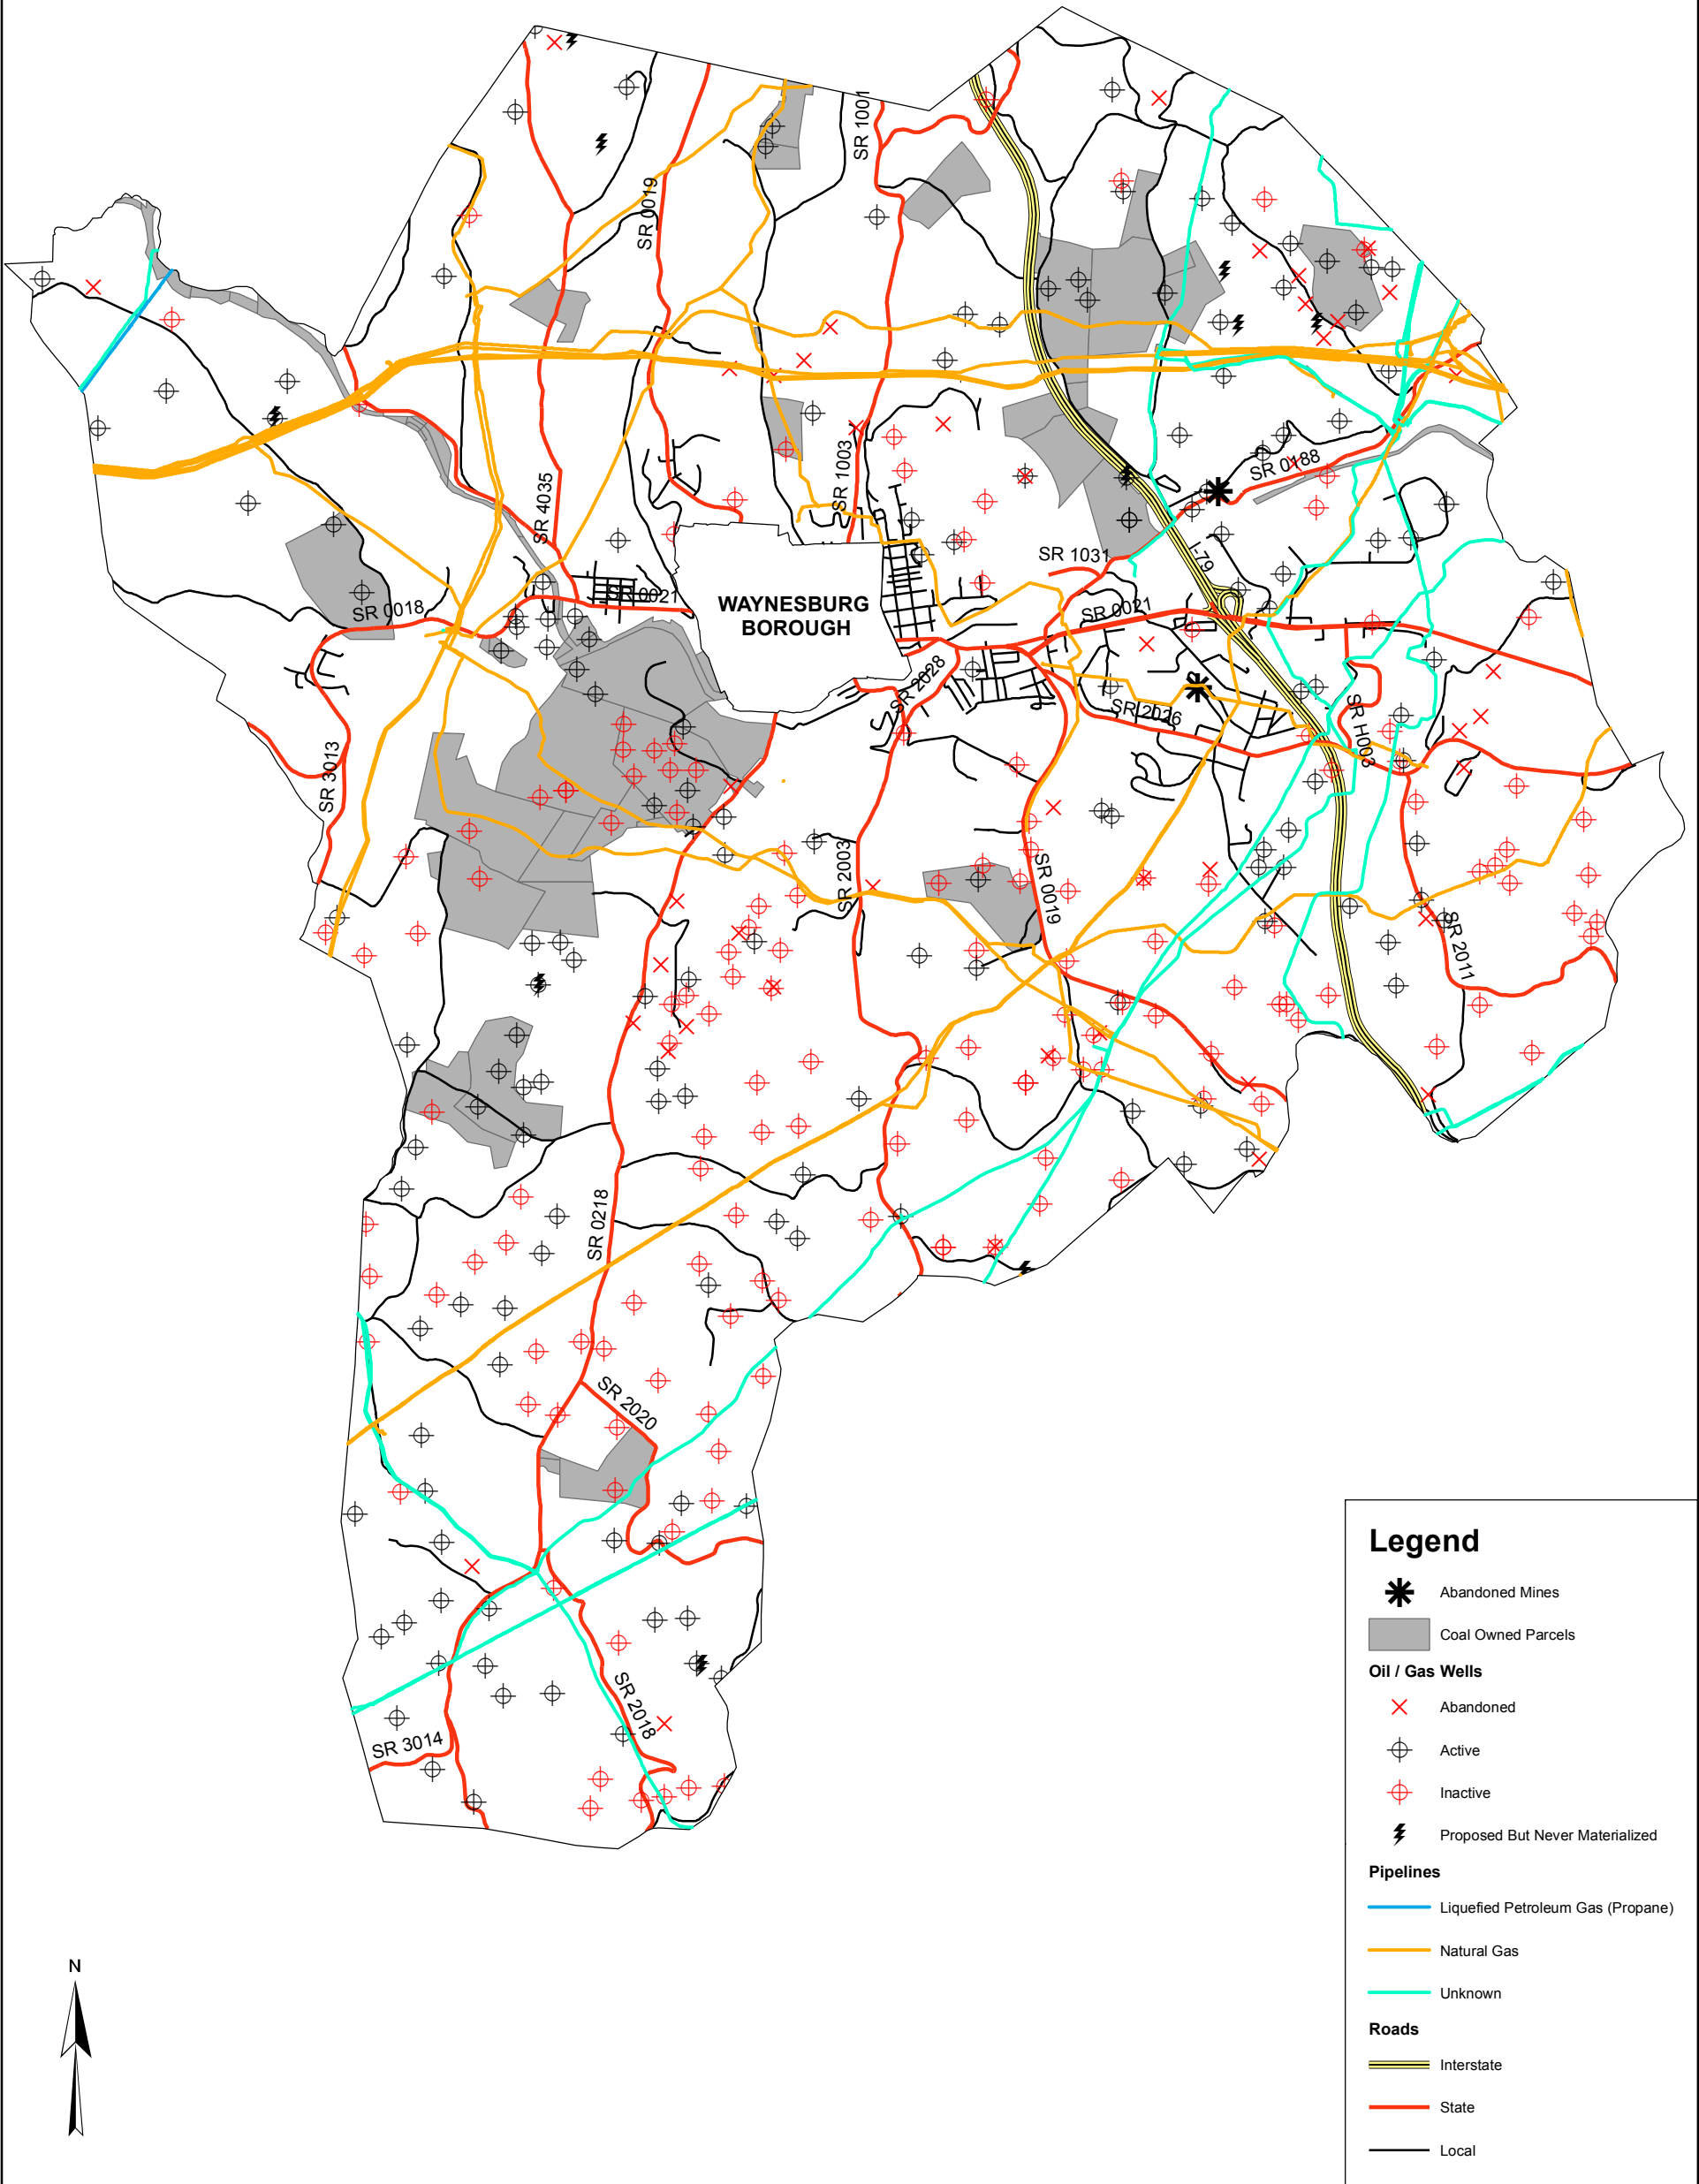

MINERAL RESOURCES

Legend

- Abandoned Mines
- Coal Owned Parcels
- Oil / Gas Wells**
 - Abandoned
 - Active
 - Inactive
 - Proposed But Never Materialized
- Pipelines**
 - Liquefied Petroleum Gas (Propane)
 - Natural Gas
 - Unknown
- Roads**
 - Interstate
 - State
 - Local

FRANKLIN TOWNSHIP GREENE COUNTY, PA

DATA SOURCES: GREENE COUNTY GIS DEPT., PENNSYLVANIA DEPT. OF TRANSPORTATION, SOUTHWESTERN PENNSYLVANIA COMMISSION, & THE NATIONAL PIPELINE MAPPING SYSTEM.