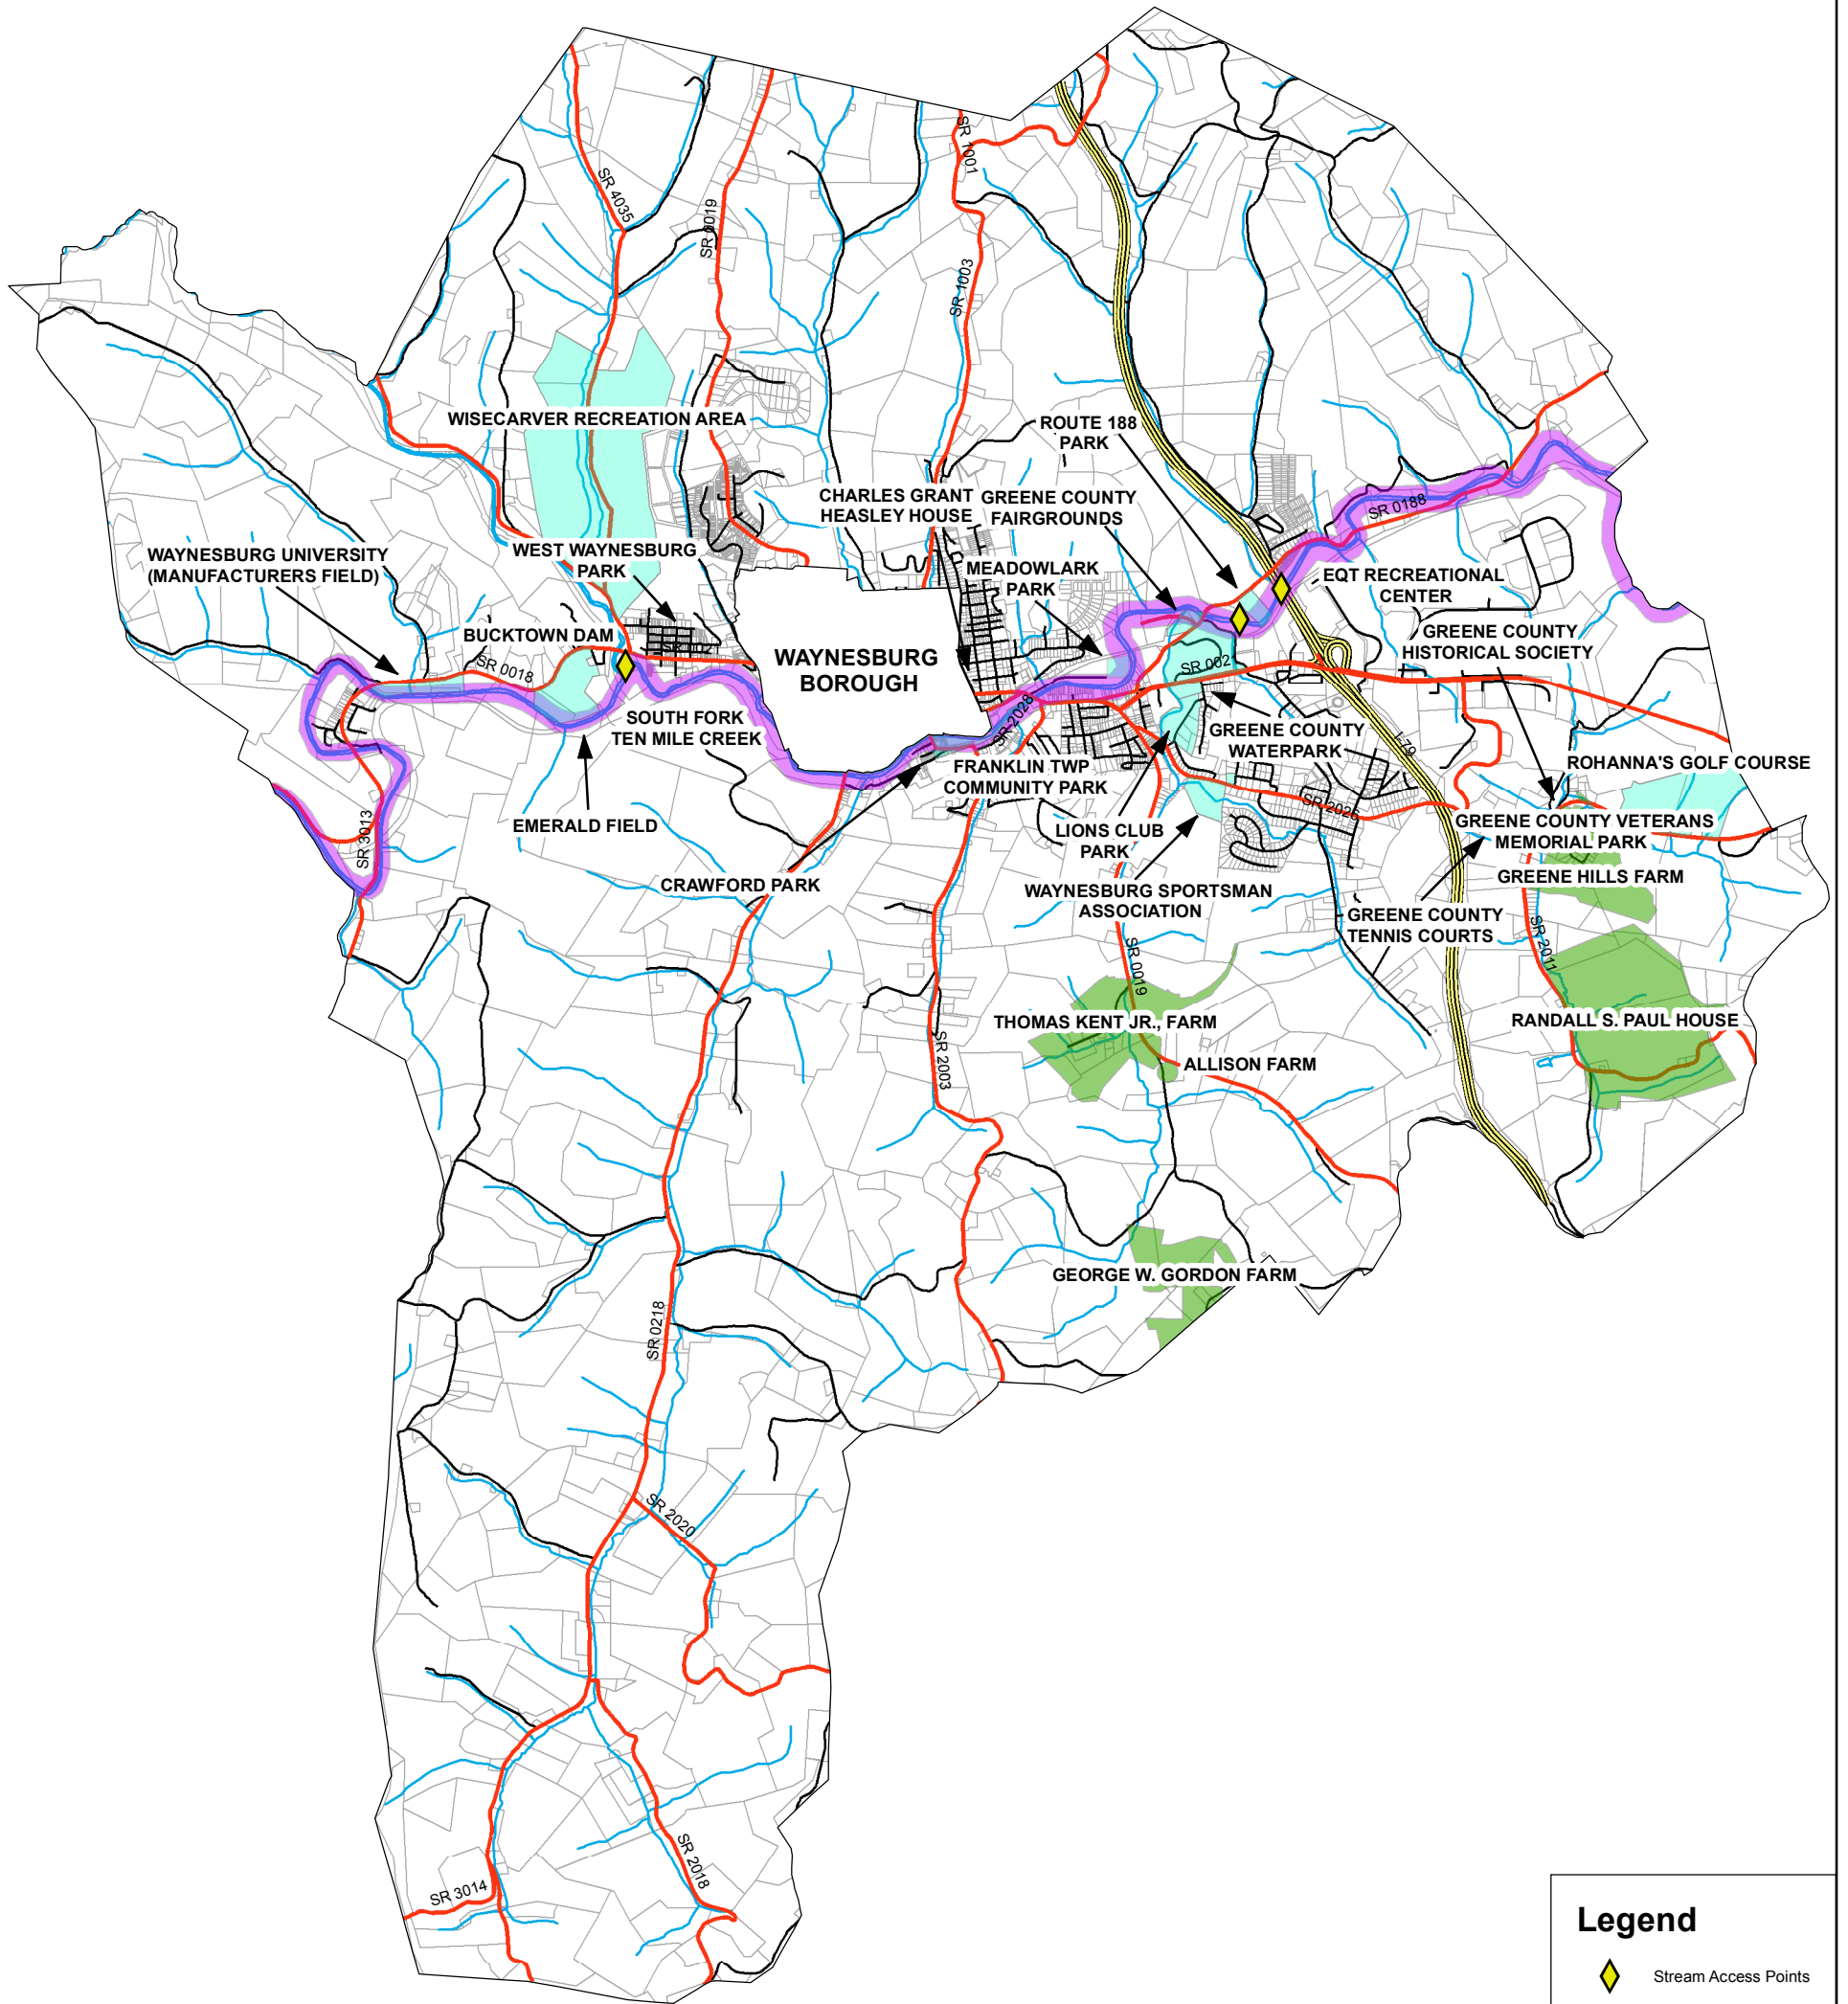

# CULTURAL / HISTORIC / RECREATION SITES

**Legend**

- Stream Access Points
- Recreational Areas
- Historic Sites
- Heritage Areas
- Streams
- Roads**
  - Interstate
  - State
  - Local

## FRANKLIN TOWNSHIP GREENE COUNTY, PA

DATA SOURCES: GREENE COUNTY GIS DEPT., PENNSYLVANIA DEPT. OF TRANSPORTATION, & SOUTHWESTERN PENNSYLVANIA COMMISSION.