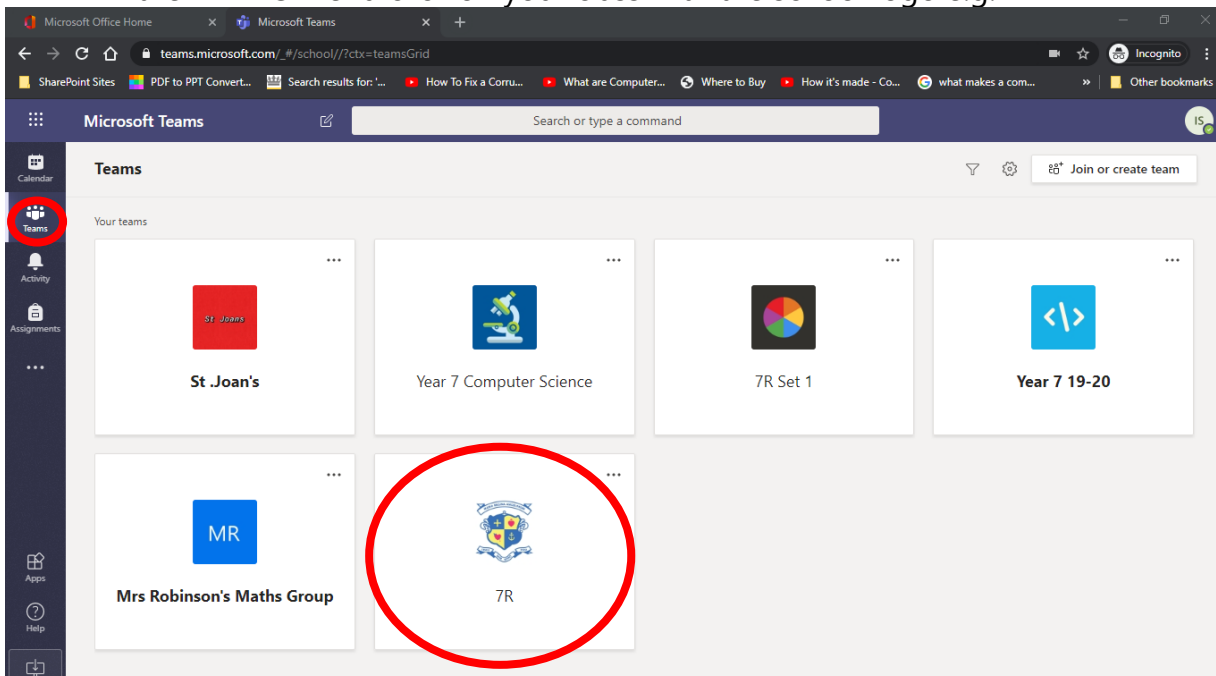

Loreto Convent School

Using Teams to access First and Middle School Learning Resource Centre

[Video guide available here](#)

Pupil's view in Teams to access Learning Resource Centre work in TEAMS

- Click on Files
- Click on the Learning Resources folder

- The folders for pupils work is accessed here

Pupil's view – Accessing Learning Resource Centre on SharePoint within TEAMS

- In the TEAMS menu click on your class with the school logo e.g. 7R

- Click on the heading Learning Resource Centre / more to open