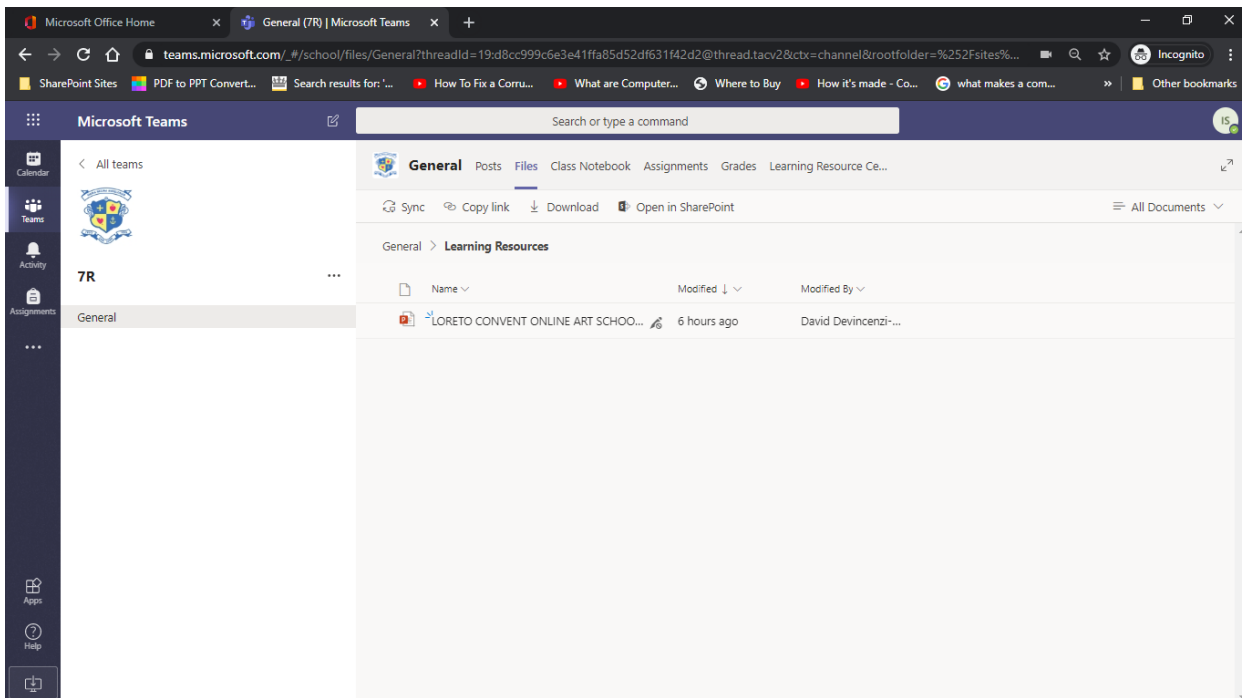

Loreto Convent School

Using Teams to access First and Middle School Learning Resource Centre

[Video guide available here](#)

Pupil's view in Teams to access Learning Resource Centre work in TEAMS

- Click on Files
- Click on the Learning Resources folder

- The folders for pupils work is accessed here

Pupil's view – Accessing Learning Resource Centre on SharePoint within TEAMS

- In the TEAMS menu click on your class with the school logo e.g. 7R

- Click on the heading Learning Resource Centre / more to open