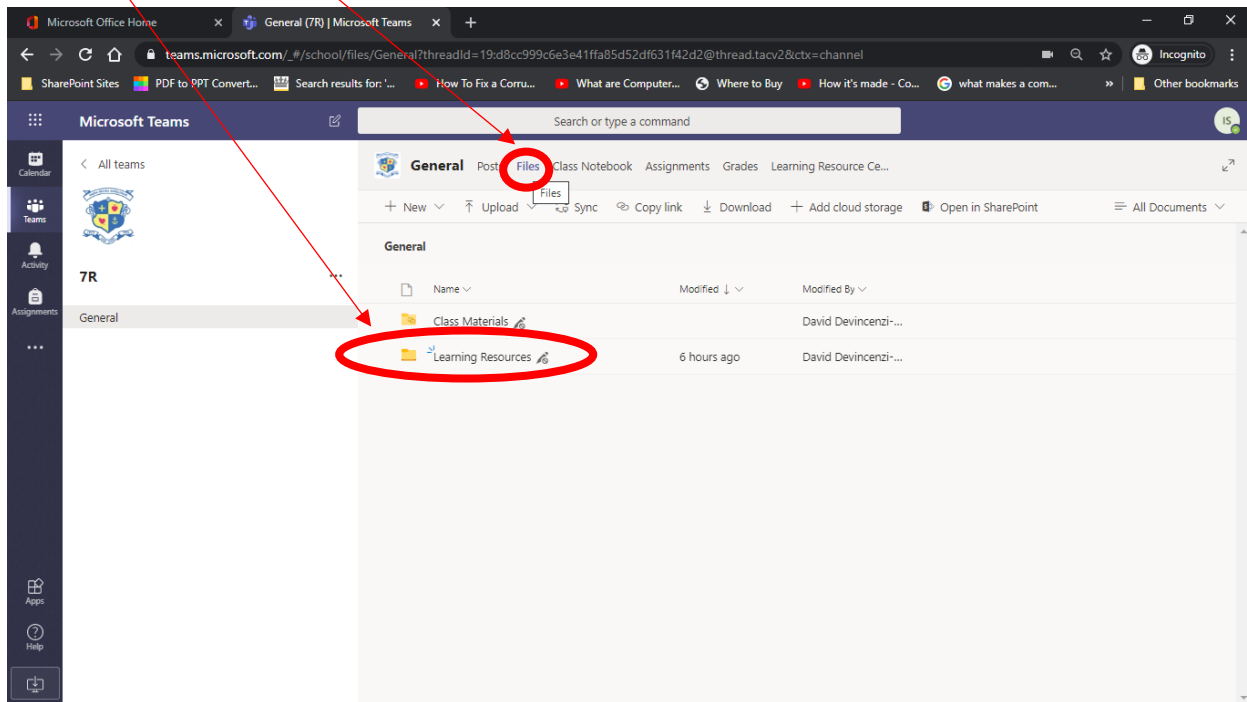

Loreto Convent School

Using Teams to access First and Middle School Learning Resource Centre

[Video guide available here](#)

Pupil's view in Teams to access Learning Resource Centre work in TEAMS

- Click on Files
- Click on the Learning Resources folder

- The folders for pupils work is accessed here

Pupil's view – Accessing Learning Resource Centre on SharePoint within TEAMS

- In the TEAMS menu click on your class with the school logo e.g. 7R

- Click on the heading Learning Resource Centre / more to open