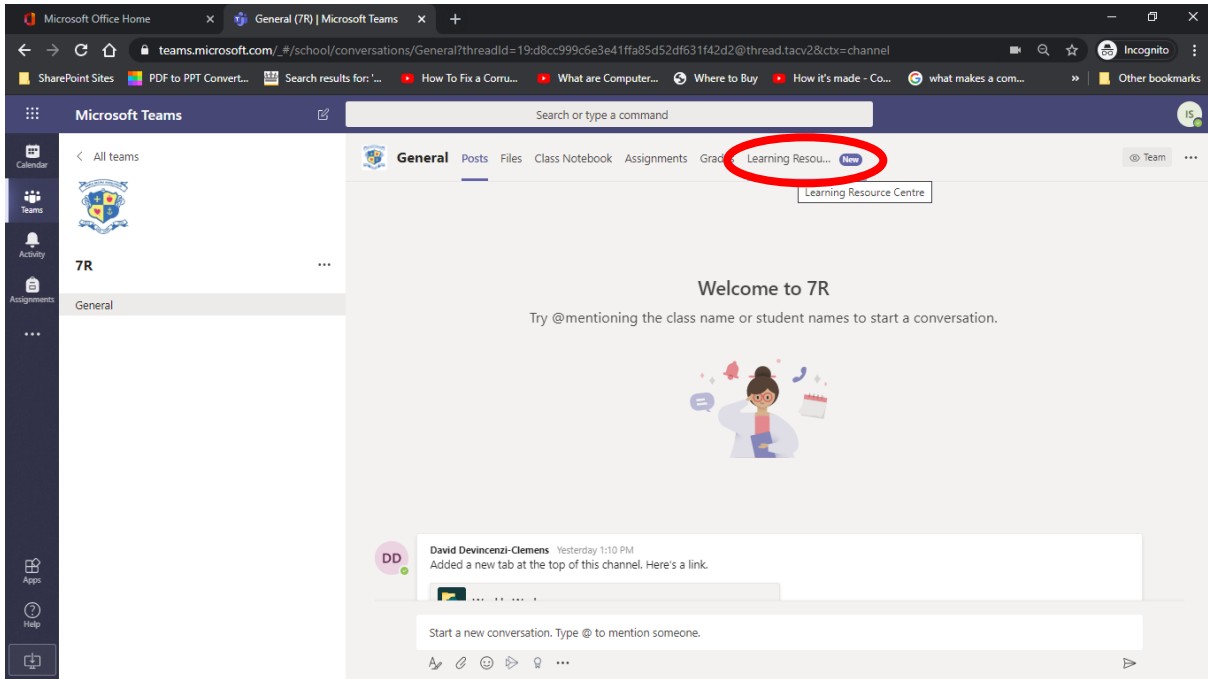

- The folders for pupils work is accessed here

Pupil's view – Accessing Learning Resource Centre on SharePoint within TEAMS

- In the TEAMS menu click on your class with the school logo e.g. 7R

- Click on the heading Learning Resource Centre / more to open

- The SharePoint site you have been using to will open in TEAMS
You can open fully in SharePoint by clicking here