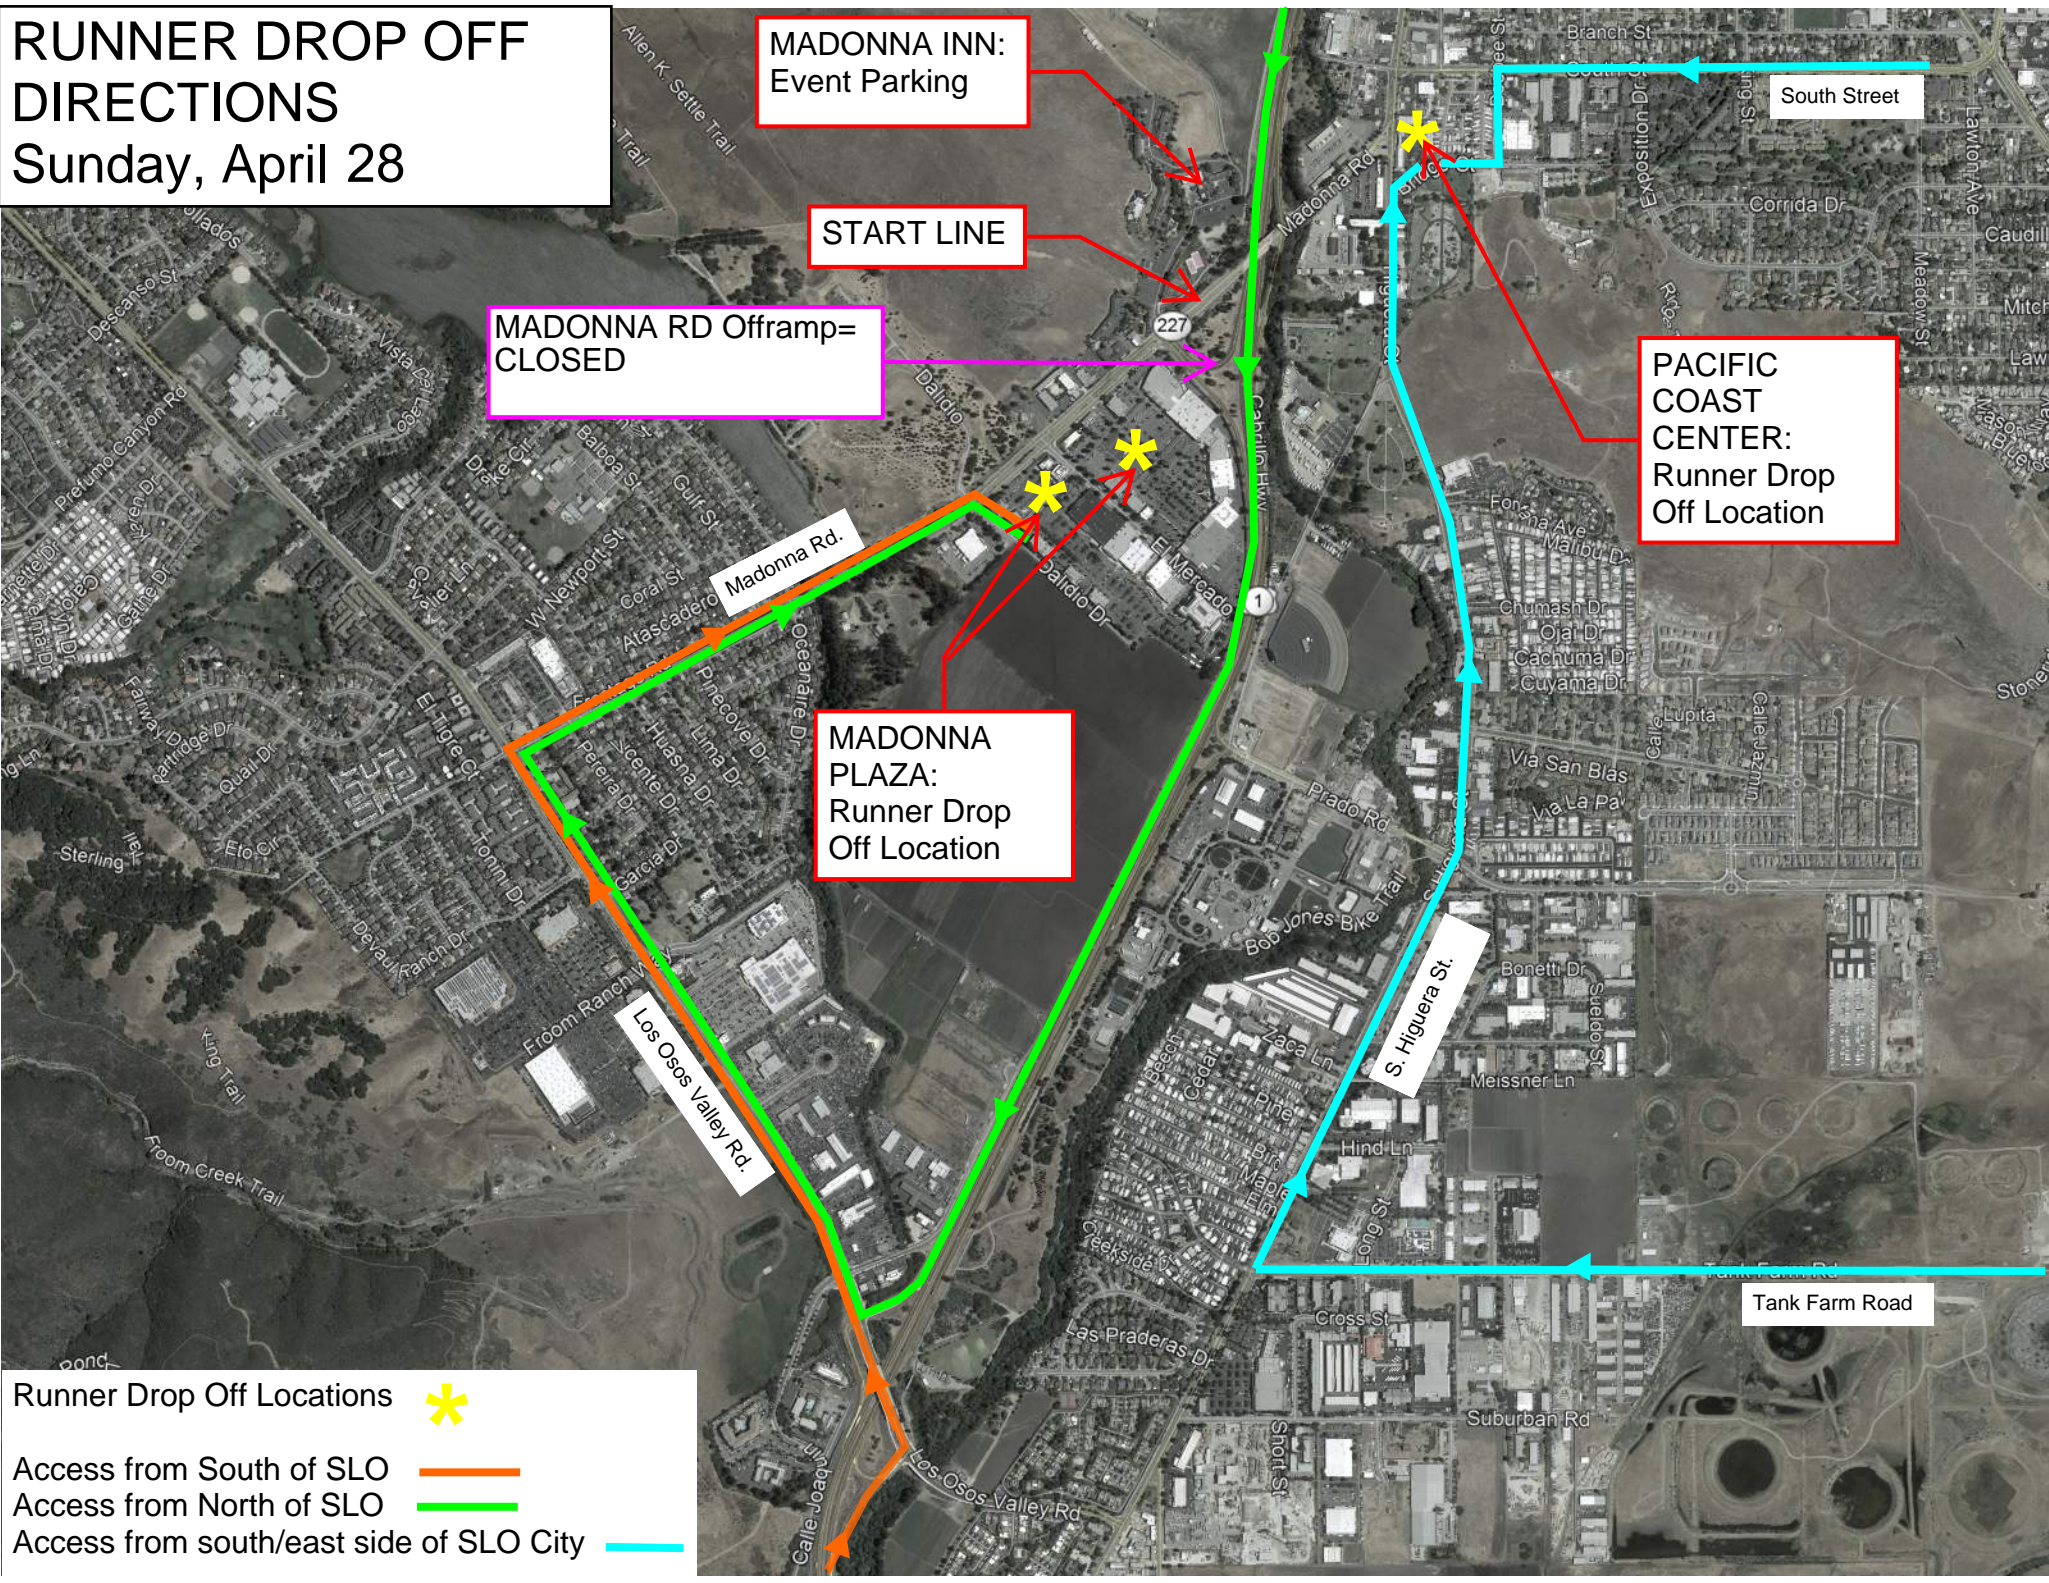

RUNNER DROP OFF DIRECTIONS

Sunday, April 28

MADONNA INN:
Event Parking

START LINE

MADONNA RD Offramp=
CLOSED

PACIFIC
COAST
CENTER:
Runner Drop
Off Location

MADONNA
PLAZA:
Runner Drop
Off Location

Runner Drop Off Locations *
Access from South of SLO ———
Access from North of SLO ———
Access from south/east side of SLO City ———

South Street

Madonna Rd.

S Higuera St.

Los Osos Valley Rd.

Tank Farm Road