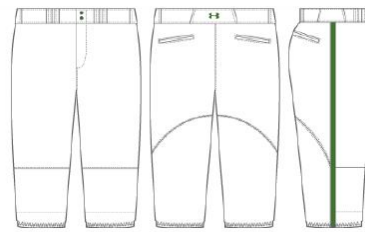

SUNDAY-CHAMPIONSHIP

Custom Socks & Kelley Belt
Coach: New Kelley Shirt/New White Hat