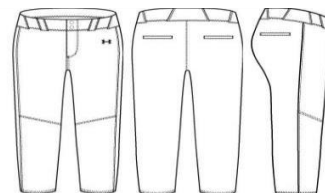

FRIDAY 14U & UP ONLY

Kelley Socks & Belt
Coach: Kelley Shirt/Black Hat