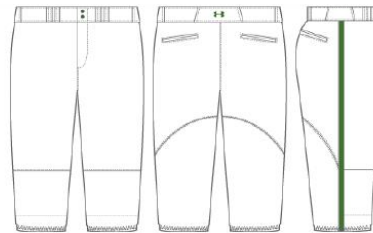

2021 Spring/Summer Uniforms

14U & Up Girls						
Jersey	Logo	Pants	Belt	Socks	Coaches	
Friday-3rd	UA White Custom-Gametime	UA White	Kelley	Kelley	Kelley Shirt	
Saturday	UA Black Custom-Game Time	UA Black	White	Custom	Black Shirt/Black Hat	
Sunday	UA NEW White Custom-Gametime	UA Custom White	Kelley	Custom	New Kelley Shirt/NEW White Hat	
PRACTICE	UA Locker T	UA Collegiate	UA Black	White	White	

12U & Under Girls						
Jersey	Logo	Pants	Belt	Socks	Coaches	
Saturday	UA Black Custom-Game Time	UA Black	White	Custom	Black Shirt/Black Hat	
Sunday	UA NEW White Custom-Gametime	Champro Custom White	Kelley	Custom	New Kelley Shirt/NEW White Hat	
PRACTICE	UA Locker T	UA Collegiate	UA Black	White	White	

SATURDAY

Custom Socks & White Belt
Coach: Black Shirt/Black Hat

SUNDAY-CHAMPIONSHIP

Custom Socks & Kelley Belt
Coach: New Kelley Shirt/New White Hat

PRACTICE

Black UA Pants, White Socks & White Belt

FRIDAY 14U & UP ONLY