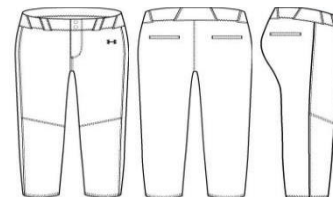

SATURDAY

Custom Socks & White Belt
Coach: Black Shirt/Black Hat

SUNDAY-CHAMPIONSHIP

Custom Socks & Kelley Belt
Coach: New Kelley Shirt/New White Hat

PRACTICE

Black UA Pants, White Socks & White Belt

FRIDAY 14U & UP ONLY