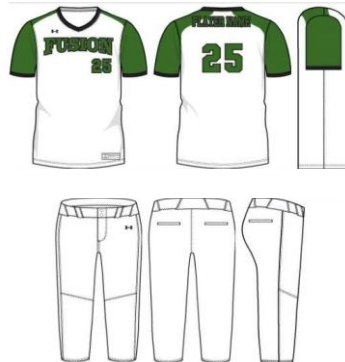

2019-2020 Uniforms

14U & Up Girls

	Jersey	Logo	Pants	Belt	Socks	Coaches
FALL/WINTER						
Friday	UA Locker Tee-Graphite	Green/White IFE	UA Black	Kelley	Kelley	Black Shirt/Black Hat
Saturday	UA Locker Tee-Kelly	Black/White IFE	UA White	Kelley	Kelley	Kelley Shirt/Black Hat
Sunday	UA Locker Tee-Black	Green/White IFE	UA Black	Kelley	Kelley	Black Shirt/Black Hat
SPRING/SUMMER						
Friday	UA Kelley Custom-Showtime		UA Black	White	White	Black Shirt/Black Hat
Saturday	UA White Custom-Gametime		UA White	Kelley	Kelley	Kelley Shirt/Black Hat
Sunday	UA Black Custom-Game Time		UA Black	Kelley	Kelley	Black Shirt/Black Hat

12U & Under Girls

	Jersey	Logo	Pants	Belt	Socks	Coaches
FALL/WINTER						
Saturday	Badger B Core Tee-Kelly	Black/White IFE	UA White	Kelley	Kelley	Kelley Shirt/Black Hat
Sunday	Badger B Core Tee-Black	Green/White IFE	UA Black	Kelley	Kelley	Black Shirt/Black Hat
SPRING/SUMMER						
Saturday	UA White Custom-Gametime		UA White	Kelley	Kelley	Kelley Shirt/Black Hat
Sunday	UA Black Custom-Game Time		UA Black	Kelley	Kelley	Black Shirt/Black Hat

FRIDAY 14U & UP ONLY

White Socks & Belt
Coach: Black Shirt/Black Hat

SATURDAY

Kelley Socks & Belt
Coach: Black Shirt/Black Hat

SUNDAY-CHAMPIONSHIP

Kelley Socks & Belt
Coach: Black Shirt/Black Hat