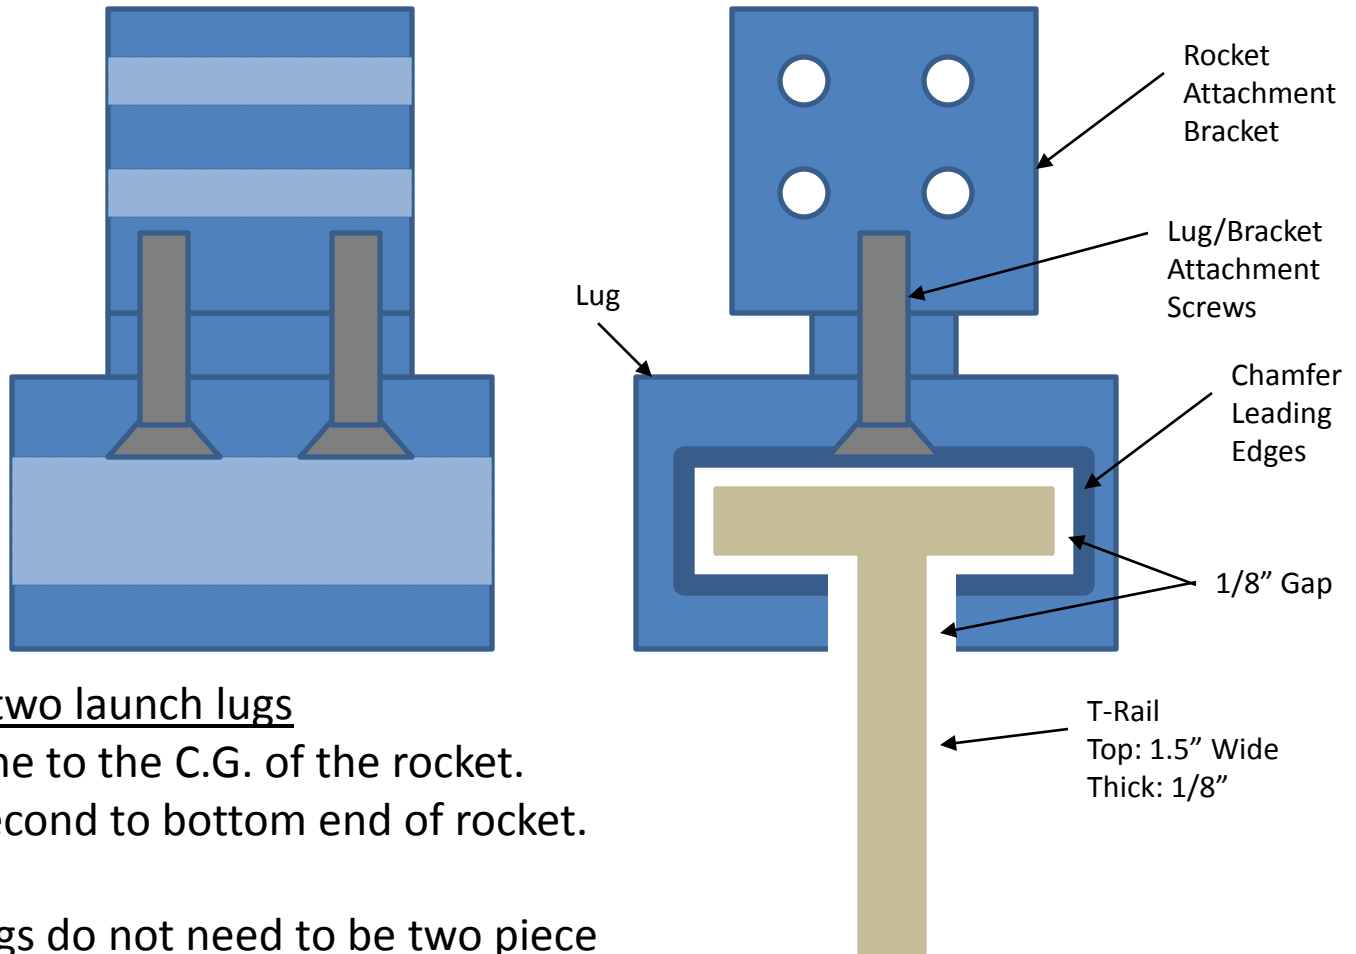

# Baxter Launch Rail – Launch Lugs

## Machine two launch lugs

- Attach one to the C.G. of the rocket.
- Attach second to bottom end of rocket.

Launch lugs do not need to be two piece and can be attached directly to the rocket.