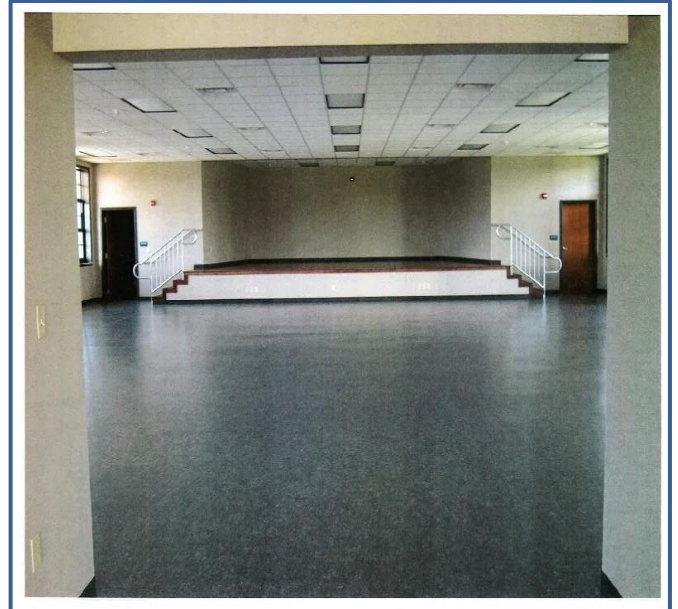

LAKESHORE COMMUNITY CENTER

**6440 Lower Bay Rd
Bay St. Louis, MS 39520**

Please call (228) 467-4157 for information on booking this facility!!

Includes:

27 – 6 ft. Rectangle Tables

239 Chairs

Microwave, Oven, Refrigerator, Ice Machine