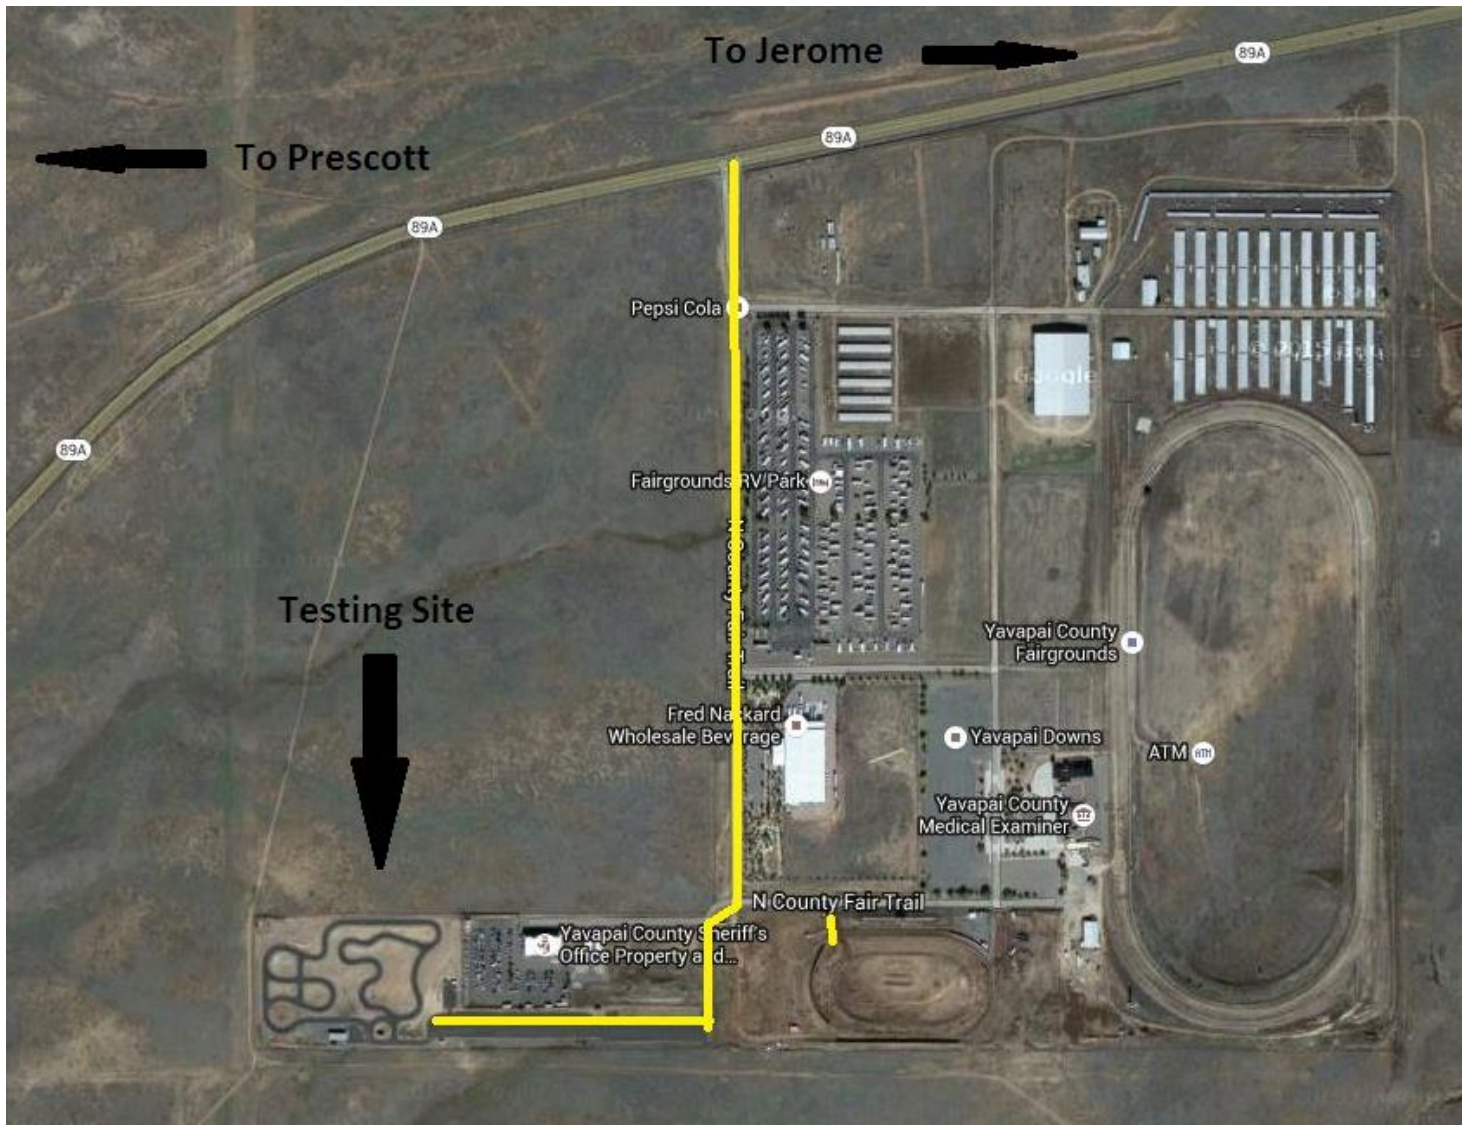

Yavapai County Sheriff's Office

Recruitment and Selection (928) 554-8611

Directions to the YCSO driving track

*7100 County Fair Trail
Prescott Valley, AZ 86314*

From Prescott

Follow AZ-89 N and AZ-89A N to N County Fair Trail in Prescott Valley

From Cottonwood/Flagstaff

- Get on I-17 S
- Take exit 278 for State Hwy 169 toward Prescott
- Turn right onto AZ-169 S/State Hwy 169 S
- Turn right onto AZ-69 N
- Turn right onto Fain Rd
- Turn right onto AZ-89A N
- Turn right onto N County Fair Trail