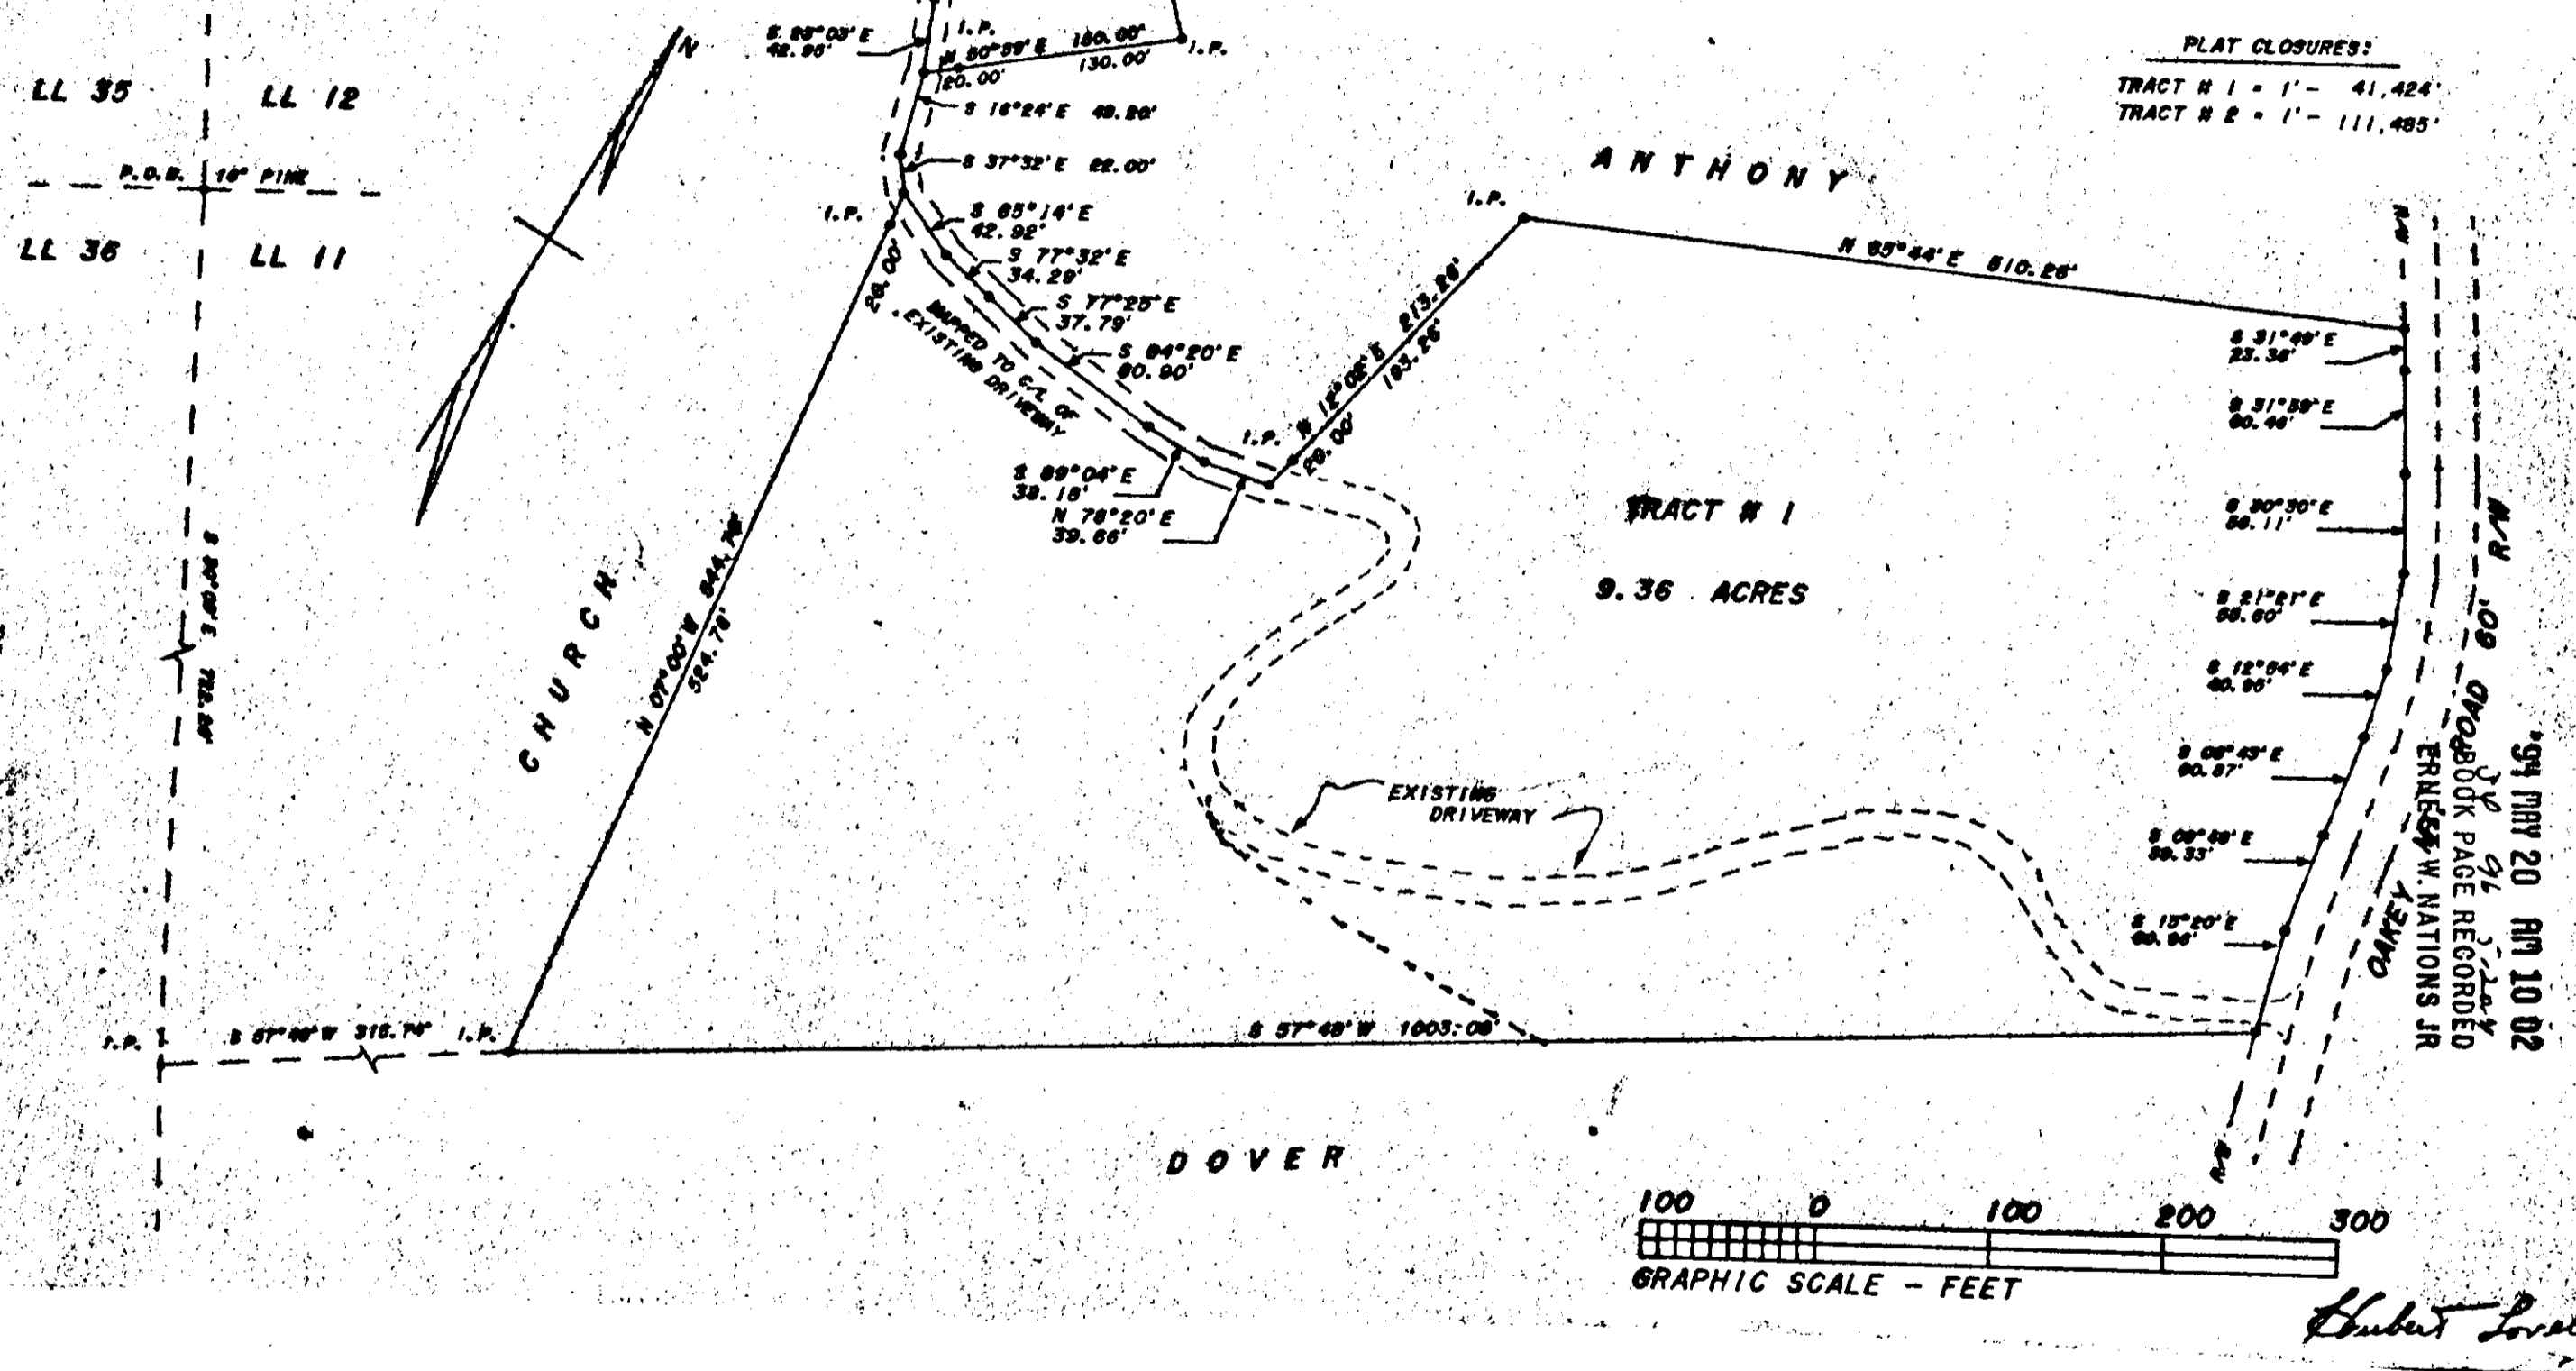

THIS PLAT DOES NOT REQUIRE APPROVAL FROM THE HABERSHAM COUNTY PLANNING COMMISSION RELATIVE TO THE PROVISIONS OF CODE SECTION 15-5-67 OF THE OFFICIAL CODE OF GEORGIA AS AMENDED 1990. (SENATE BILL NO. 735)

SURVEYOR:
HUBERT LOVELL
GA. REG. NO. 1553
CLARKESVILLE, GA.

MAP PREPARED FOR
STANLEY KNIGHT
HABERSHAM COUNTY
GEORGIA

DATE: DEC. 17, 1993
REVISED:
LAND LOT: 11
DISTRICT: 11 TH.
COUNTY OF HABERSHAM
FILE # 2156
FIELD BOOK #
INSTRUMENTS USED:
TOPCON DT-30
TOPCON E.D.M.

CERTIFICATION:
IN MY OPINION, THIS PLAT
IS A TRUE REPRESENTATION
OF THE LAND PLATTED AND
HAS BEEN PREPARED IN
CONFORMITY WITH MINIMUM
STANDARDS AND REQUIREMENTS
OF LAW.

ERROR OF CLOSURE = 1" -
ADJUSTED USING COMPASS RULE

SYMBOLS:
I.P.F./S. = IRON PIN FOUND/SET
C.M. = CONCRETE MONUMENT
P.O.B. = POINT OF BEGINNING

NOTE: PROPERTY IS PART OF PLAT MADE FOR STANLEY KNIGHT AS MAPPED BY HUBERT LOVELL R.L.S. AND DATED AUG. 31, 1994. NO FIELD WORK DONE THIS DATE.

PLAT CLOSURES:
TRACT # 1 = 1" - 41,424'
TRACT # 2 = 1" - 111,485'