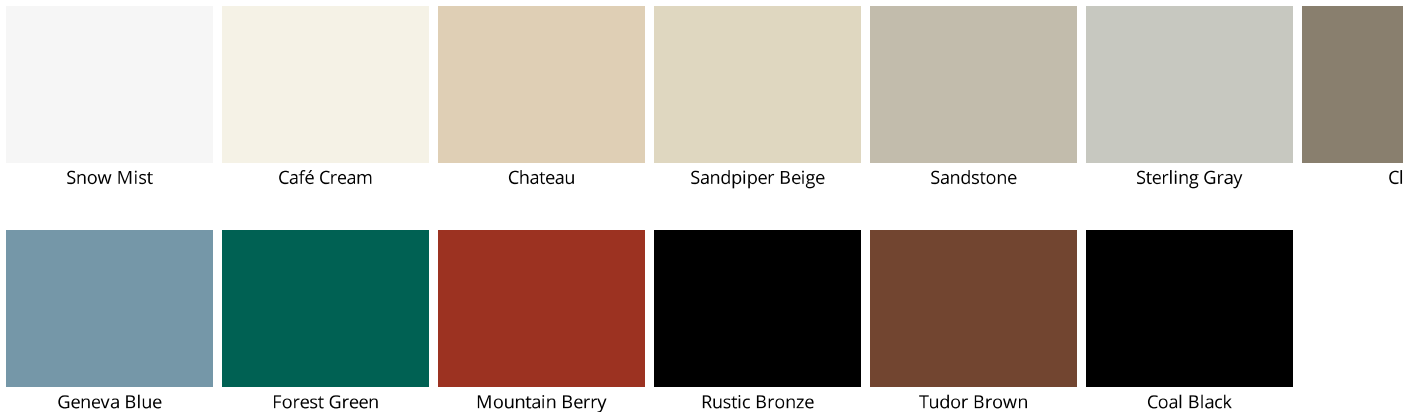

5-Step Paint Finishing System

To select paint color, refer to our color selector for accurate

Limited Colors

Limited colors only available on entry doors and storm doors. Matching cladding and caulking not available.