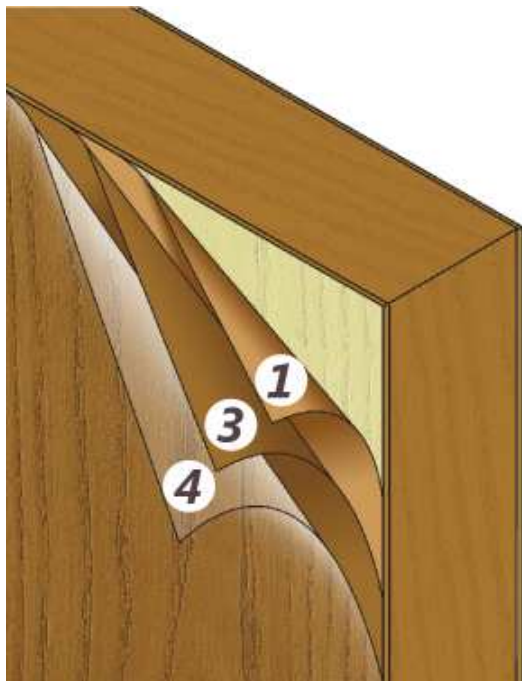

where to buy   about us   warranty   contact us

search

PRODUCTS

DESIGN IT

RESOURCES

ENERGY STAR

PROFESSIONALS

Heritage™, Legacy™ Steel Exterior Doors

5-Step Stain Finishing System