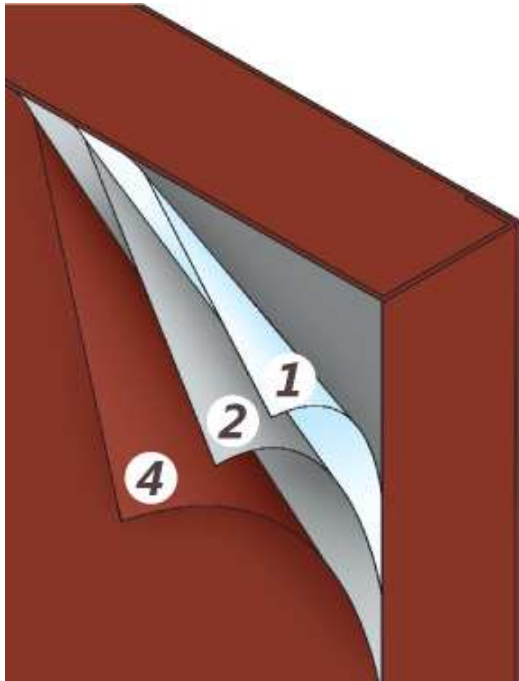

Legacy 20-gauge
Woodgrain Textured Steel

Legacy 22-gauge
Woodgrain Textured Steel

5-Step Paint Finishing System

1. **A40 Hot-dipped Galvannealed**

300% more coating thickness than 40Z Full Electrolytic Zinc Coated steel, resisting rust inside and out