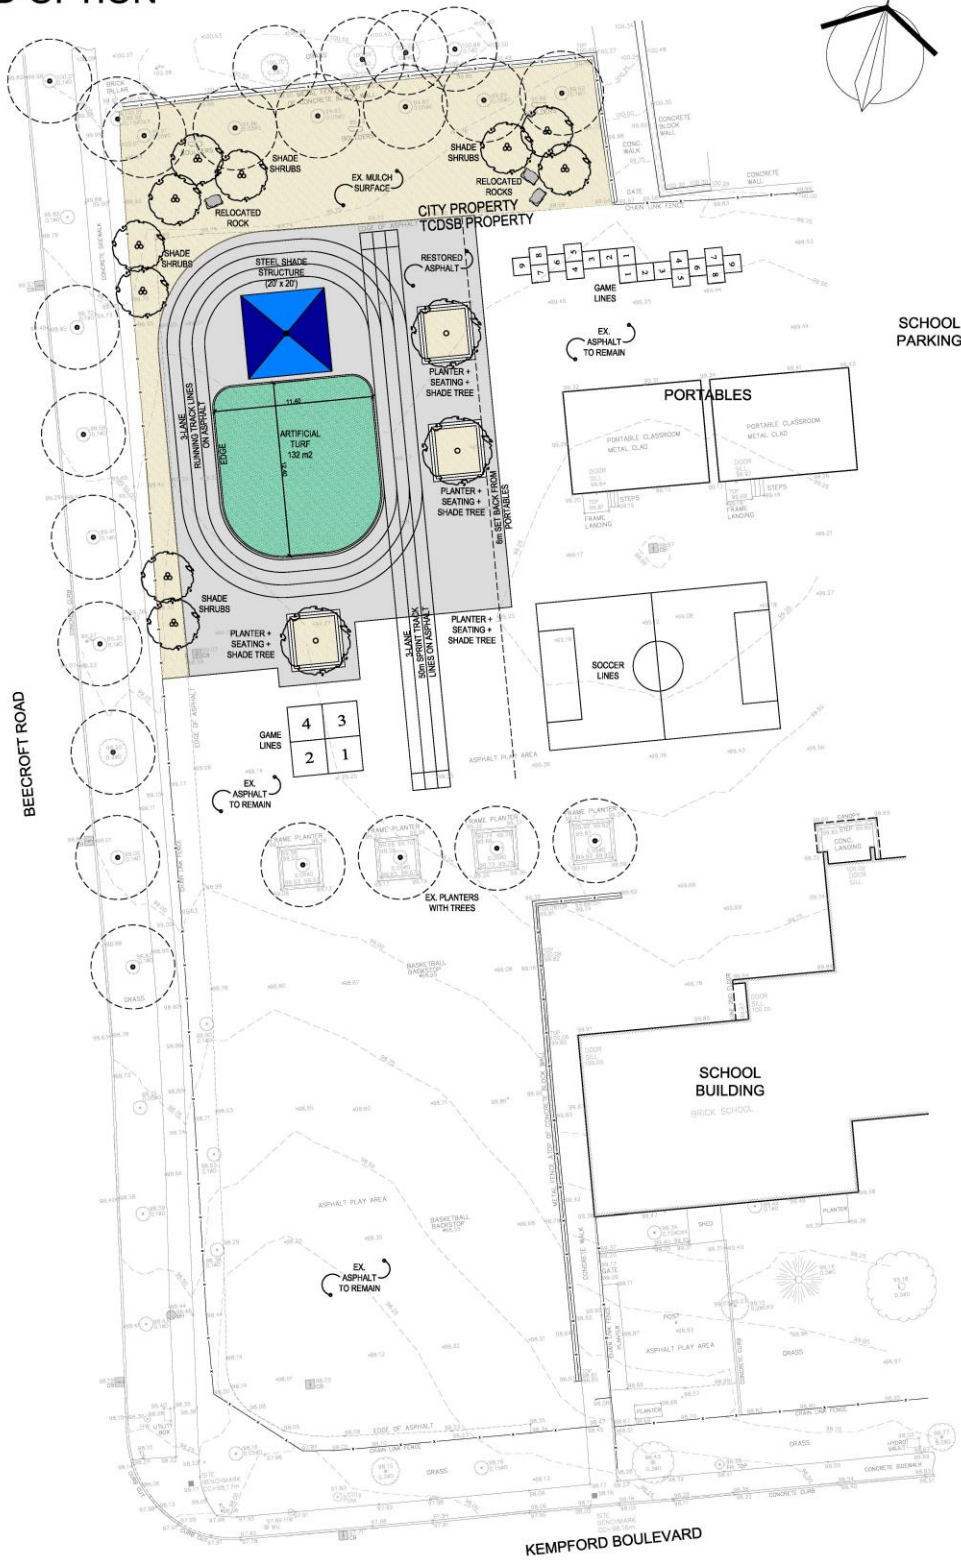

# PREFERRED OPTION

LORAIN DRIVE  
PARK

North

SCHOOL  
PARKING

February 5, 2019  
Scale 1: 150