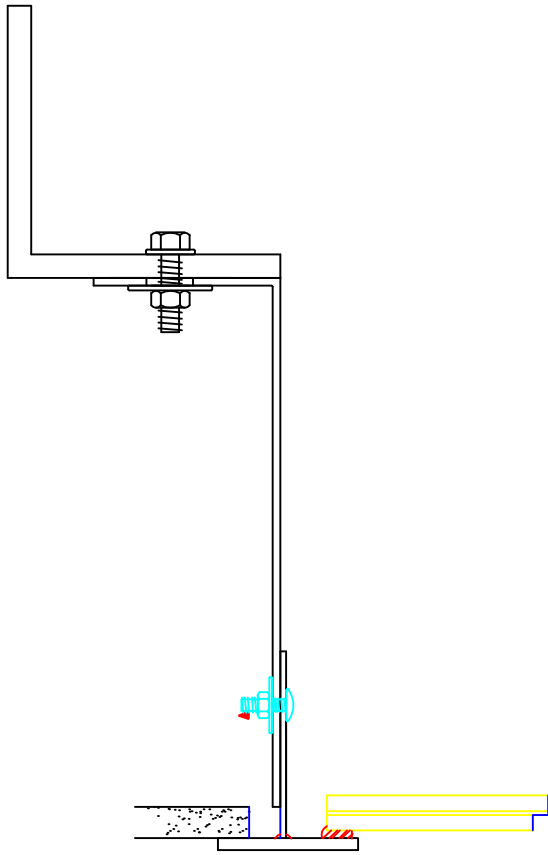

GAMMANS CUSTOM COMPRESSION RING FOR HALF POLYGON @ WALL LOCATION

GAMMANS SKYLIGHT SYSTEMS
www.gammans.com

GAMMANS CUSTOM SUSPENDED LAYLIGHT

GAMMANS SKYLIGHT SYSTEMS
www.gammans.com

GAMMANS SLOPE CREATING CANOPY RAFTER