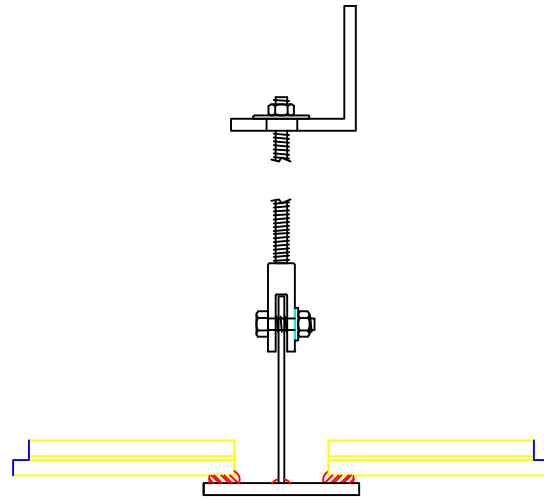

GAMMANS CUSTOM COMPRESSION RING FOR HALF POLYGON @ WALL LOCATION

GAMMANS SKYLIGHT SYSTEMS
www.gammans.com

GAMMANS CUSTOM SUSPENDED LAYLIGHT

GAMMANS SKYLIGHT SYSTEMS
www.gammans.com

GAMMANS SLOPE CREATING CANOPY RAFTER