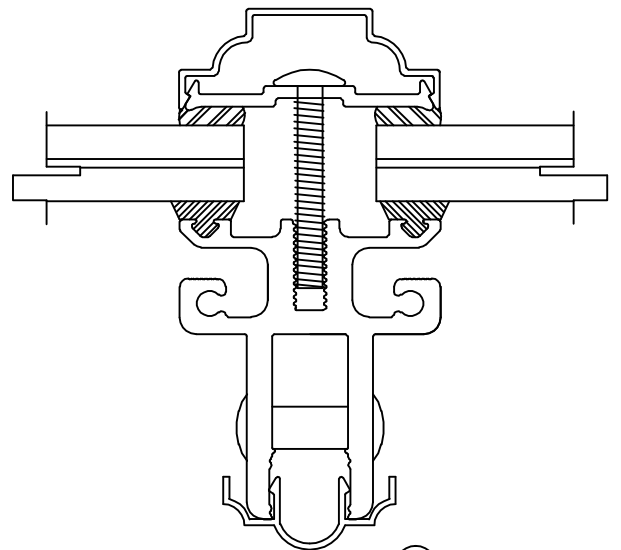

GAMMANS CUSTOM COMPRESSION RING FOR HALF POLYGON @ WALL LOCATION

GAMMANS SKYLIGHT SYSTEMS
www.gammans.com

GAMMANS CUSTOM SUSPENDED LAYLIGHT

GAMMANS SKYLIGHT SYSTEMS
www.gammans.com

GAMMANS SLOPE CREATING CANOPY RAFTER

GAMMANS SKYLIGHT SYSTEMS
www.gammans.com

GAMMANS LITE RAIL™ SYSTEM

LITE RAIL™

LITE RAIL™
W/FIBER OPTIC
LIGHT SYSTEM

LITE RAIL™
W/NO LIGHT

LITE RAIL™
W/COLONIAL
COVERS

GAMMANS SKYLIGHT SYSTEMS
www.gammans.com