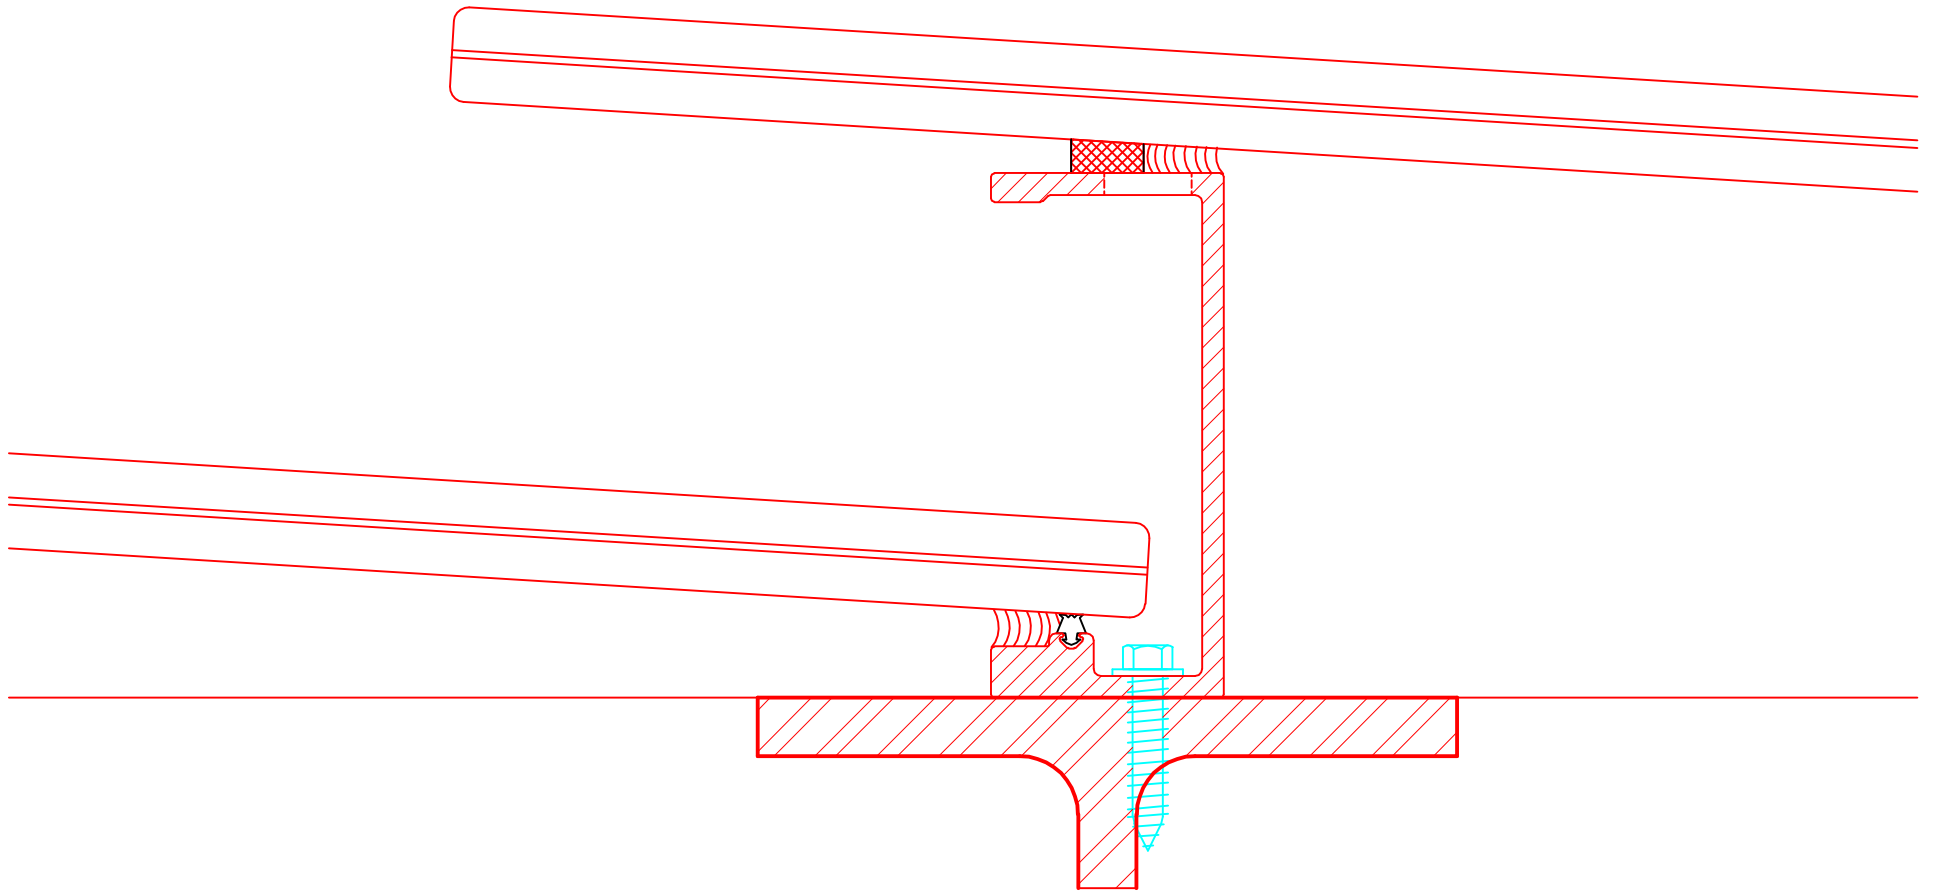

GAMMANS CUSTOM COMPRESSION RING FOR HALF POLYGON @ WALL LOCATION

GAMMANS SKYLIGHT SYSTEMS
www.gammans.com

GAMMANS CUSTOM SUSPENDED LAYLIGHT

GAMMANS SKYLIGHT SYSTEMS
www.gammans.com

GAMMANS SLOPE CREATING CANOPY RAFTER