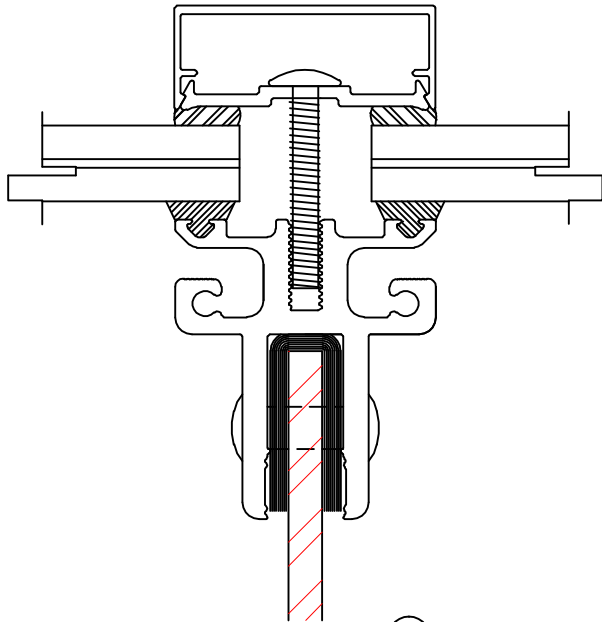

GAMMANS LITE RAIL™ SYSTEM

LITE RAIL™