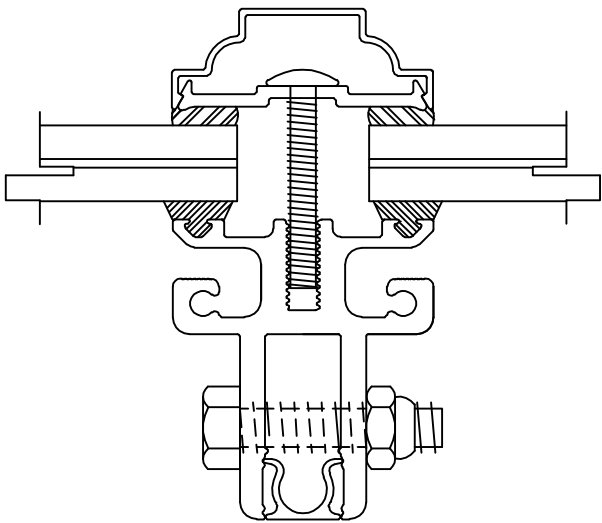

GAMMANS CUSTOM COMPRESSION RING FOR HALF POLYGON @ WALL LOCATION

GAMMANS SKYLIGHT SYSTEMS
www.gammans.com

GAMMANS CUSTOM SUSPENDED LAYLIGHT

GAMMANS SKYLIGHT SYSTEMS
www.gammans.com

GAMMANS SLOPE CREATING CANOPY RAFTER

GAMMANS SKYLIGHT SYSTEMS
www.gammans.com

GAMMANS LITE RAIL™ SYSTEM

LITE RAIL™

LITE RAIL™
W/FIBER OPTIC
LIGHT SYSTEM

LITE RAIL™
W/NO LIGHT

LITE RAIL™
W/COLONIAL
COVERS

GAMMANS SKYLIGHT SYSTEMS
www.gammans.com