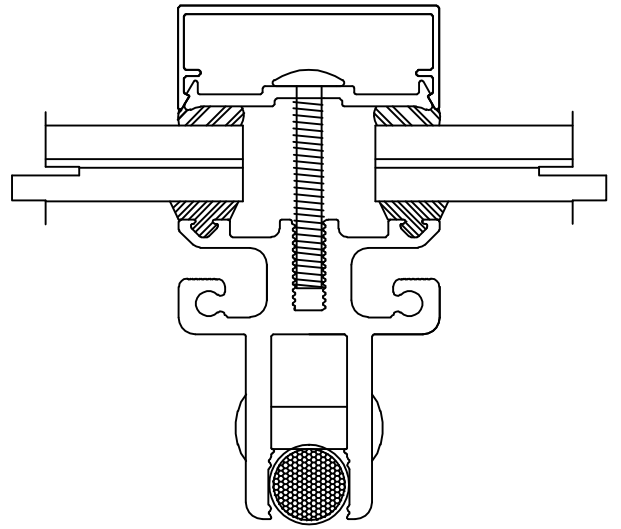

LITE RAIL™
W/FIBER OPTIC
LIGHT SYSTEM