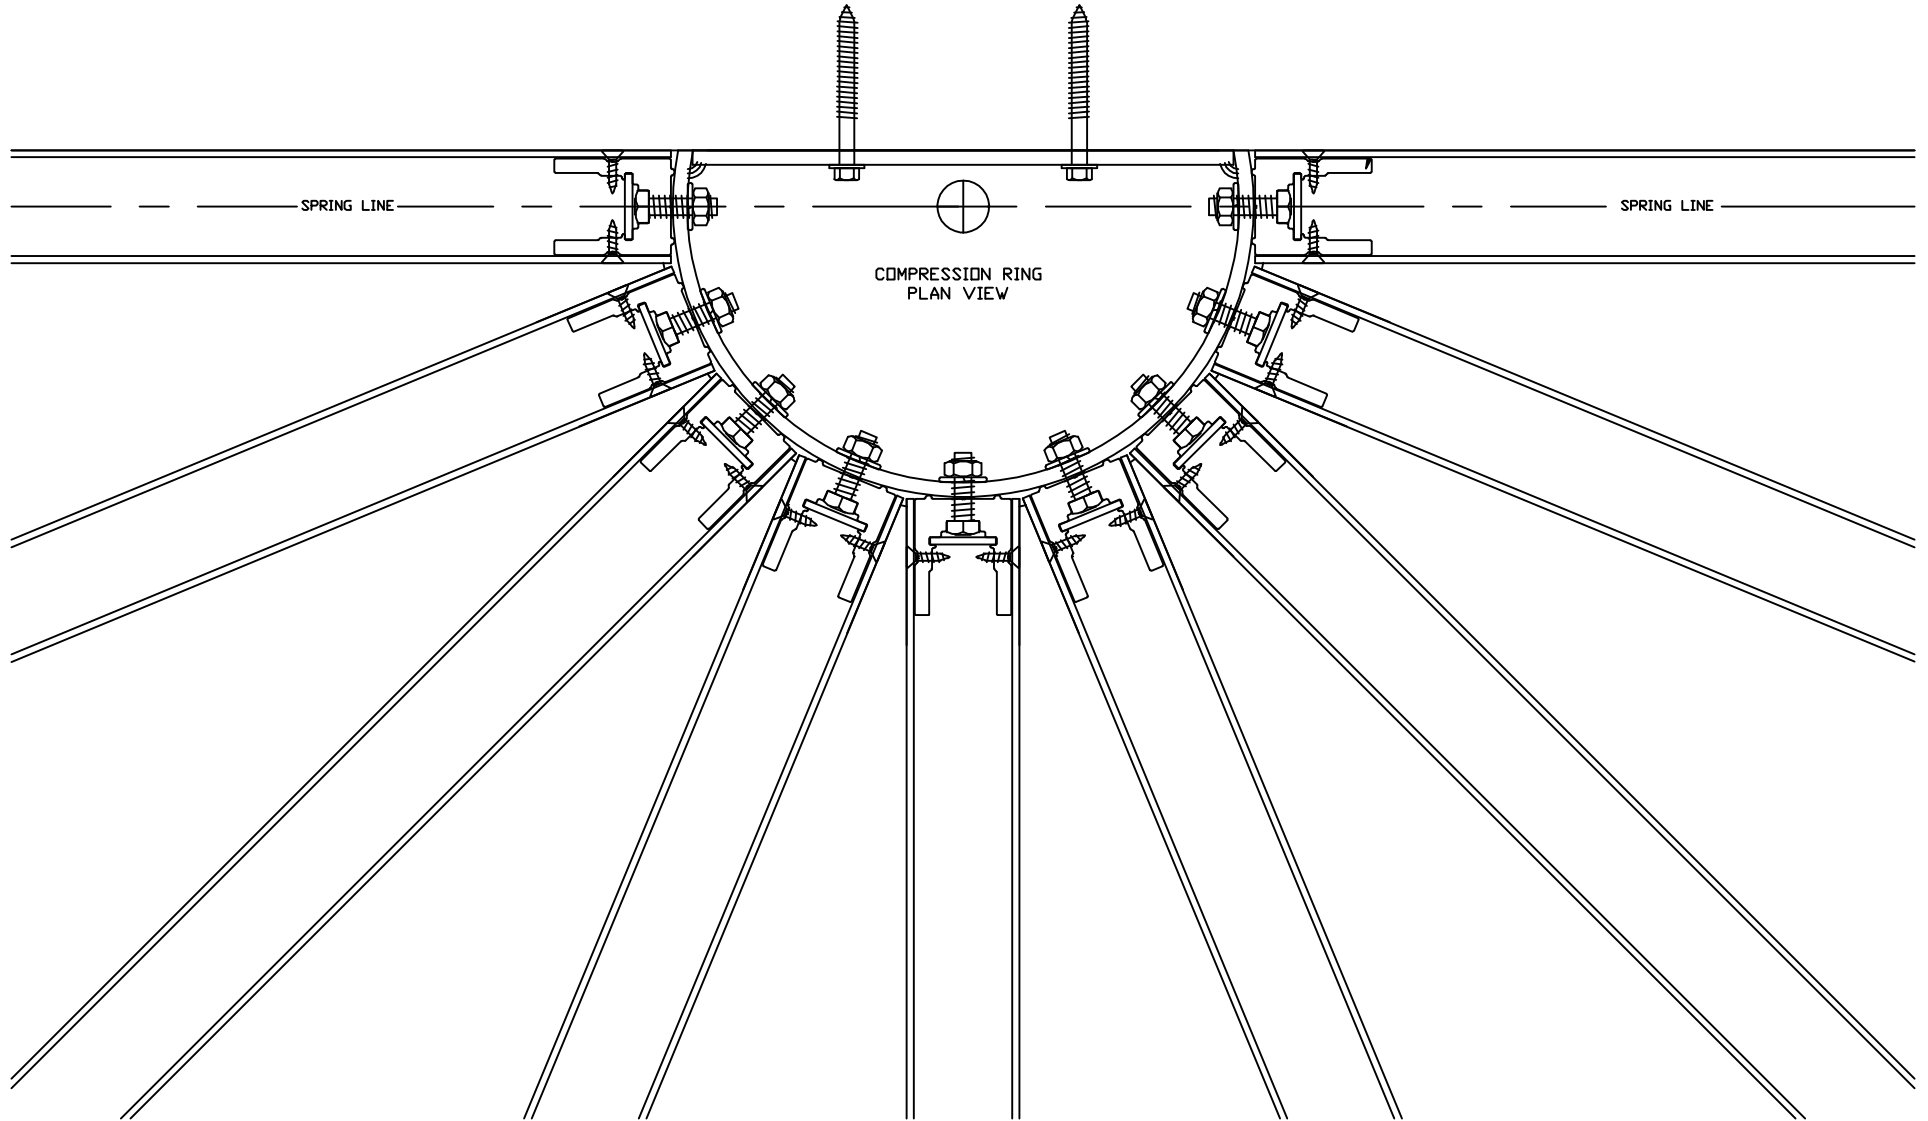

GAMMANS CUSTOM COMPRESSION RING FOR HALF POLYGON @ WALL LOCATION

GAMMANS SKYLIGHT SYSTEMS
www.gammans.com

GAMMANS CUSTOM SUSPENDED LAYLIGHT

GAMMANS SKYLIGHT SYSTEMS
www.gammans.com

GAMMANS SLOPE CREATING CANOPY RAFTER