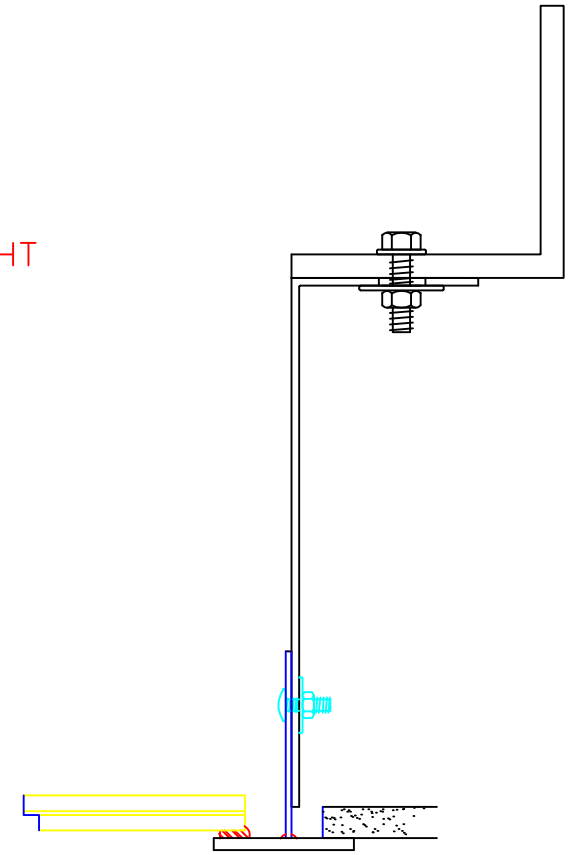

GAMMANS CUSTOM COMPRESSION RING FOR HALF POLYGON @ WALL LOCATION

GAMMANS SKYLIGHT SYSTEMS
www.gammans.com

GAMMANS CUSTOM SUSPENDED LAYLIGHT

GAMMANS SKYLIGHT SYSTEMS
www.gammans.com

GAMMANS SLOPE CREATING CANOPY RAFTER