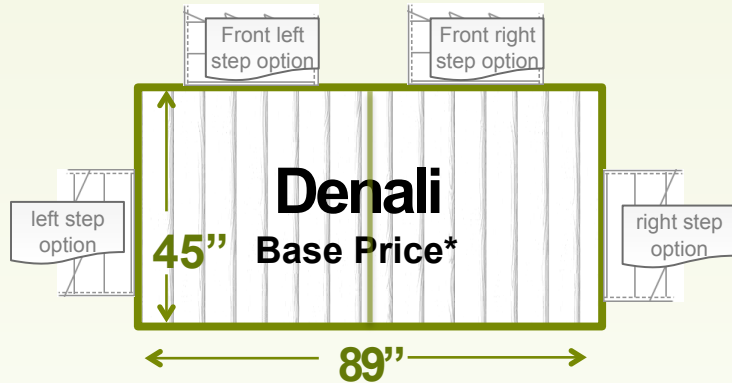

45" x 57"

RV

Our base model deck size is the Kingston 45 "x 45". Standard larger sizes are available in the dimensions shown for the associated upgrade price. Step orientation does not affect the price. We can also design and build custom sizes – Call for details.

**Sequoia**  
Add \$400

57" x 57"

RV

**Acadia**  
57" Long  
Add \$200

57" x 45"

RV

**STANDARD DOUBLE DECK SIZES**

Call **972-722-2098**

**\*Base Price:**

24 Series:	\$2899
32 Series:	\$2999
40 Series:	\$3099

Our base model deck size is the Kingston 45 "x 45". Standard larger sizes are available in the dimensions shown for the associated upgrade price. Step orientation does not affect the price. We can also design and build custom sizes – Call for details.

Call 972-722-2098

**STANDARD DECK PRICE CHART**

Deck Style	Deck Size ( L x W )	24 Series 3 Steps	32 Series 4 Steps	40 Series 5 Steps
Kingston	45" x 45"	\$1699	\$1749	\$1799
Acadia	57" x 45"	\$1899	\$1949	\$1999
Sequoia	57" x 57"	\$2099	\$2149	\$2199
Denali	45" x 89"	\$2999	\$3099	\$3199
Shenandoah	57" x 89"	\$3299	\$3399	\$3499
Grand Escalante	57" x 113"	\$3599	\$3699	\$3799
Additional Steps	N/A	\$350	\$400	\$450