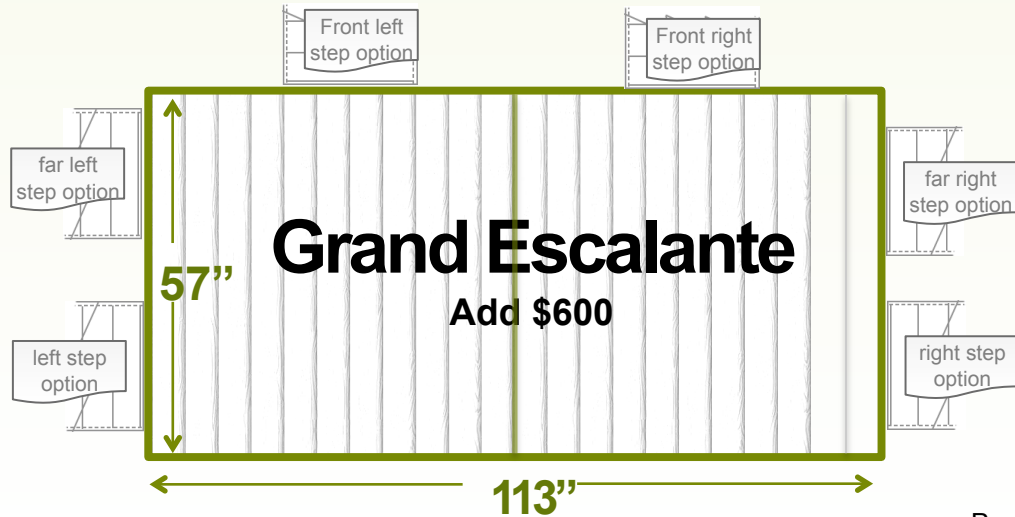

45" x 57"

RV

Our base model deck size is the Kingston 45 "x 45". Standard larger sizes are available in the dimensions shown for the associated upgrade price. Step orientation does not affect the price. We can also design and build custom sizes – Call for details.

**Sequoia**  
Add \$400

57" x 57"

RV

**Acadia**  
57" Long  
Add \$200

57" x 45"

RV

**STANDARD DOUBLE DECK SIZES**

Call **972-722-2098**

**\*Base Price:**

24 Series:	\$2899
32 Series:	\$2999
40 Series:	\$3099

Our base model deck size is the Kingston 45 "x 45". Standard larger sizes are available in the dimensions shown for the associated upgrade price. Step orientation does not affect the price. We can also design and build custom sizes – Call for details.

Call 972-722-2098

**STANDARD DECK PRICE CHART**

Deck Style	Deck Size ( L x W )	24 Series 3 Steps	32 Series 4 Steps	40 Series 5 Steps
Kingston	45" x 45"	\$1699	\$1749	\$1799
Acadia	57" x 45"	\$1899	\$1949	\$1999
Sequoia	57" x 57"	\$2099	\$2149	\$2199
Denali	45" x 89"	\$2999	\$3099	\$3199
Shenandoah	57" x 89"	\$3299	\$3399	\$3499
Grand Escalante	57" x 113"	\$3599	\$3699	\$3799
Additional Steps	N/A	\$350	\$400	\$450