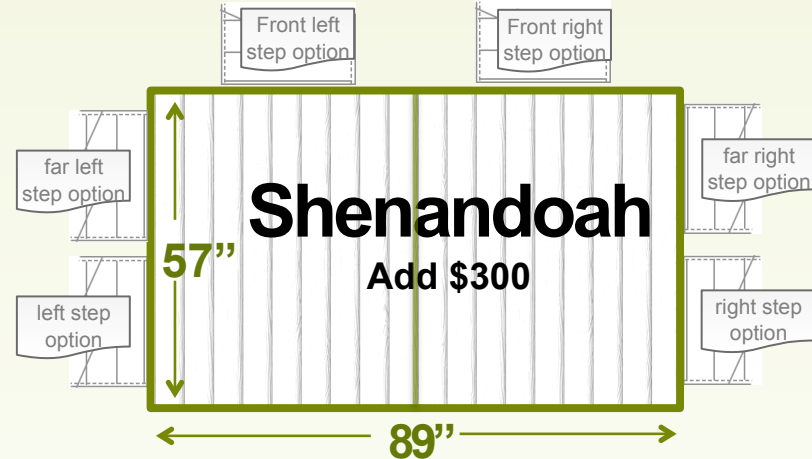

45" x 57"

RV

Our base model deck size is the Kingston 45 "x 45". Standard larger sizes are available in the dimensions shown for the associated upgrade price. Step orientation does not affect the price. We can also design and build custom sizes – Call for details.

**Sequoia**  
Add \$400

57" x 57"

RV

**Acadia**  
57" Long  
Add \$200

57" x 45"

RV

**STANDARD DOUBLE DECK SIZES**

Call **972-722-2098**

**\*Base Price:**

24 Series:	\$2899
32 Series:	\$2999
40 Series:	\$3099

Our base model deck size is the Kingston 45 "x 45". Standard larger sizes are available in the dimensions shown for the associated upgrade price. Step orientation does not affect the price. We can also design and build custom sizes – Call for details.

Call 972-722-2098

**STANDARD DECK PRICE CHART**

Deck Style	Deck Size ( L x W )	24 Series 3 Steps	32 Series 4 Steps	40 Series 5 Steps
Kingston	45" x 45"	\$1699	\$1749	\$1799
Acadia	57" x 45"	\$1899	\$1949	\$1999
Sequoia	57" x 57"	\$2099	\$2149	\$2199
Denali	45" x 89"	\$2999	\$3099	\$3199
Shenandoah	57" x 89"	\$3299	\$3399	\$3499
Grand Escalante	57" x 113"	\$3599	\$3699	\$3799
Additional Steps	N/A	\$350	\$400	\$450