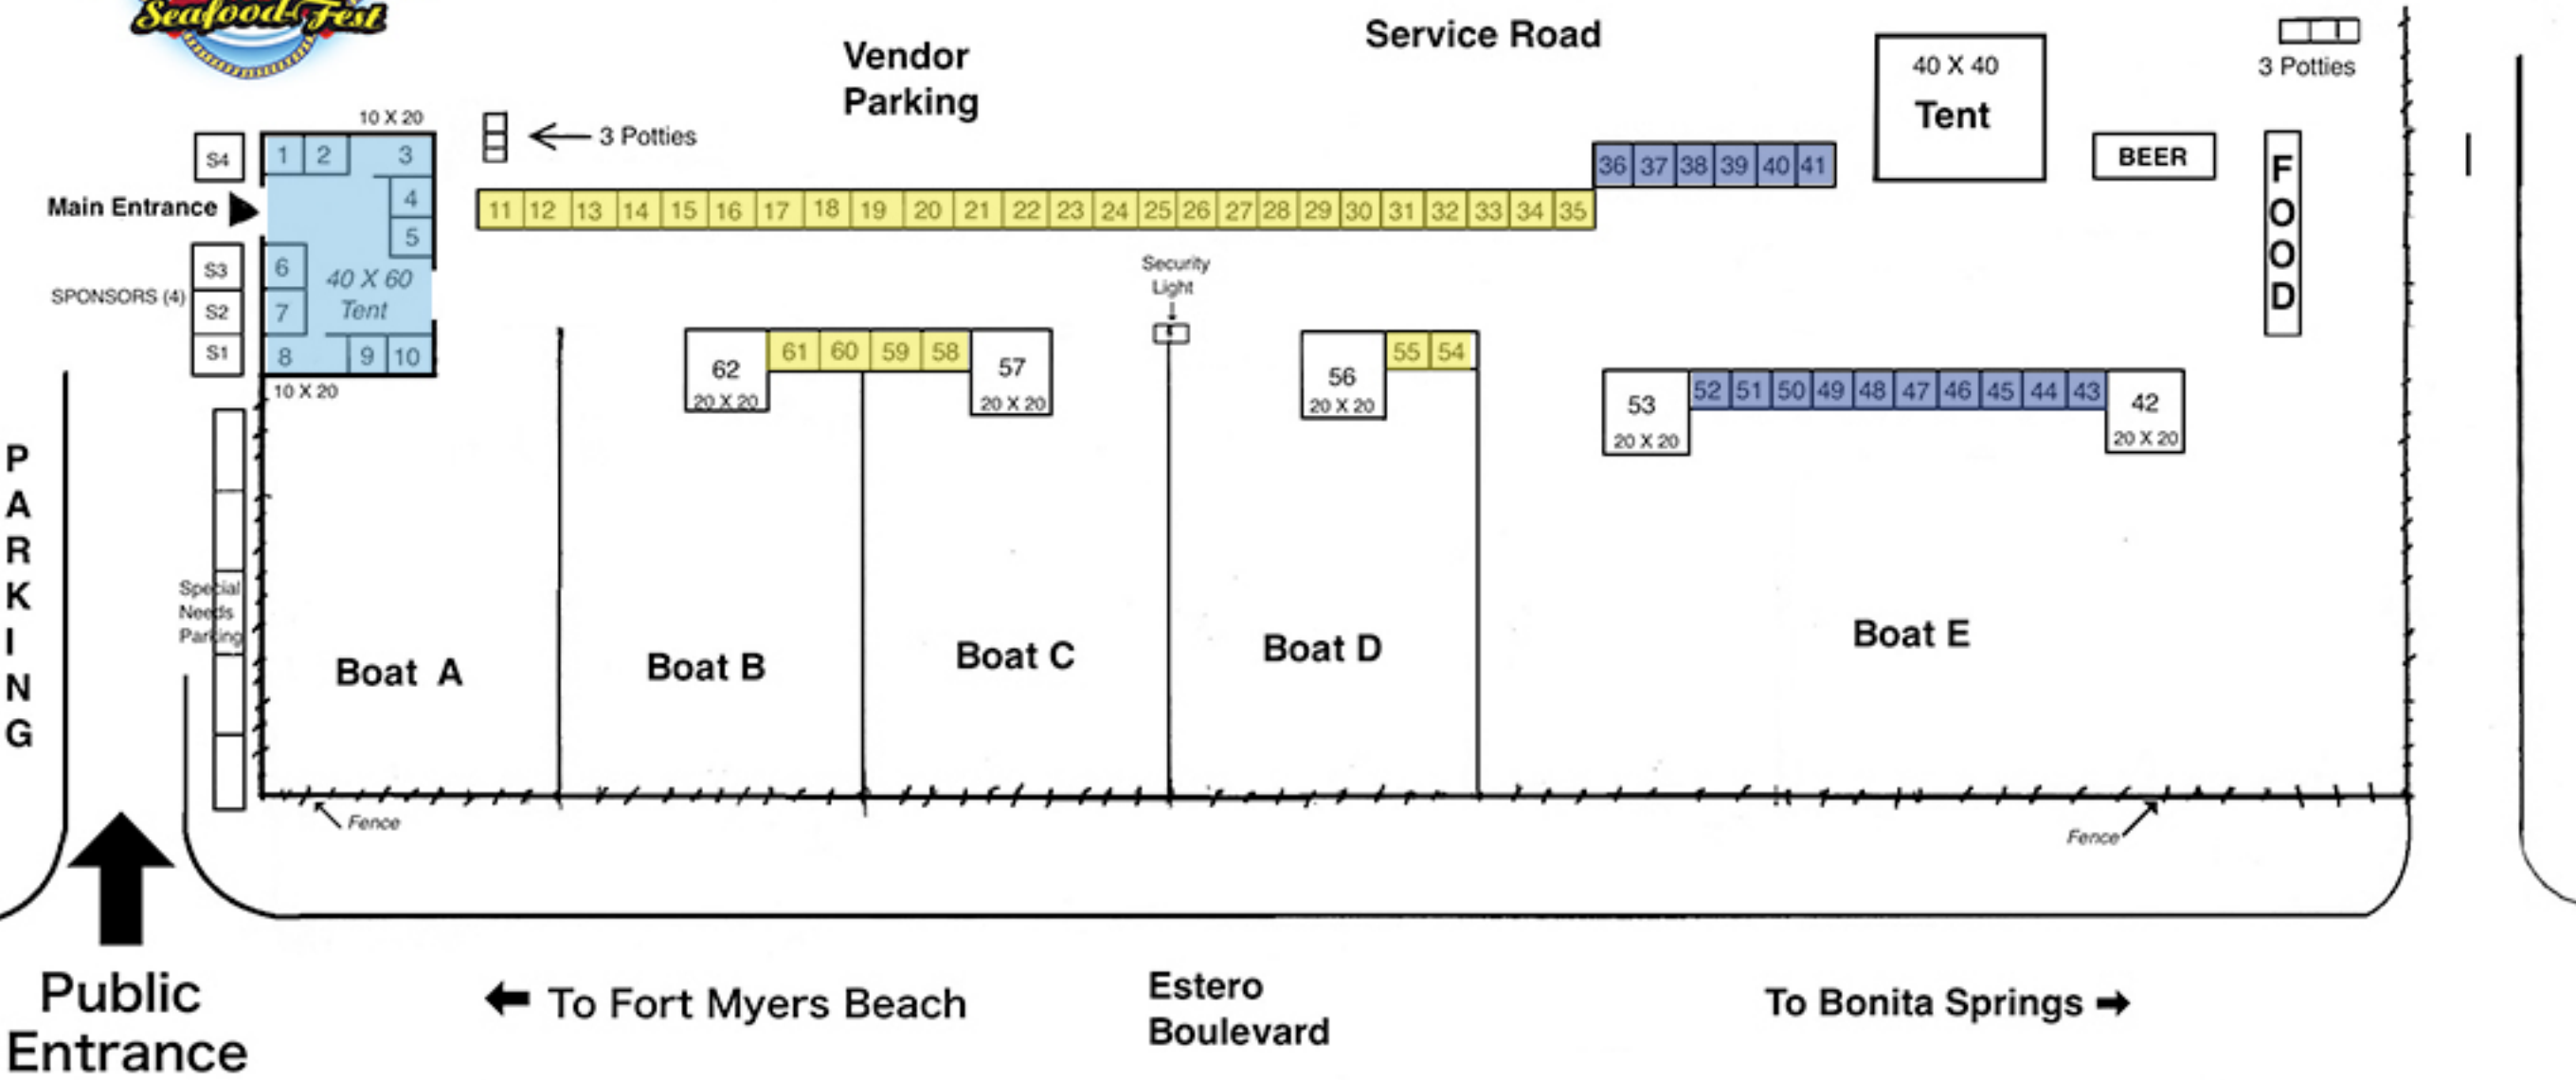

2021

**K
E
Y**

- 10 x 10 Entrance Side Spaces
- 10 x 10 Food Court Side Spaces
- Entrance Tent Spaces
- 20 x 20 Spaces

P
A
R
K
I
N
G

Public Entrance

← To Fort Myers Beach

Estero Boulevard

To Bonita Springs →

This map is subject to change.