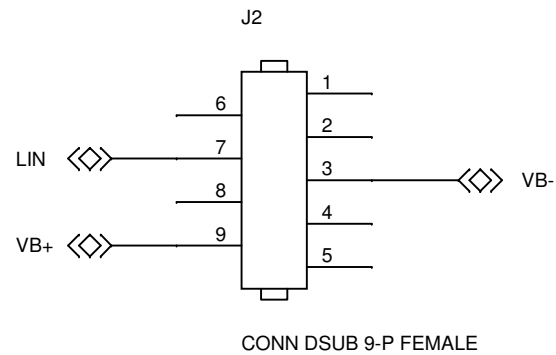

LABEL CONTENTS	
Spectrum Digital	
LIN Cable	
Part # 519220 A	

TE Strip Length	
Conductor	2.14 - 2.64 mm

SPECTRUM DIGITAL INCORPORATED			
Title:	LIN CABLE		
Page Contents:	TITLE		
Size:A	DWG NO	519220	Revision: A
Date: Wednesday, December 11, 2019		Sheet 1 of 2	

BELDEN 9534

WIRE	COLOR
1	BLACK
2	WHITE
3	RED
4	GREEN

WIRE TABLE

J1	J2	COLOR	SIGNAL
9	7	WHITE	LIN
8	9	RED	VB+
7	3	BLACK	VB-

SPECTRUM DIGITAL INCORPORATED			
Title: LIN CABLE			
Page Contents: LOGIC			
Size:A	DWG NO	519220	Revision: A
Date: Wednesday, December 11, 2019			Sheet 2 of 2