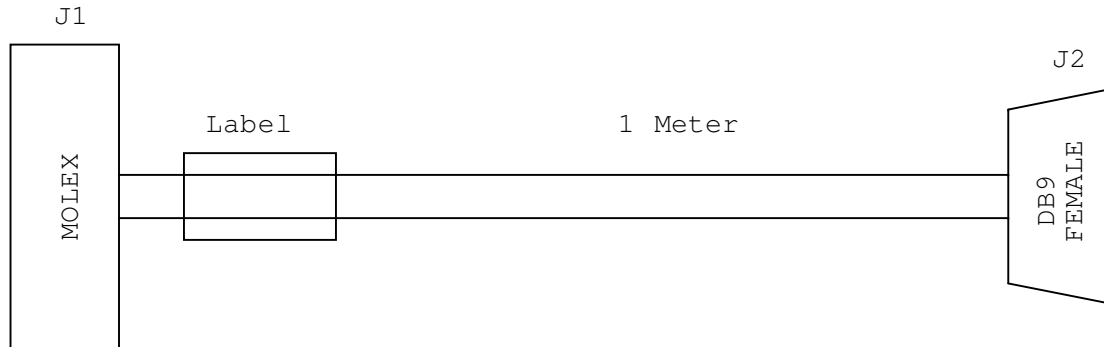

MOLEX TOOLING	
SERVICE CRIMP TOOL	063811-1000
HAND CRIMP TOOL	0638190901
EXTRACTION TOOL	0011030044
APPLICATOR	63902-3900

TE TOOLING	
CRIMP TOOL	58448-2
EXTRACTION TOOL	91285-1
APPLICATOR	2151496-1

Molex Strip Length	
Jacket	29.21 mm
Conductor	3.00 mm

LABEL CONTENTS	
Spectrum Digital	
LIN Cable	
Part # 519220 A	

TE Strip Length	
Conductor	2.14 - 2.64 mm

SPECTRUM DIGITAL INCORPORATED			
Title:	LIN CABLE		
Page Contents:	TITLE		
Size:A	DWG NO	519220	Revision: A
Date: Wednesday, December 11, 2019		Sheet 1 of 2	

BELDEN 9534

WIRE	COLOR
1	BLACK
2	WHITE
3	RED
4	GREEN

WIRE TABLE

J1	J2	COLOR	SIGNAL
9	7	WHITE	LIN
8	9	RED	VB+
7	3	BLACK	VB-

SPECTRUM DIGITAL INCORPORATED			
Title: LIN CABLE			
Page Contents: LOGIC			
Size:A	DWG NO	519220	Revision: A
Date: Wednesday, December 11, 2019			Sheet 2 of 2