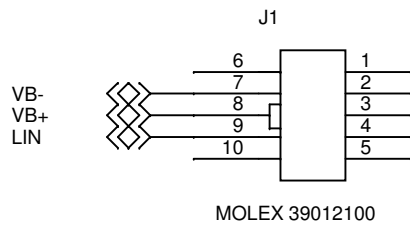

LABEL CONTENTS	
Spectrum Digital	
LIN Cable	
Part # 519220 A	

TE Strip Length	
Conductor	2.14 - 2.64 mm

SPECTRUM DIGITAL INCORPORATED			
Title:	LIN CABLE		
Page Contents:	TITLE		
Size:A	DWG NO	519220	Revision: A
Date: Wednesday, December 11, 2019		Sheet 1 of 2	

BELDEN 9534

WIRE	COLOR
1	BLACK
2	WHITE
3	RED
4	GREEN

WIRE TABLE

J1	J2	COLOR	SIGNAL
9	7	WHITE	LIN
8	9	RED	VB+
7	3	BLACK	VB-

SPECTRUM DIGITAL INCORPORATED			
Title: LIN CABLE			
Page Contents: LOGIC			
Size:A	DWG NO	519220	Revision: A
Date: Wednesday, December 11, 2019			Sheet 2 of 2