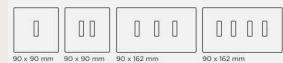

Brushed black aluminium

Brushed stainless steel

Golden brass

Corian

Stamped stainless steel

Soft polished brass

PASSION
百順生活 Living

百順生活有限公司
PASSION LIVING ACCESSORIES LTD