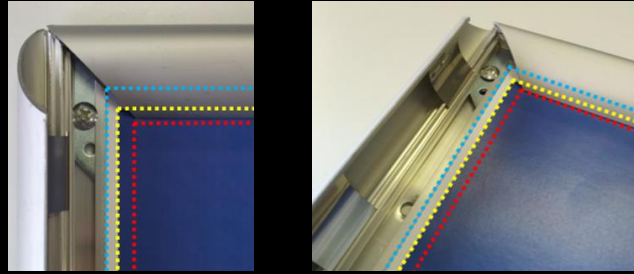

We print on 150gsm A3 paper (297mm x 420mm) but not to the edge (our frame hinges cover the resulting white space as per images, right)

Your artwork needs to be sized to 288.60mm x 411.60mm portrait without trim marks or bleed areas

Please keep anything important at least 15.8mm away from the edge of your artwork to account for the frame overlaps

A3 print specs

Delivery address

mc@mbcg.media

Artwork deadline

7 days prior to campaign start date

Artwork format

High res (300dpi) PDF or JPG

Questions?

Please call Mat on

01206 688057 or 07469 920470

or email

mc@mbcg.media