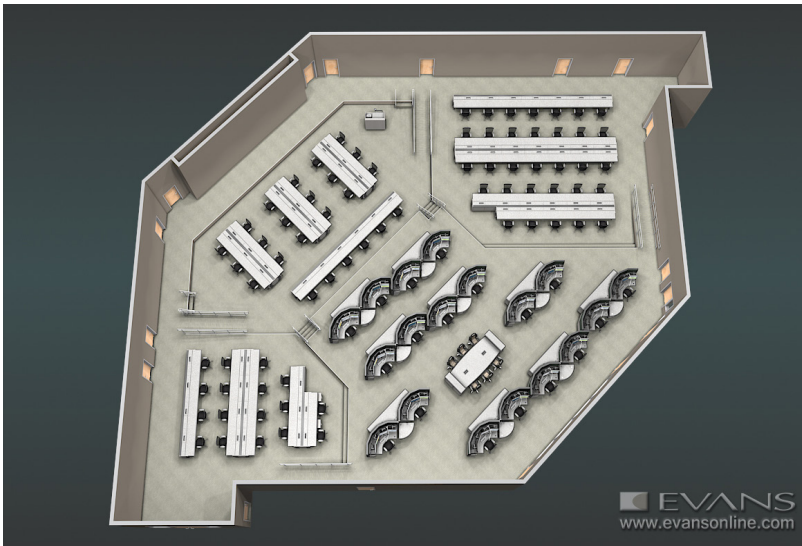

Pennsylvania Emergency Management Agency

Harrisburg, PA

Emergency Operating Center

Console Features

- Evans Consoles' Response™ and Strategy™ consoles
- Custom millwork
- 101 total positions
- All "Watch" positions are ergonomic sit/stand consoles
- All "Watch" positions have unique Evans "glide rail" monitor mounting technology
- Slat wall display mounting structure for all stationary height positions
- Pop up power/data port access at all positions
- Front and rear hinged processor compartment access at all positions