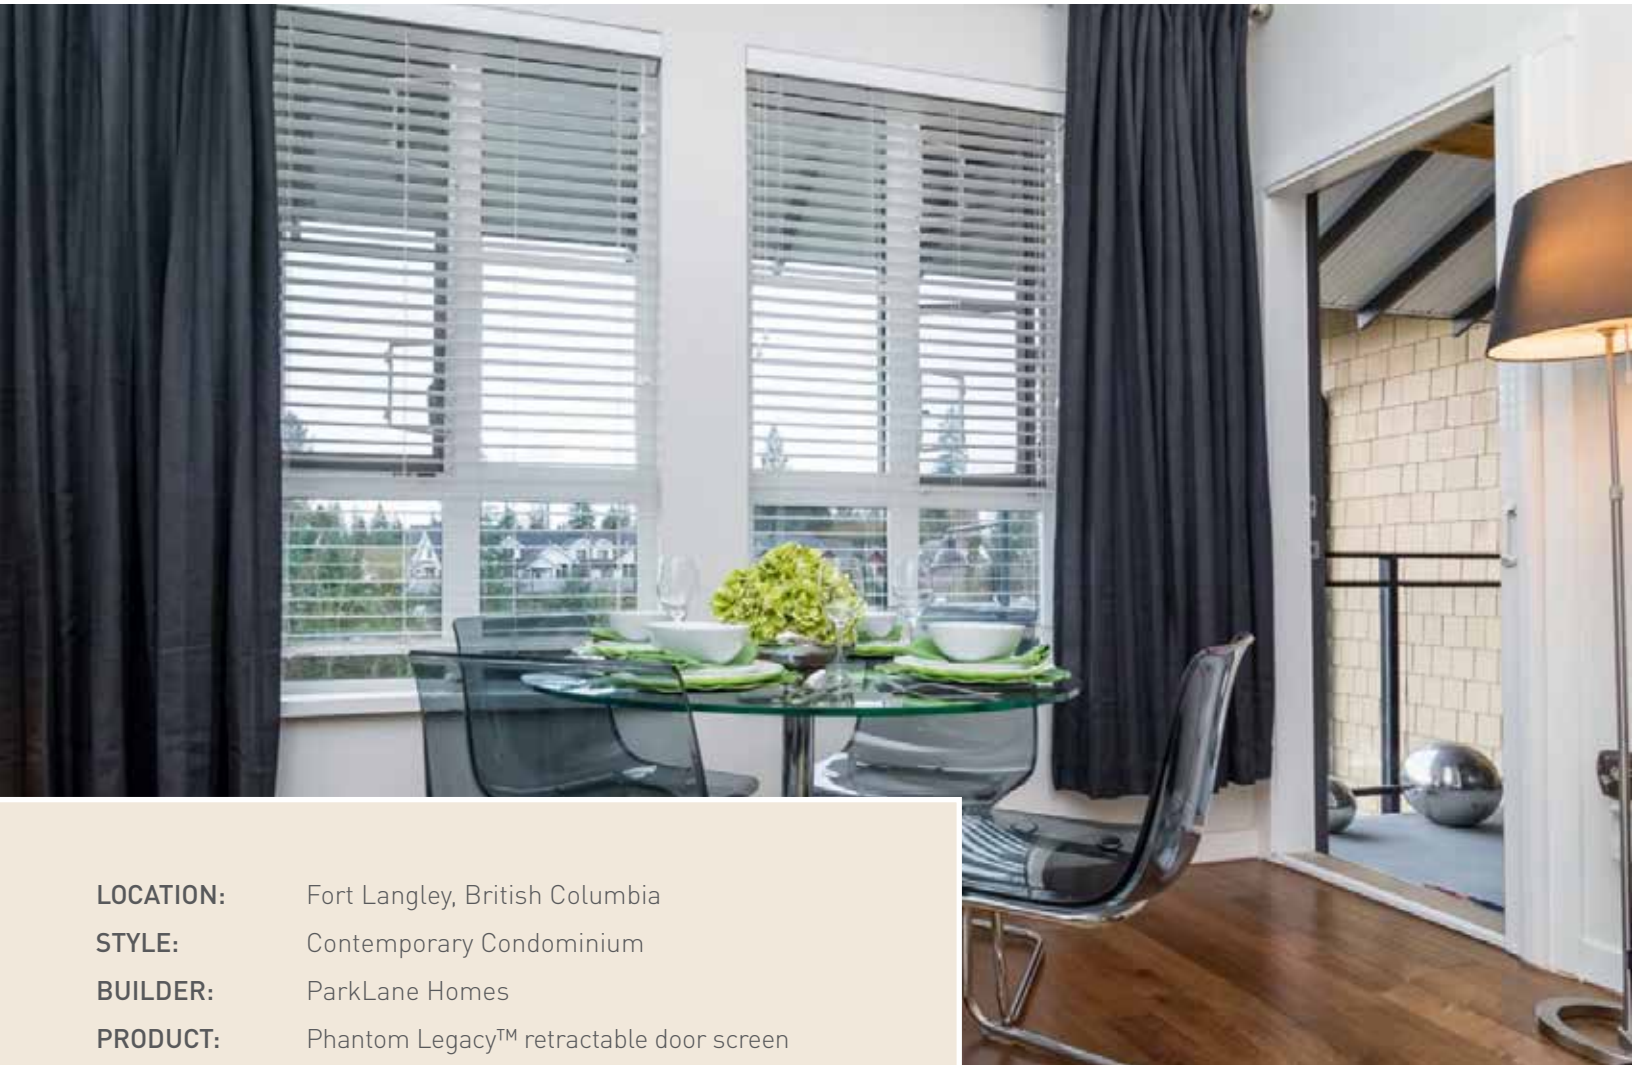

Contemporary condo enjoys fresh air and dark nights

Phantom's retractable window & door screens are the perfect fix for condo living in Fort Langley, BC

- LOCATION:** Fort Langley, British Columbia
- STYLE:** Contemporary Condominium
- BUILDER:** ParkLane Homes
- PRODUCT:** Phantom Legacy™ retractable door screen
Phantom Serene™ retractable window screens
- MESH TYPE:** Fiberglass 18/14 mesh (door screen)
Opaque mesh (window screens)
- NEED:** Being next to a river, mosquitoes can be a problem. Also, street lighting on the road spills into the condo in the evening making the bedroom lighter than wanted.
- SOLUTION:** Phantom's retractable door screens keep the bugs out and provide excellent ventilation while retractable window screens with opaque mesh create a truly dark space for rest and sleep.

"Located next to the beautiful Fraser River the development is now an integral part of Fort Langley – the birthplace of BC"

OVERVIEW

Bedford Landing is comprised of two 30-unit condominium buildings with far-reaching views over the Fraser River in Fort Langley – the birthplace of BC. The owners of this condominium love their balcony, however, being next to the river, mosquitoes can be a problem – particularly when there’s been flooding earlier in the year. Also, street lighting on the road spills into the condo in the evening and makes their bedroom lighter than they prefer.