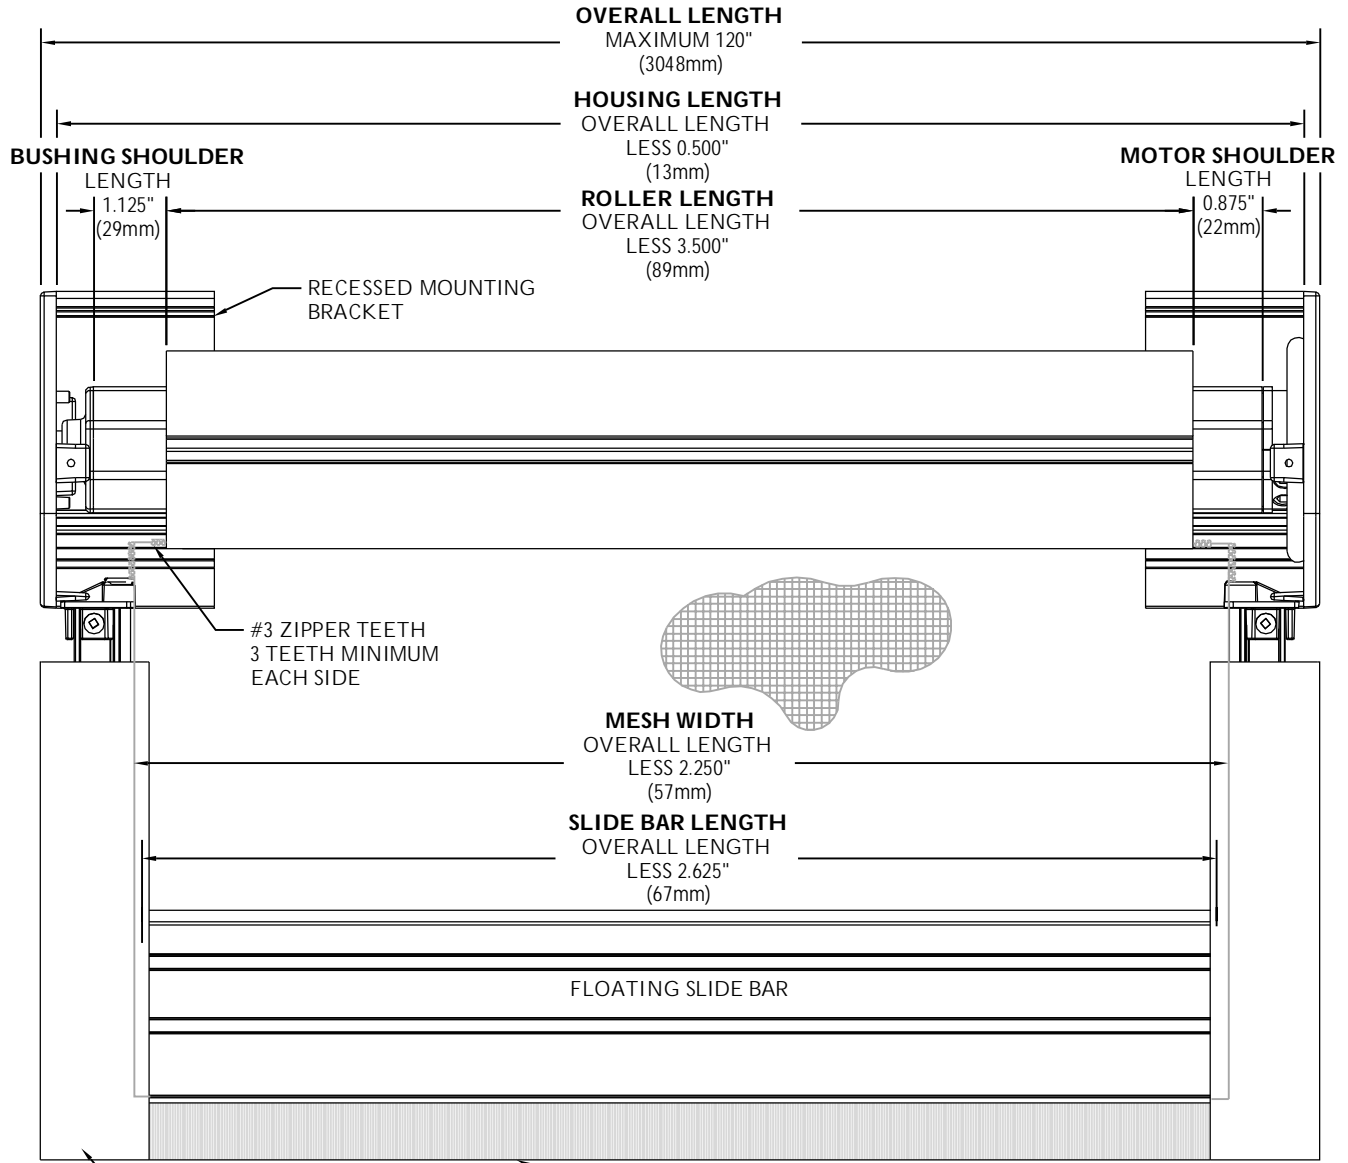

OFF-SETS OF THE RECESSED SMALL EXECUTIVE POWER SCREEN (LS40 and LS40 RTS Motors)

FOR ILLUSTRATION PURPOSES - NOT DRAWN TO SCALE

Note(s):
 1. Metric dimensions are not exact, but taken to the closest whole number.
 2. Offset identical for both Standard and Recessed applications.