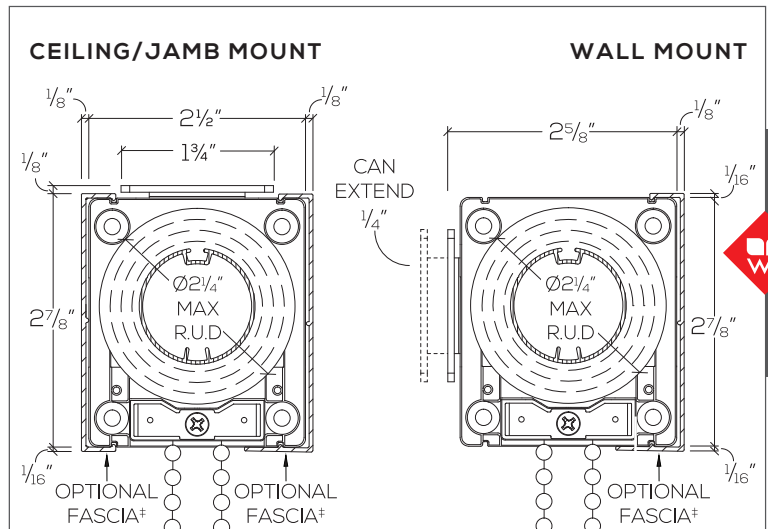

SYSTEM FEATURES

- Featuring our proprietary, all-in-one **SoloMount Brackets**: Ceiling, Wall or Jamb mount capable allowing easy, on-the-fly adjustments. Mounting flange is extendible up to 5/16" for Wall Mount applications.
- Available with Front Fascia, Rear Fascia or Both! Regular and Reverse Roll available. Clutch may be Drive Right or Drive Left.
- **SoloMount Brackets** are designed to accept fascia at the time of order or at any point in the future.
- HeliaRise Clutches feature an integrated stainless steel reinforced Chain Diverter and Set-Screw for maximum stability and durability.
- Metal to metal contact points on both the Drive and Idle sides of the shade ensure a sturdy and reliable connection to the brackets.
- Some HeliaRise components are available in White (-10) and Black (-90). WT Shade will color coordinate based on the selected fabric color. Refer to the *Color Coordination Guide* for more information.
- HeliaRise Shading Systems offer multiple options and accessories, including various Hembar styles and Drive Chain colors.
- All WT Shade roller shades are available in the *exclusive* line of sustainable solar protection fabrics by EcoFabrix®. To view all available fabrics, visit EcoFabrix.com.
- Construction Documents for this system and others available at WTShade.com.

SECTION VIEW

‡ Front and Rear Fascia is able to be used in Ceiling or Jamb Mount applications. Wall Mount applications with Rear Fascia require the use of Wall Mount Angles (Not Shown).