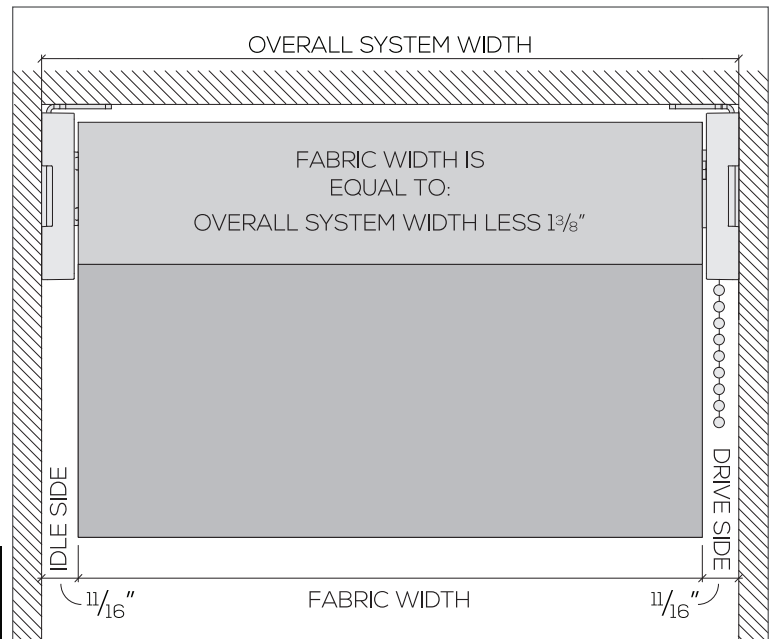

**See Color Coordination Guide for more information.

SYSTEM FEATURES

- ◆ Featuring our proprietary, all-in-one **SoloMount Brackets**: Ceiling, Wall or Jamb mount capable allowing easy, on-the-fly adjustments. Mounting flange is extendible up to 5/16" for Wall Mount applications.
- ◆ Available with Front Fascia, Rear Fascia or Both! Regular and Reverse Roll available. Clutch may be Drive Right or Drive Left.
- ◆ **SoloMount Brackets** are designed to accept fascia at the time of order or at any point in the future.
- ◆ HeliaRise Clutches feature an integrated stainless steel reinforced Chain Diverter and Set-Screw for maximum stability and durability.
- ◆ Metal to metal contact points on both the Drive and Idle sides of the shade ensure a sturdy and reliable connection to the brackets.
- ◆ Some HeliaRise components are available in White (-10) and Black (-90). WT Shade will color coordinate based on the selected fabric color. Refer to the *Color Coordination Guide* for more information.
- ◆ HeliaRise Shading Systems offer multiple options and accessories, including various Hembar styles and Drive Chain colors.
- ◆ All WT Shade roller shades are available in the *exclusive* line of sustainable solar protection fabrics by EcoFabrix®. To view all available fabrics, visit EcoFabrix.com.
- ◆ Construction Documents for this system and others available at WTShade.com.

SECTION VIEW

‡ Front and Rear Fascia is able to be used in Ceiling or Jamb Mount applications. Wall Mount applications with Rear Fascia require the use of Wall Mount Angles (Not Shown).

EDGE CLEARANCES

SYSTEM CAPABILITIES

WIDTH	60"	72"	84"	96"
LENGTH	96"	96"	84"	66"

Width and Length may vary depending on the selected shade fabric. The measurements given above are based on EcoFabrix 253. These measurements are for guideline purposes only and in no way guarantee that a shade with any other fabric can be made to these dimensions.