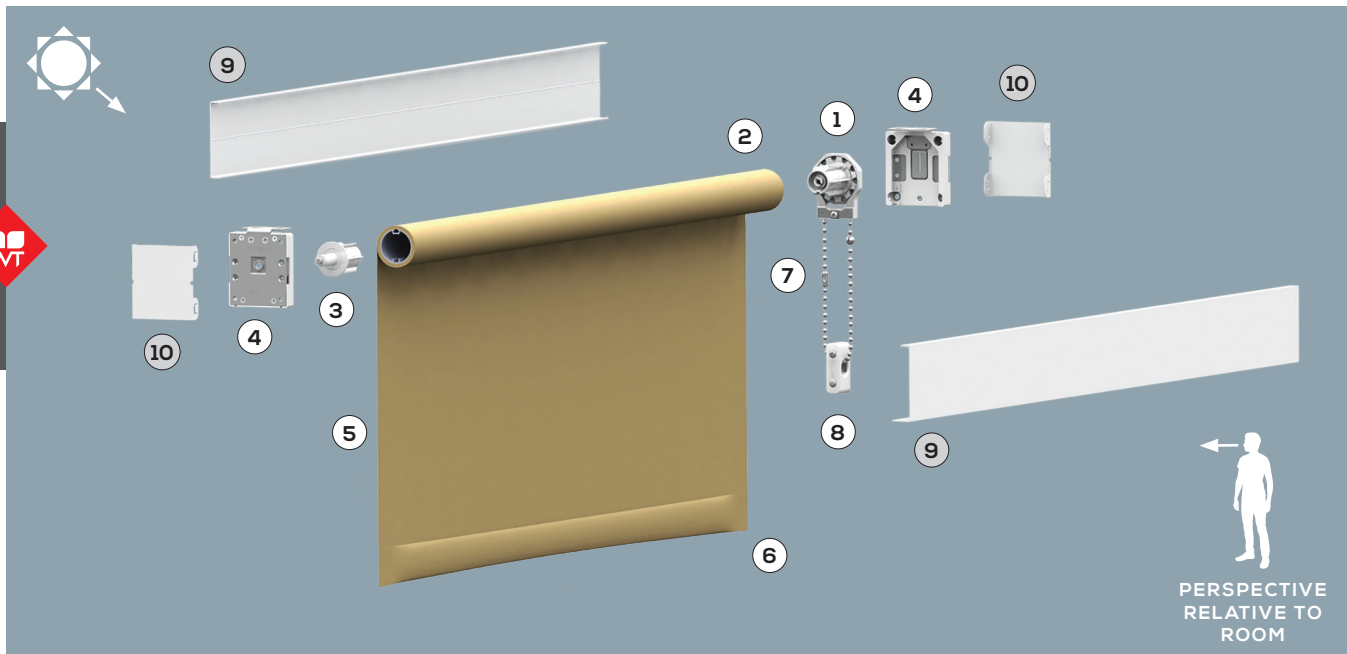

The above system is shown Drive Right, Regular Roll with Front Fascia and Rear Fascia. Brackets shown in Ceiling Mount position.

MODEL:
H100SM-1.25

ADDITIONAL INFORMATION

STANDARD COMPONENTS		
①	CLUTCH	Available in White (-10) as shown, or Black (-90) and will be color coordinated based on fabric color.**
②	ROLLER TUBE	1.25" Diameter. Content: Aluminum Alloy.
③	IDLER	Retractable. Available in White (-10) as shown, or Black (-90) and will be color coordinated based on fabric color.**
④	SoloMount BRACKETS	Ships preset for Ceiling/Jamb or Wall Mounting for Drive Right or Drive Left. Available in White (-10) as shown, or Black (-90) and will be color coordinated based on fabric color. **
⑤	FABRIC	See fabric selection for all available options.
⑥	SEALED HEMBAR	Alternative options available including external, round or heavy duty styles. May require alternative hembar for some accessory compatibility.
⑦	STAINLESS STEEL DRIVE CHAIN	Includes matching Bead Stops. Alternative materials and colors available.
⑧	CHILD SAFETY TENSION DEVICE	Available in White (-10) as shown, or Black (-90) and will be color coordinated based on fabric color.**
OPTIONAL		
⑨	3" FASCIA	Available for Front & Rear application for Regular or Reverse Roll. Available in White (-10) as shown, Ivory (-04), Silver (-20), Bronze (-50) or Black (-90).
⑩	END CAPS	Available in White (-10) as shown, Ivory (-04), Silver (-20), Bronze (-50) or Black (-90).
N/A	WALL MOUNT ANGLE	(Not Shown) Required for Wall Mount applications with Rear Fascia. Size: 3" x 3" x 1"
N/A	TANDEM JOINER PLATE	(Not Shown) Use to join two SoloMount Brackets together to create a tandem style system.