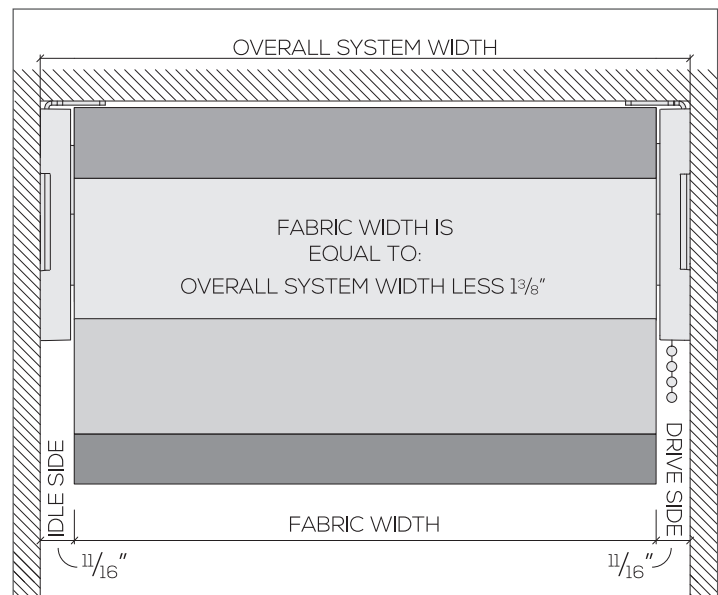

## SYSTEM FEATURES

- ◆ **Piggyback** shades feature two independently operated shades hung staggered, one on top of the other, on a single bracket.
- ◆ Featuring our proprietary, all-in-one **SoloMount Brackets**: Ceiling, Wall or Jamb mount capable allowing easy, on-the-fly adjustments.
- ◆ Available with Front Fascia, Rear Fascia or Both! *Regular Roll shades only.* Clutch may be Drive Right or Drive Left.
- ◆ **SoloMount Brackets** are designed to accept fascia at the time of order or at any point in the future.
- ◆ HeliaRise Clutches feature an integrated stainless steel reinforced Chain Diverter and Set-Screw for maximum stability and durability.
- ◆ Metal to metal contact points on both the Drive and Idle sides of the shade ensure a sturdy and reliable connection to the brackets.
- ◆ Some HeliaRise components are available in White (-10) and Black (-90). WT Shade will color coordinate based on the selected fabric color. Refer to the *Color Coordination Guide* for more information.
- ◆ HeliaRise Shading Systems offer multiple options and accessories, including various Hembar styles and Drive Chain colors.
- ◆ All WT Shade roller shades are available in the *exclusive* line of sustainable solar protection fabrics by EcoFabrix®. To view all available fabrics, visit EcoFabrix.com.
- ◆ Construction Documents for this system and others available at WTShade.com.

## SECTION VIEW

‡ Front and Rear Fascia is able to be used in Ceiling or Jamb Mount applications. Wall Mount applications with Rear Fascia require the use of Wall Mount Angles (Not Shown).

## SYSTEM CAPABILITIES

WIDTH	60"	72"	84"	96"
LENGTH	78"	78"	78"	66"

Width and Length may vary depending on the selected shade fabric. The measurements given above are based on EcoFabrix 253. These measurements are for guideline purposes only and in no way guarantee that a shade with any other fabric can be made to these dimensions.