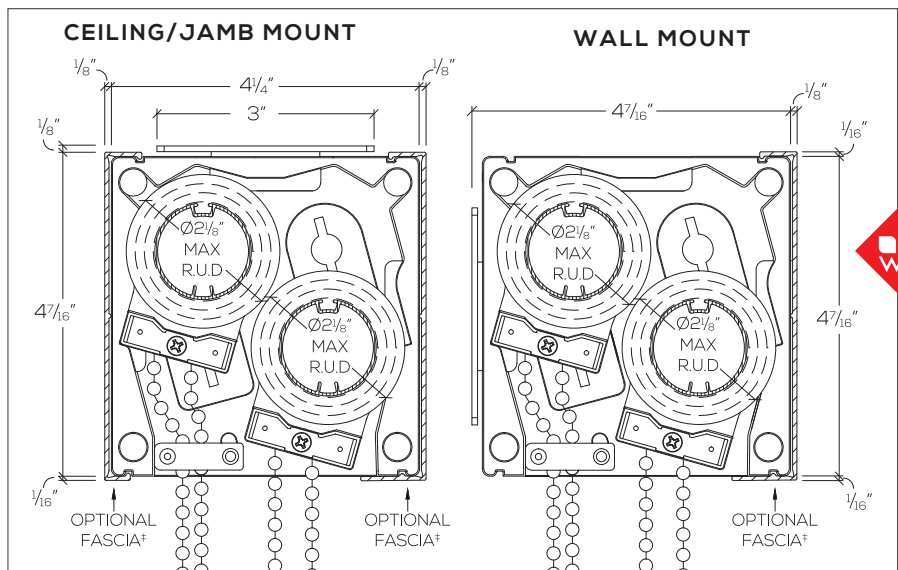

SYSTEM FEATURES

- **Piggyback** shades feature two independently operated shades hung staggered, one on top of the other, on a single bracket.
- Featuring our proprietary, all-in-one **SoloMount Brackets**: Ceiling, Wall or Jamb mount capable allowing easy, on-the-fly adjustments.
- Available with Front Fascia, Rear Fascia or Both! *Regular Roll shades only.* Clutch may be Drive Right or Drive Left.
- **SoloMount Brackets** are designed to accept fascia at the time of order or at any point in the future.
- HeliaRise Clutches feature an integrated stainless steel reinforced Chain Diverter and Set-Screw for maximum stability and durability.
- Metal to metal contact points on both the Drive and Idle sides of the shade ensure a sturdy and reliable connection to the brackets.
- Some HeliaRise components are available in White (-10) and Black (-90). WT Shade will color coordinate based on the selected fabric color. Refer to the *Color Coordination Guide* for more information.
- HeliaRise Shading Systems offer multiple options and accessories, including various Hembar styles and Drive Chain colors.
- All WT Shade roller shades are available in the *exclusive* line of sustainable solar protection fabrics by EcoFabrix®. To view all available fabrics, visit EcoFabrix.com.
- Construction Documents for this system and others available at WTShade.com.

SECTION VIEW

‡ Front and Rear Fascia is able to be used in Ceiling or Jamb Mount applications. Wall Mount applications with Rear Fascia require the use of Wall Mount Angles (Not Shown).