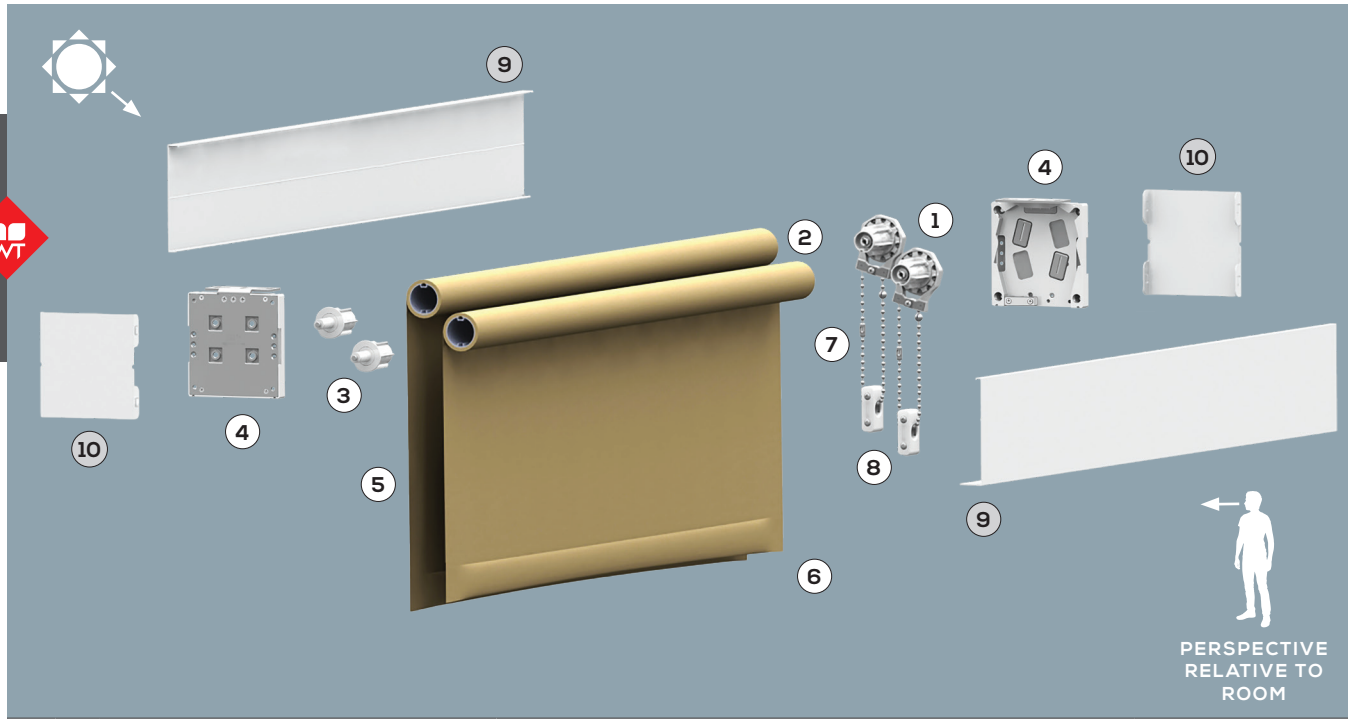

The above system is shown Drive Right, Regular Roll with Front Fascia and Rear Fascia. Brackets shown in Ceiling Mount position.

**MODEL:**  
**H100PB-1.25**

## ADDITIONAL INFORMATION

STANDARD COMPONENTS			
①	<b>CLUTCH</b>	Available in White (-10) as shown, or Black (-90) and will be color coordinated based on fabric color.**	
②	<b>ROLLER TUBE</b>	1.25" Diameter. Content: Aluminum Alloy.	
③	<b>IDLER</b>	Retractable. Available in White (-10) as shown, or Black (-90) and will be color coordinated based on fabric color.**	
④	<b>PIGGYBACK SoloMOUNT BRACKETS</b>	Ships preset for Ceiling/Jamb or Wall Mounting for Drive Right or Drive Left. Available in White (-10) as shown, or Black (-90) and will be color coordinated based on fabric color. **	
⑤	<b>FABRIC</b>	See fabric selection for all available options.	
⑥	<b>SEALED HEMBAR</b>	Alternative options available including external, round or heavy duty styles. May require alternative hembar for some accessory compatibility.	
⑦	<b>STAINLESS STEEL DRIVE CHAIN</b>	Includes matching Bead Stops. Alternative materials and colors available.	
⑧	<b>CHILD SAFETY TENSION DEVICE</b>	Available in White (-10) as shown, or Black (-90) and will be color coordinated based on fabric color.**	
OPTIONAL	⑨	<b>4.5" FASCIA</b>	Available for Front & Rear application. Available in White (-10) as shown, Ivory (-04), Silver (-20), Bronze (-50) or Black (-90).
	⑩	<b>END CAPS</b>	Available in White (-10) as shown, Ivory (-04), Silver (-20), Bronze (-50) or Black (-90).
	N/A	<b>WALL MOUNT ANGLE</b>	(Not Shown) Required for Wall Mount applications with Rear Fascia. Size: 4¾" x 4¾" x 1¼"

## SECTION VIEW

‡ Front and Rear Fascia is able to be used in Ceiling or Jamb Mount applications. Wall Mount applications with Rear Fascia require the use of Wall Mount Angles (Not Shown).