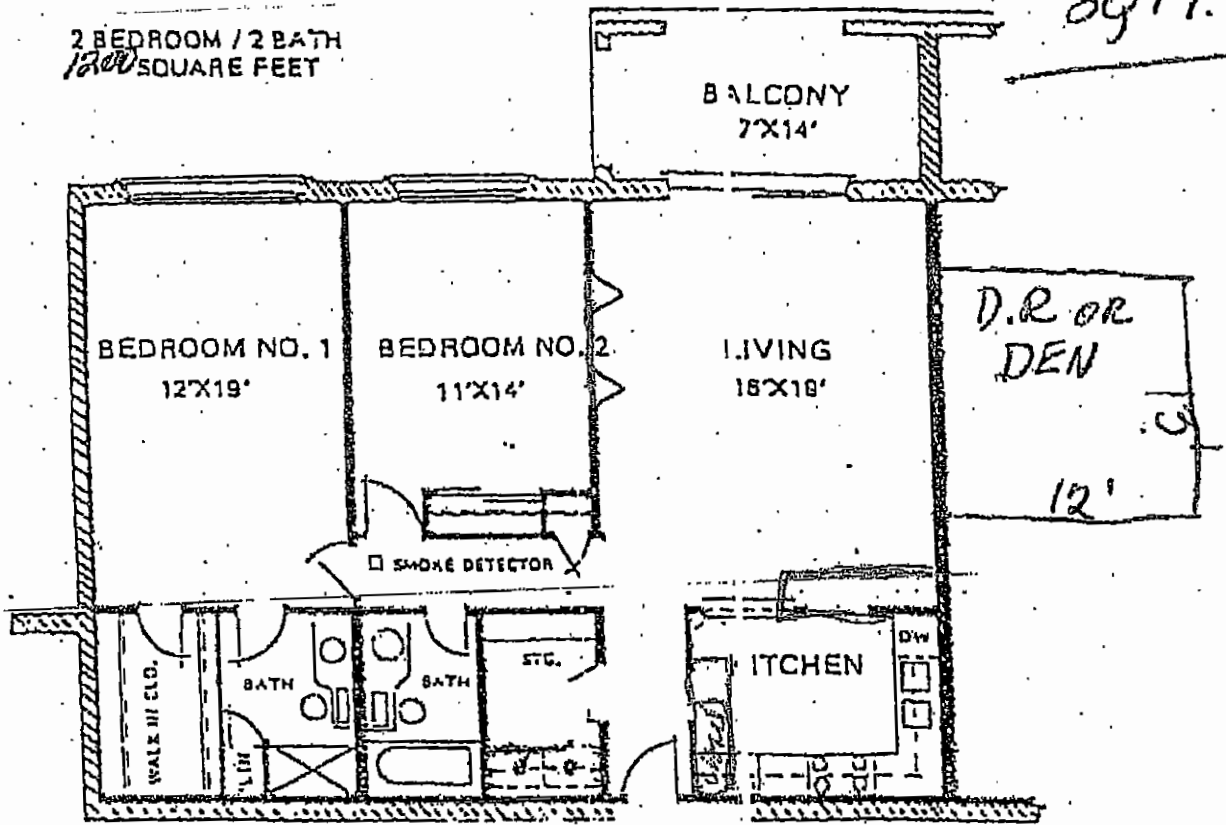

2 BEDROOM / 2 BATH
1200 SQUARE FEET

1332
Sq Ft.

APACHE

Included with the Apache model are: carpeting, dishwasher, range with self-cleaning oven, garbage disposal.

Formica counter tops in the kitchen and cultured marble in the baths, wood cabiners, security intercom system, walk-in closets in master bedroom, private balcony and underground parking.

The prices of each condominium varies with location and view.

All plans, specifications and dimensions are approximate. Prices are subject to change without notice.

Scottsdale Shadows
CONDOMINIUMS

A