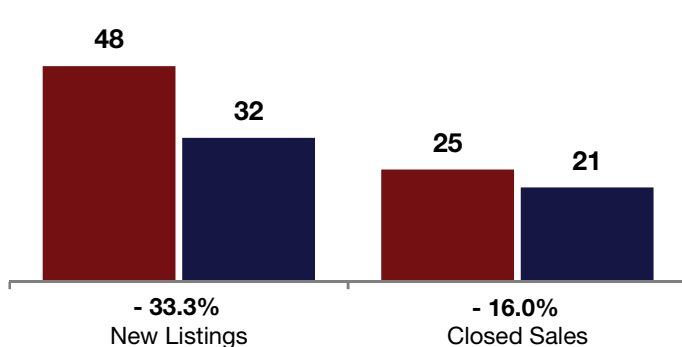

Local Market Update – March 2018

A RESEARCH TOOL PROVIDED BY THE GREATER CAPITAL ASSOCIATION OF REALTORS®

- 33.3%

Change in
New Listings

- 16.0%

Change in
Closed Sales

- 2.8%

Change in
Median Sales Price

Washington County

	March			Year to Date		
	2017	2018	+ / -	2017	2018	+ / -
New Listings	48	32	- 33.3%	127	84	- 33.9%
Closed Sales	25	21	- 16.0%	67	60	- 10.4%
Median Sales Price*	$144,097	$140,086	- 2.8%	$143,000	$136,605	- 4.5%
Percent of Original List Price Received*	87.7%	89.6%	+ 2.2%	89.8%	88.4%	- 1.6%
Days on Market Until Sale	129	133	+ 2.4%	121	138	+ 13.9%
Inventory of Homes for Sale	275	198	- 28.0%	--	--	--
Months Supply of Inventory	8.9	6.5	- 26.6%	--	--	--

* Does not account for seller concessions. | Activity for one month can sometimes look extreme due to small sample size.

March

■ 2017 ■ 2018