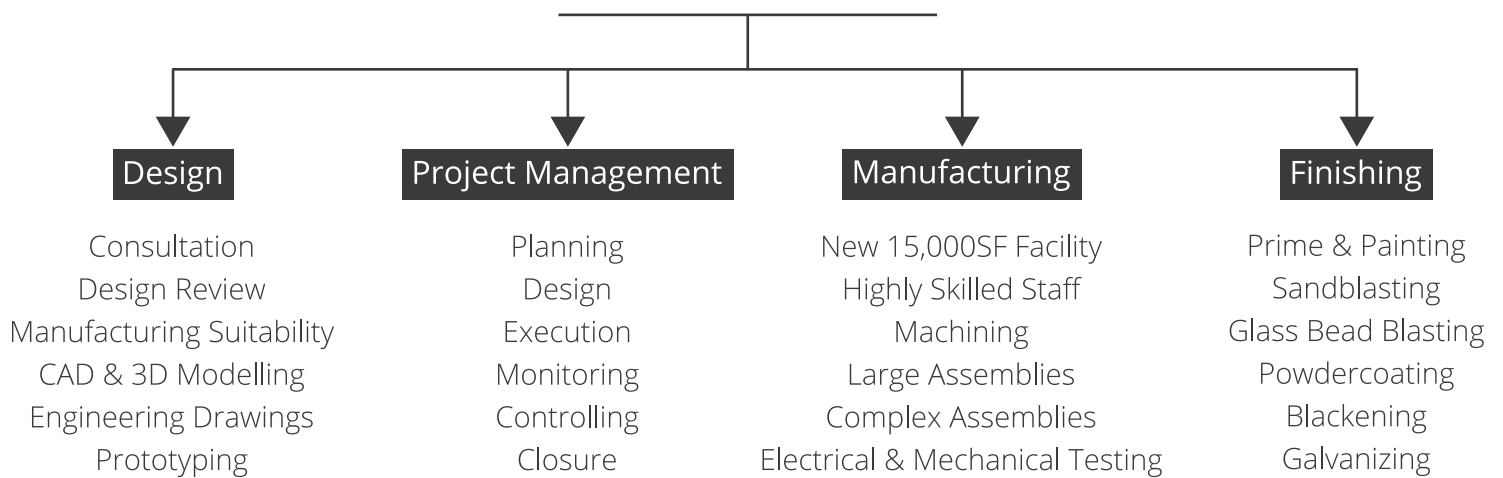

Innotech Services