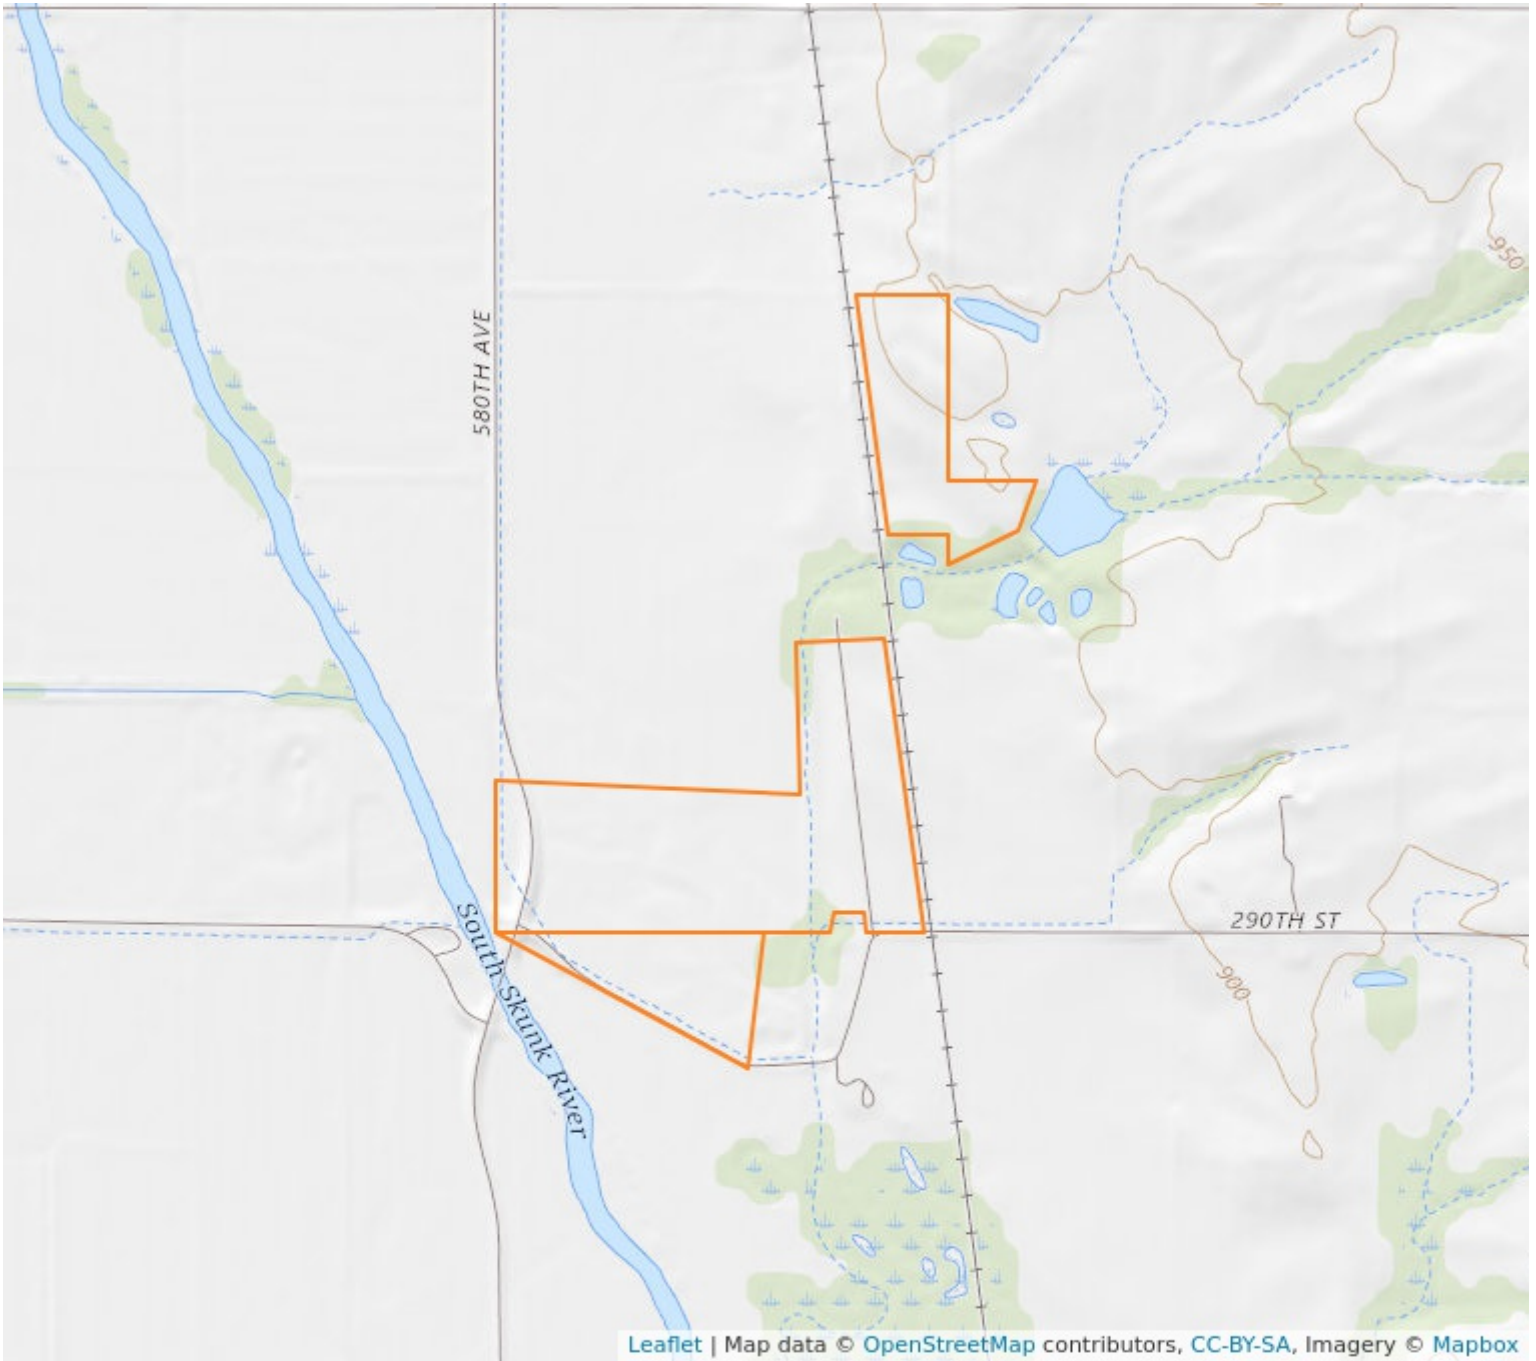

# Topography Map

**4 - 82N - 23W**  
**Story County, Iowa**

**41°56'19.22" N, 93°32'6.480" W**