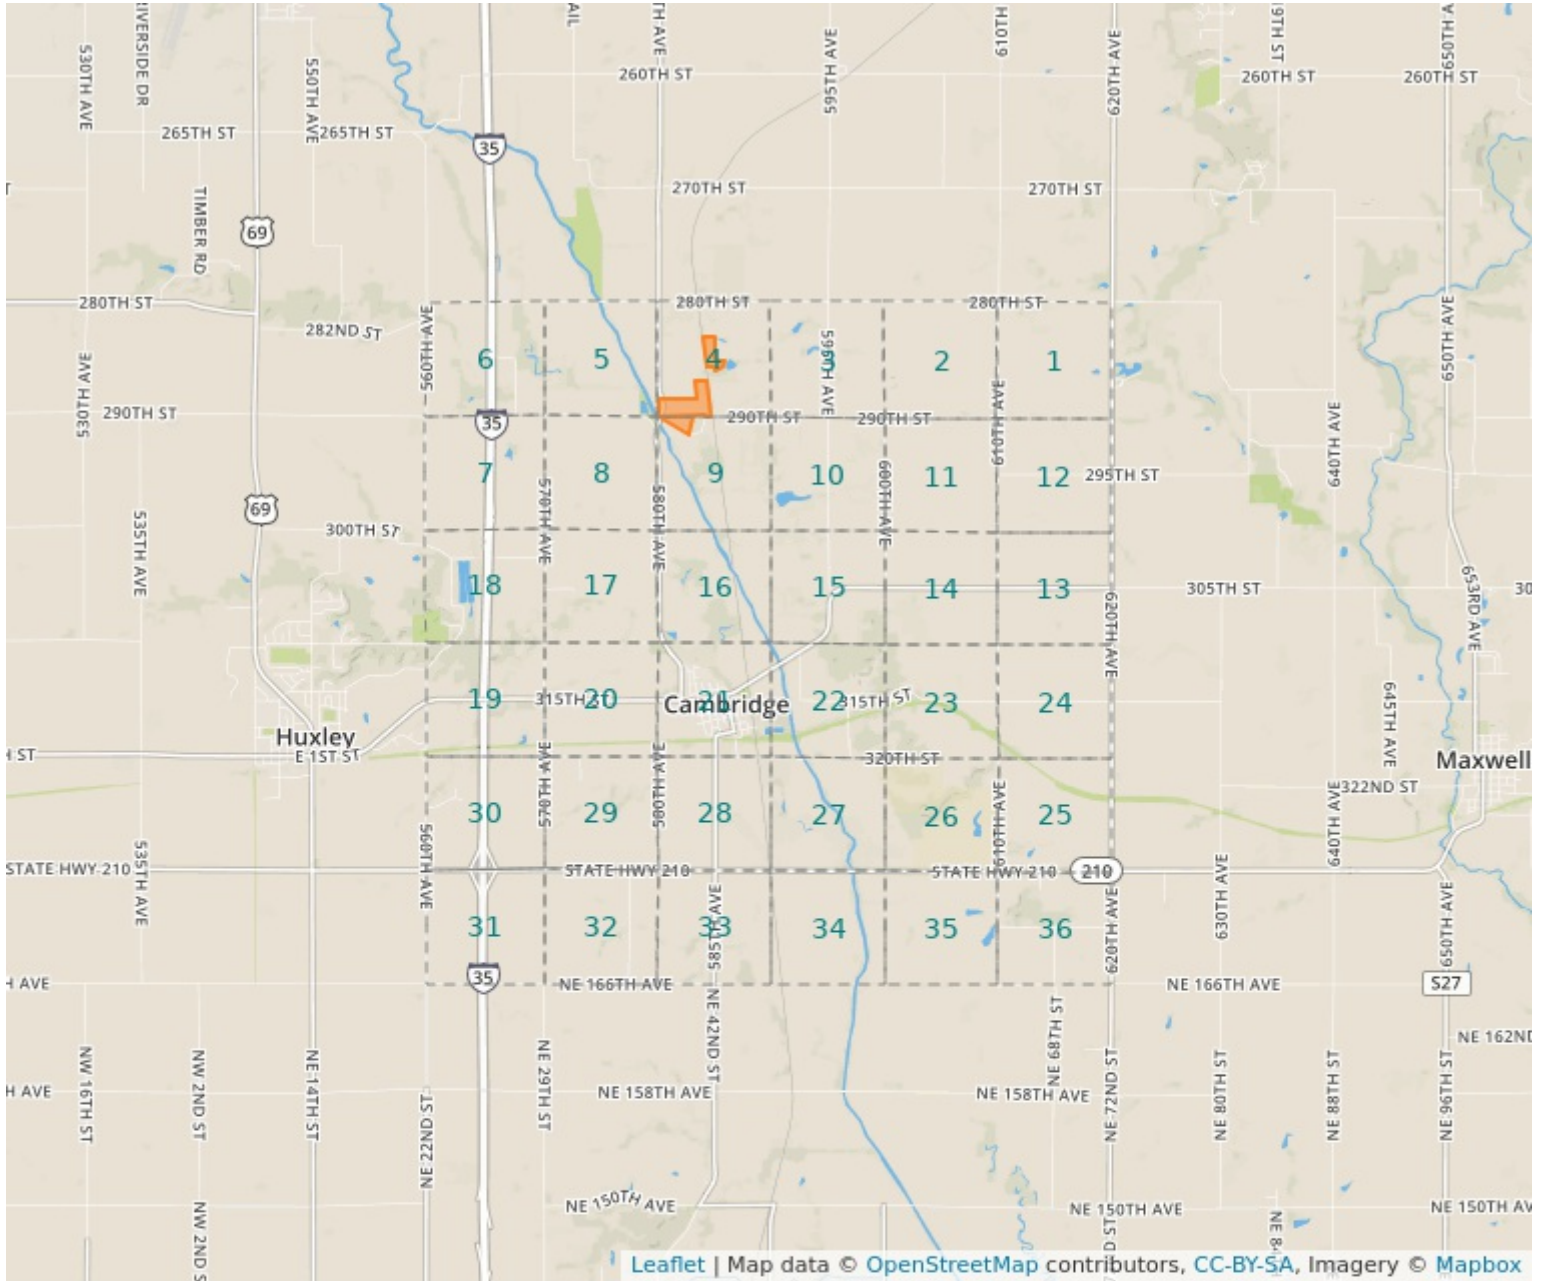

Plat Map

4 - 82N - 23W
Story County, Iowa

41°56'19.22" N, 93°32'6.480" W