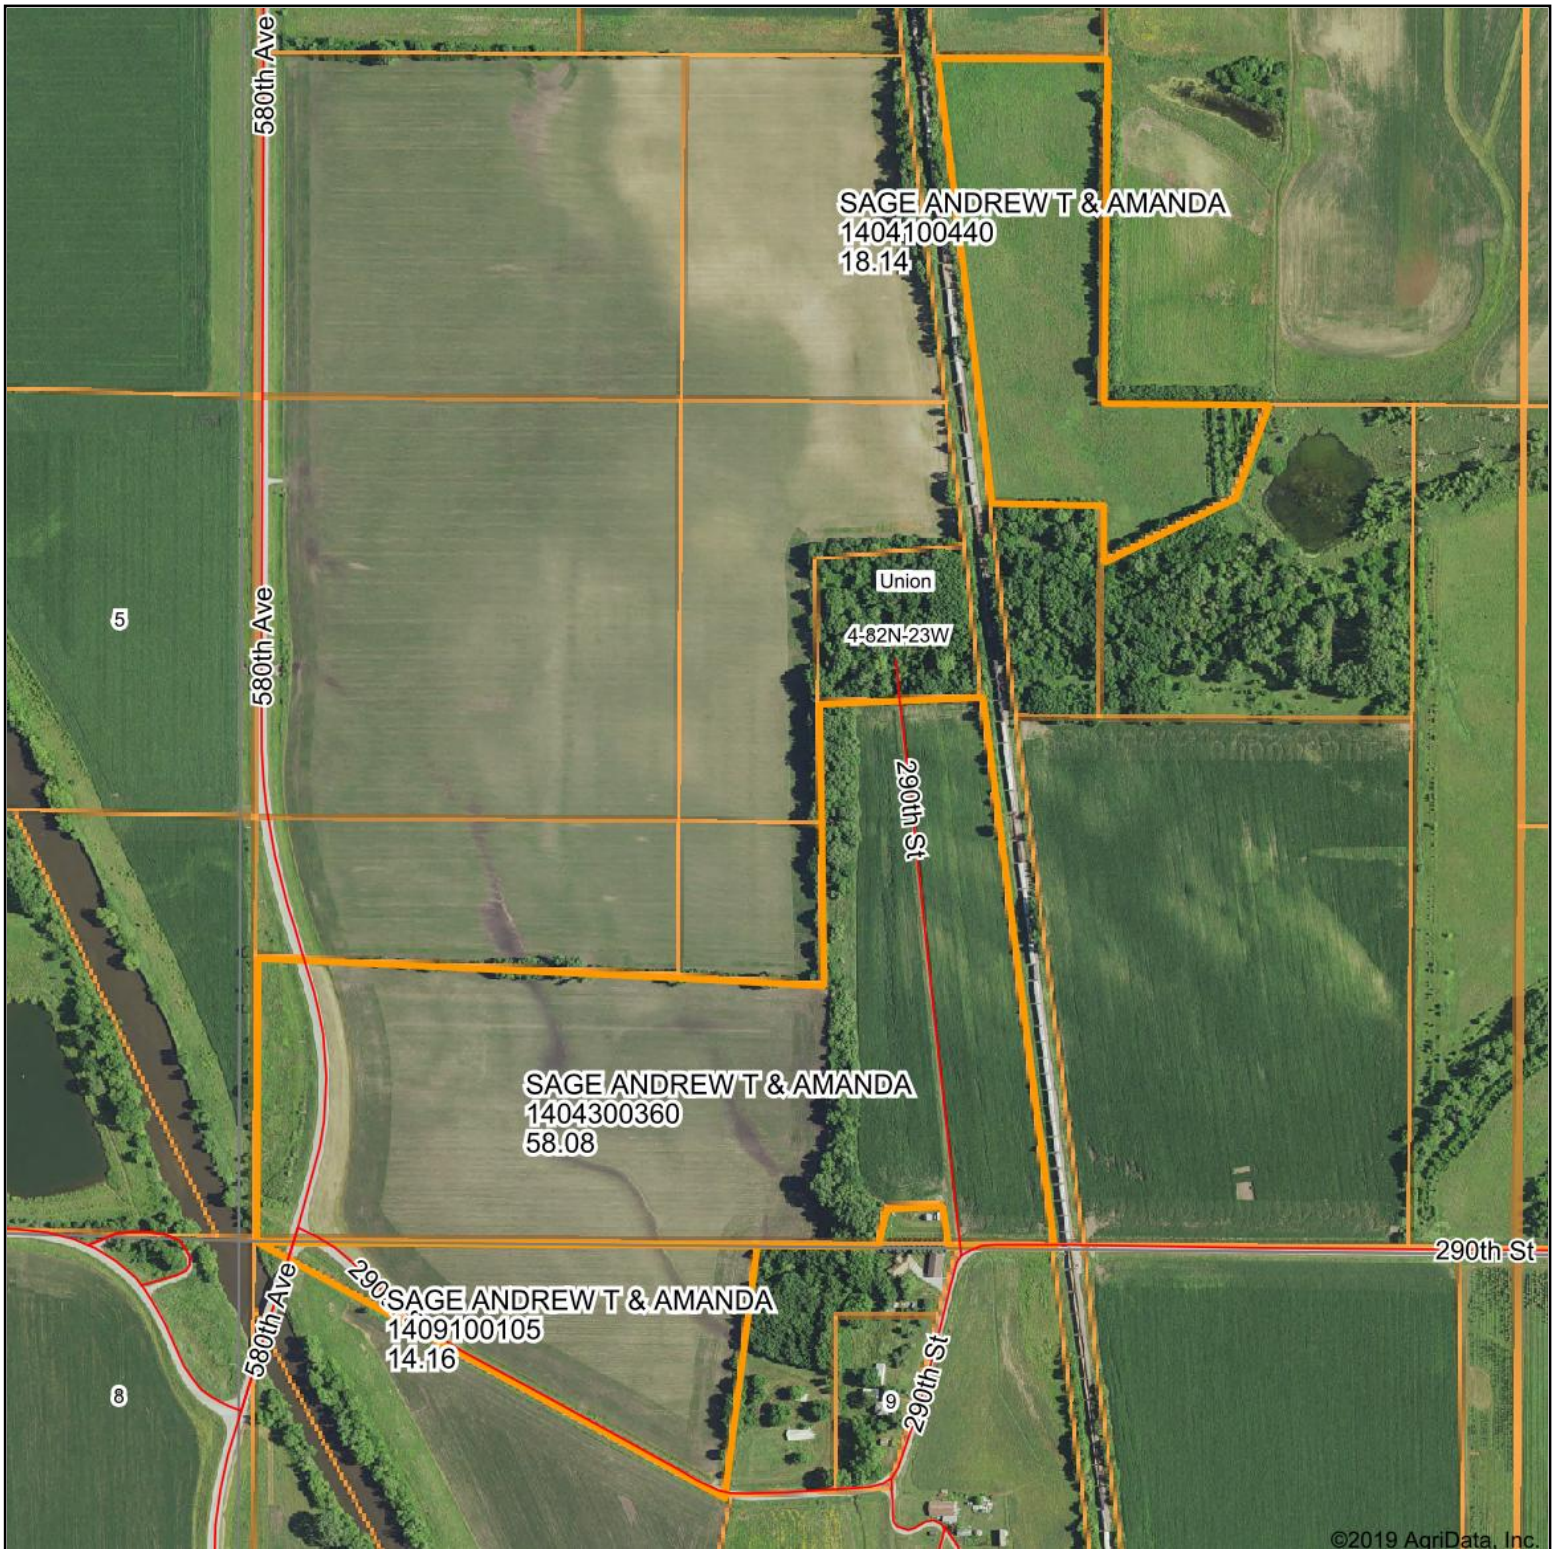

Aerial Map

©2019 AgriData, Inc.

Map Center: 41° 56' 23, -93° 32' 6.64

 Whitaker Marketing Group
AUCTIONS & REAL ESTATE

4-82N-23W
Story County
Iowa

12/1/2019

Maps Provided By:
 **surety**[®]
CUSTOMIZED ONLINE MAPPING
© AgriData, Inc. 2019 www.AgriDataInc.com