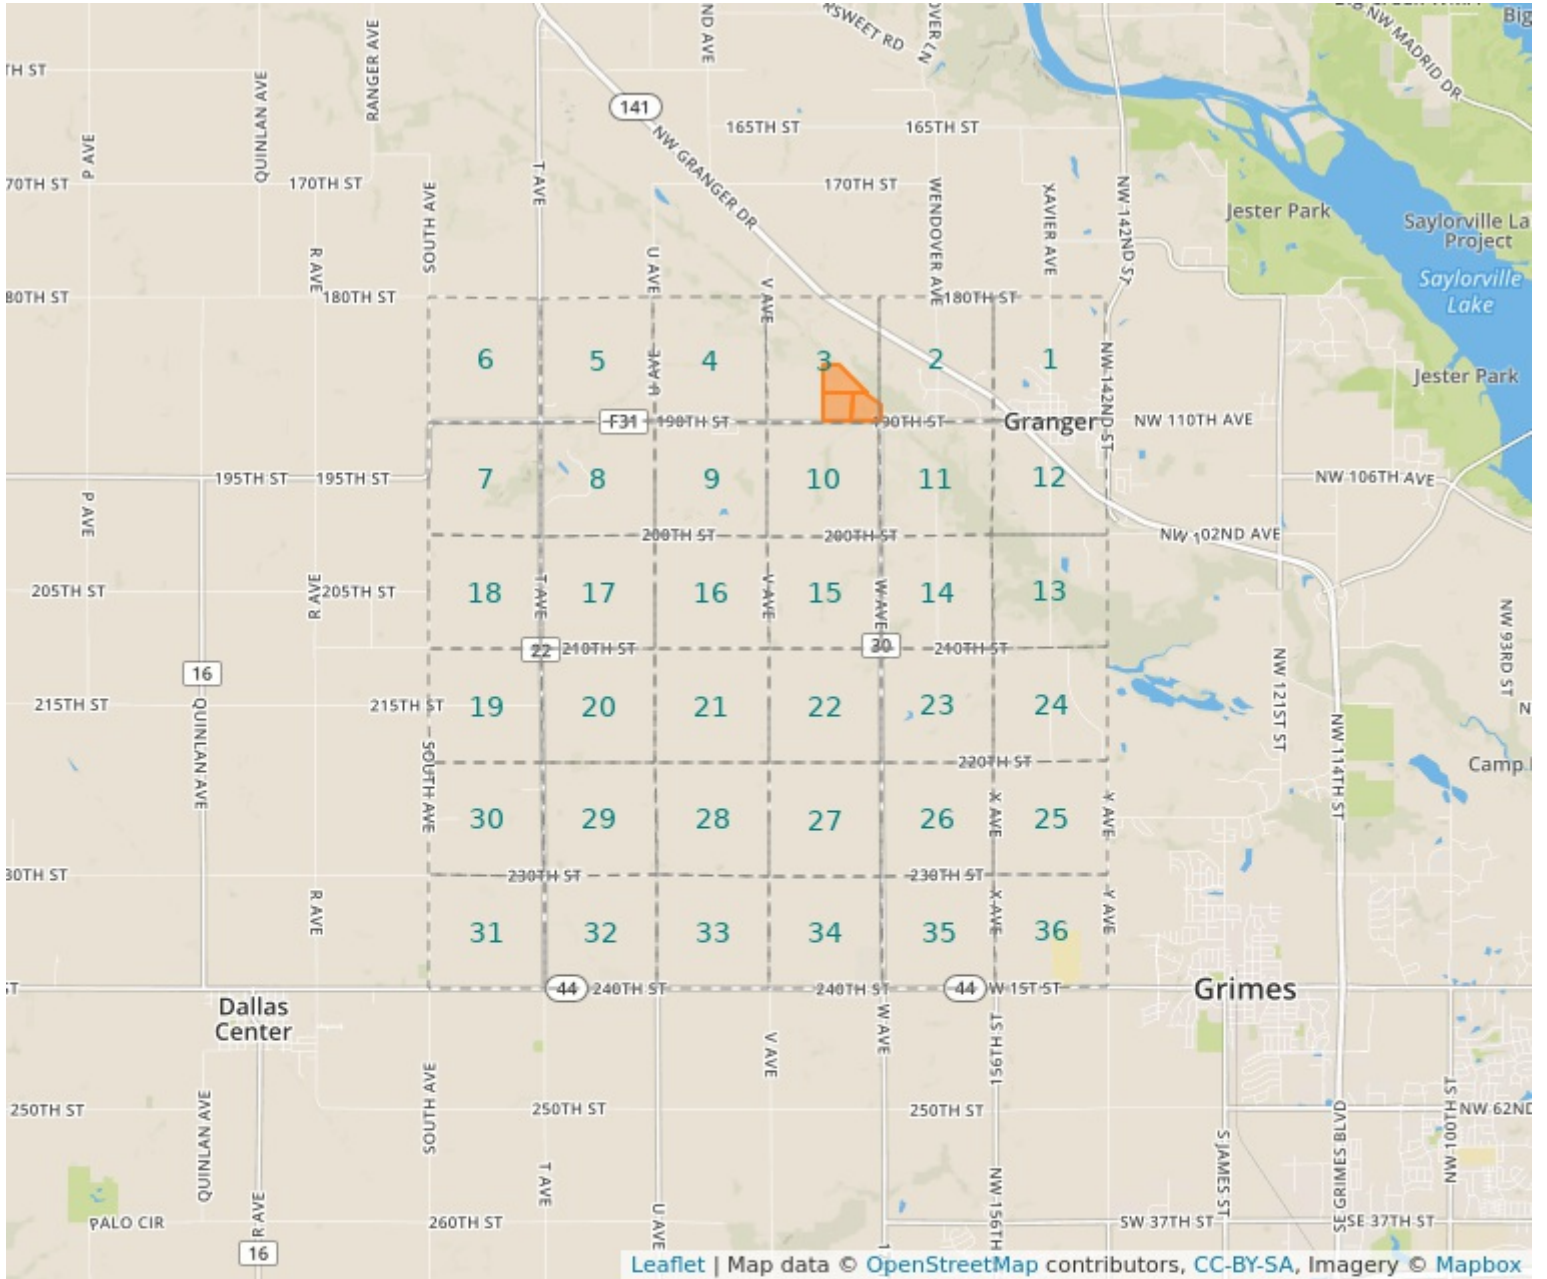

Plat Map

3 - 80N - 26W
Dallas County, Iowa

41°45'49.93" N, 93°51'33.04" W