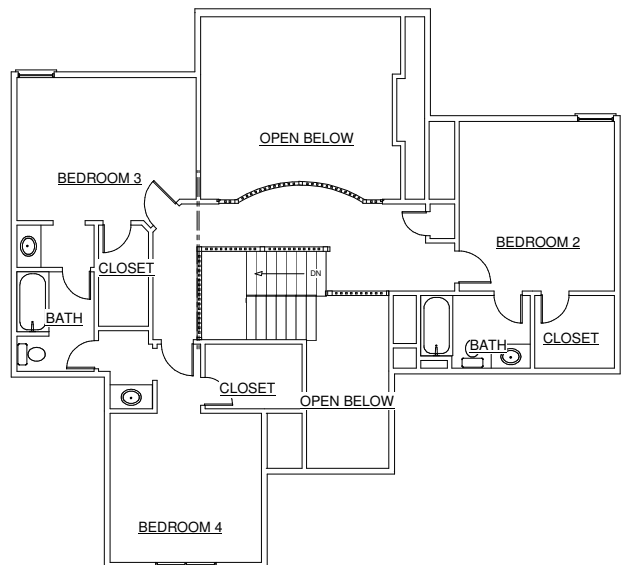

FIRST FLOOR

SECOND FLOOR

THE CASCADIA 1.5

Story & a half, 4/5 bedroom, 4 1/2 bath

913-717-7150

www.deanhomeskc.com

Artist renderings of elevations and floor plans are conceptual and may vary from actual blueprints. Optional features may be shown