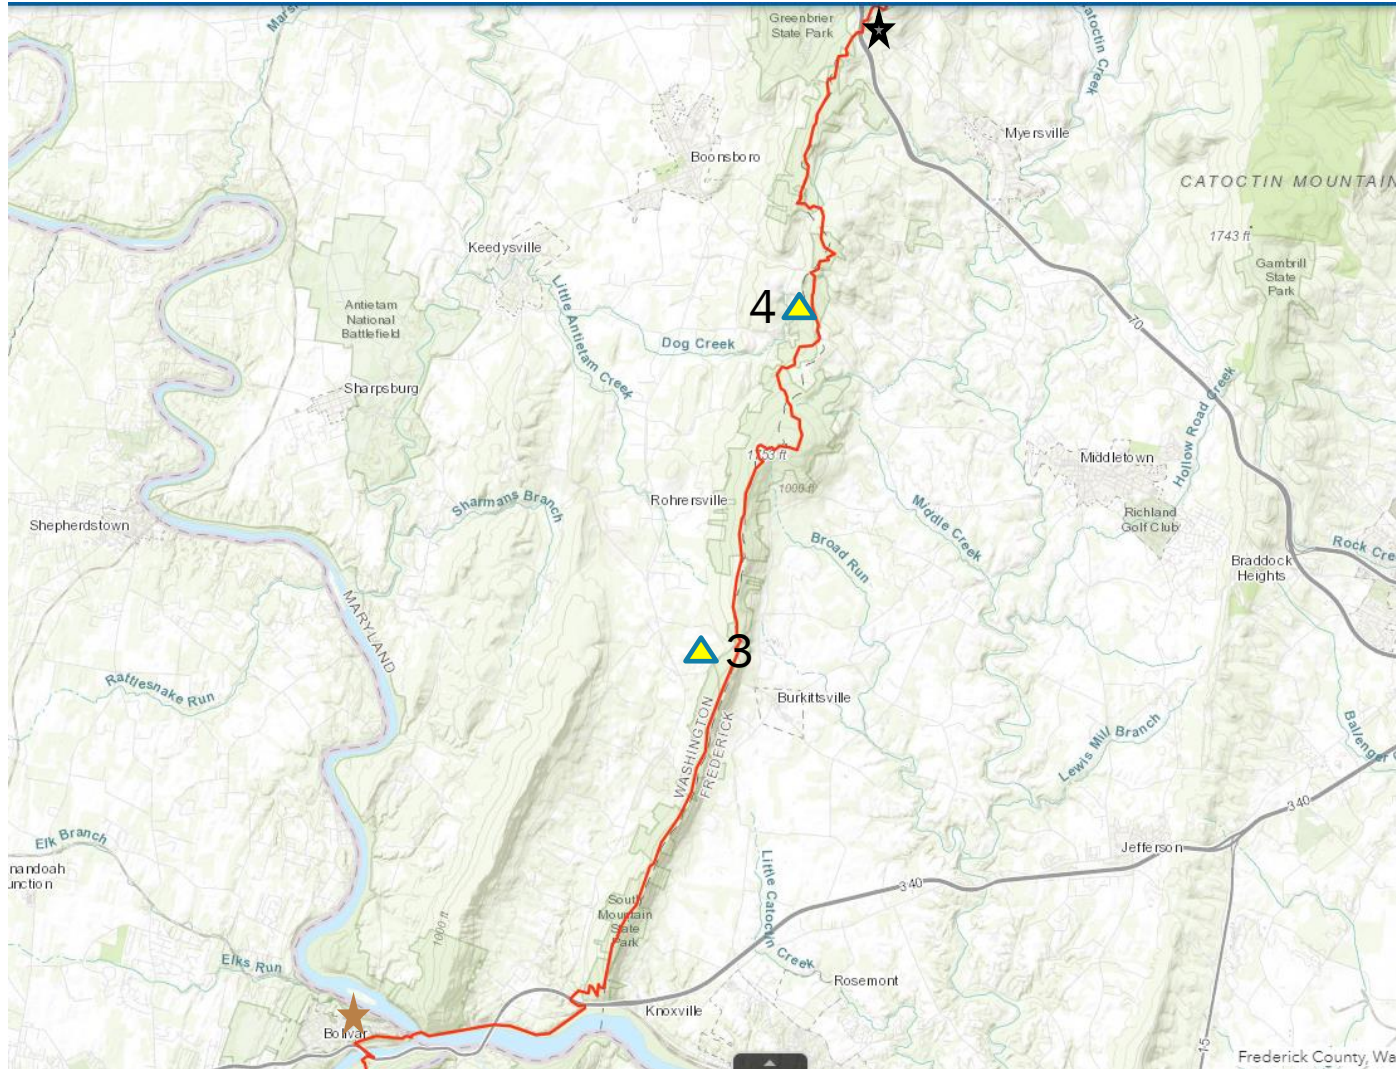

APPALACHIAN YOMP ROUTE - SILVER

Bronze Finish 25 miles

A.T. Parking: ATC Headquarters Parking Area
Parking Name ATC Headquarters Parking Area
A.T. Region Acronym MARO
Trail Club Acronym PATC
Latitude 39.3252987554
Longitude -77.7406014397

Check Points - 3

A.T. Parking: Gathland State Park - North Parking Area
Parking Name Gathland State Park - North Parking Area
A.T. Region Acronym MARO
Trail Club Acronym PATC
Latitude 39.4062638403
Longitude -77.639067254

Check Points - 4

A.T. Parking: Fox Gap (Reno Monument Rd) Parking Area
Parking Name Fox Gap (Reno Monument Rd) Parking Area
A.T. Region Acronym MARO
Trail Club Acronym PATC
Latitude 39.4705172691
Longitude -77.6177241638

Silver Finish 38 miles

A.T. Parking: Annapolis Rock (US 40) Parking Area
Parking Name Annapolis Rock (US 40) Parking Area
A.T. Region Acronym MARO
Trail Club Acronym PATC
Latitude 39.5354313533
Longitude -77.6034925919