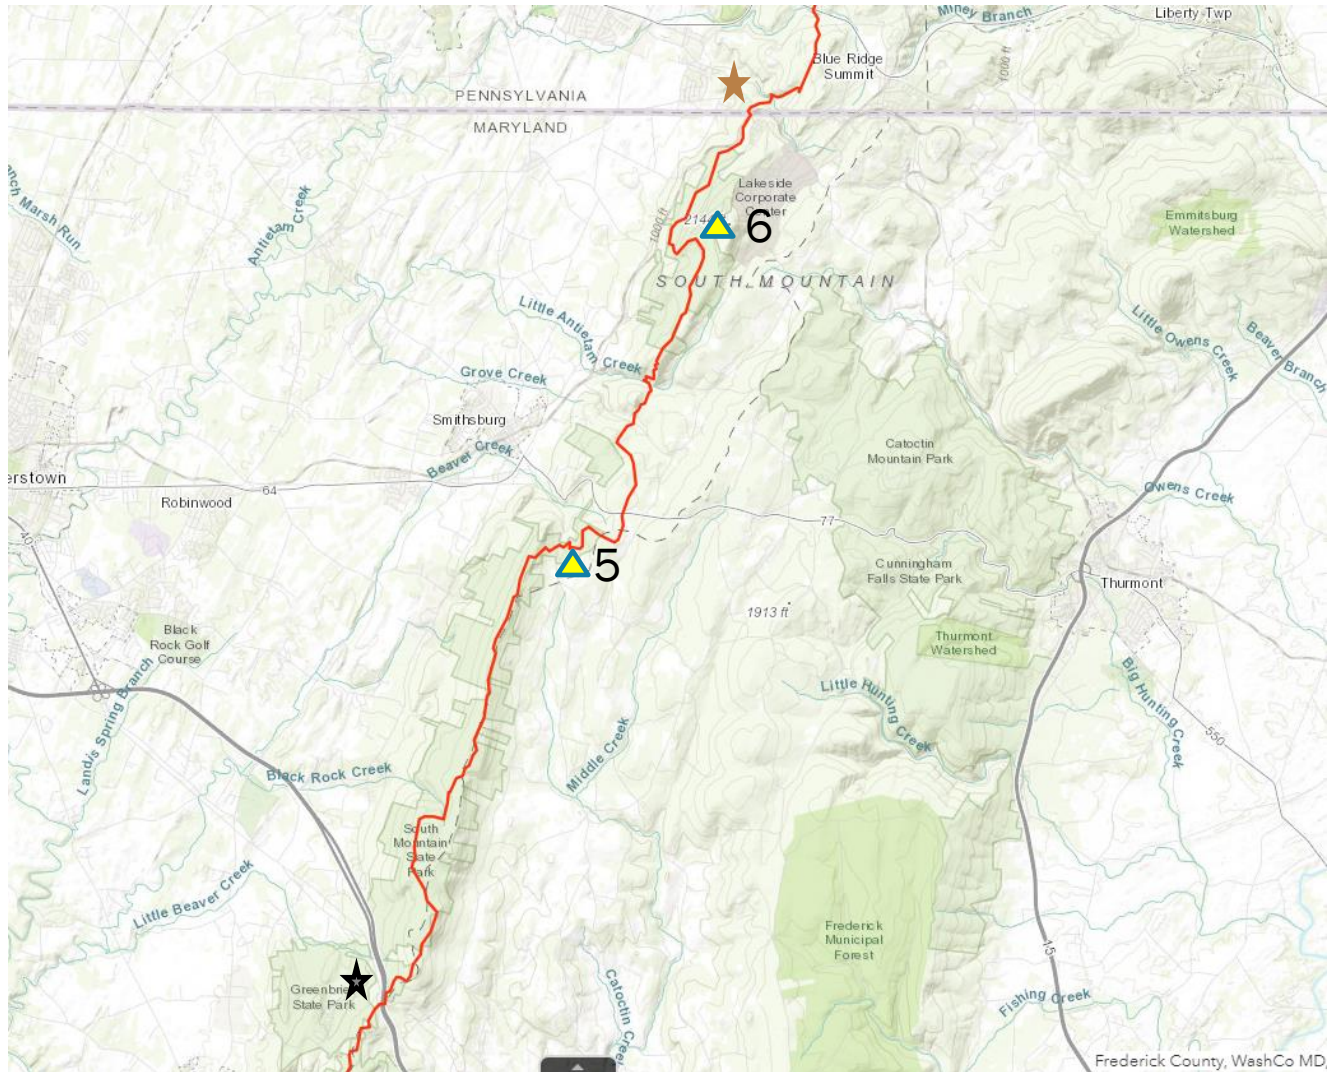

Check Points - 3

A.T. Parking: Gathland State Park - North Parking Area
Parking Name Gathland State Park - North Parking Area
A.T. Region Acronym MARO
Trail Club Acronym PATC
Latitude 39.4062638403
Longitude -77.639067254

Check Points - 4

A.T. Parking: Fox Gap (Reno Monument Rd) Parking Area
Parking Name Fox Gap (Reno Monument Rd) Parking Area
A.T. Region Acronym MARO
Trail Club Acronym PATC
Latitude 39.4705172691
Longitude -77.6177241638

Silver Finish 38 miles

A.T. Parking: Annapolis Rock (US 40) Parking Area
Parking Name Annapolis Rock (US 40) Parking Area
A.T. Region Acronym MARO
Trail Club Acronym PATC
Latitude 39.5354313533
Longitude -77.6034925919

APPALACHIAN YOMP ROUTE - GOLD

★ Silver Finish 38 miles
A.T. Parking: Annapolis Rock (US 40) Parking Area
Parking Name Annapolis Rock (US 40) Parking Area
A.T. Region Acronym MARO
Trail Club Acronym PATC
Latitude 39.5354313533
Longitude -77.6034925919