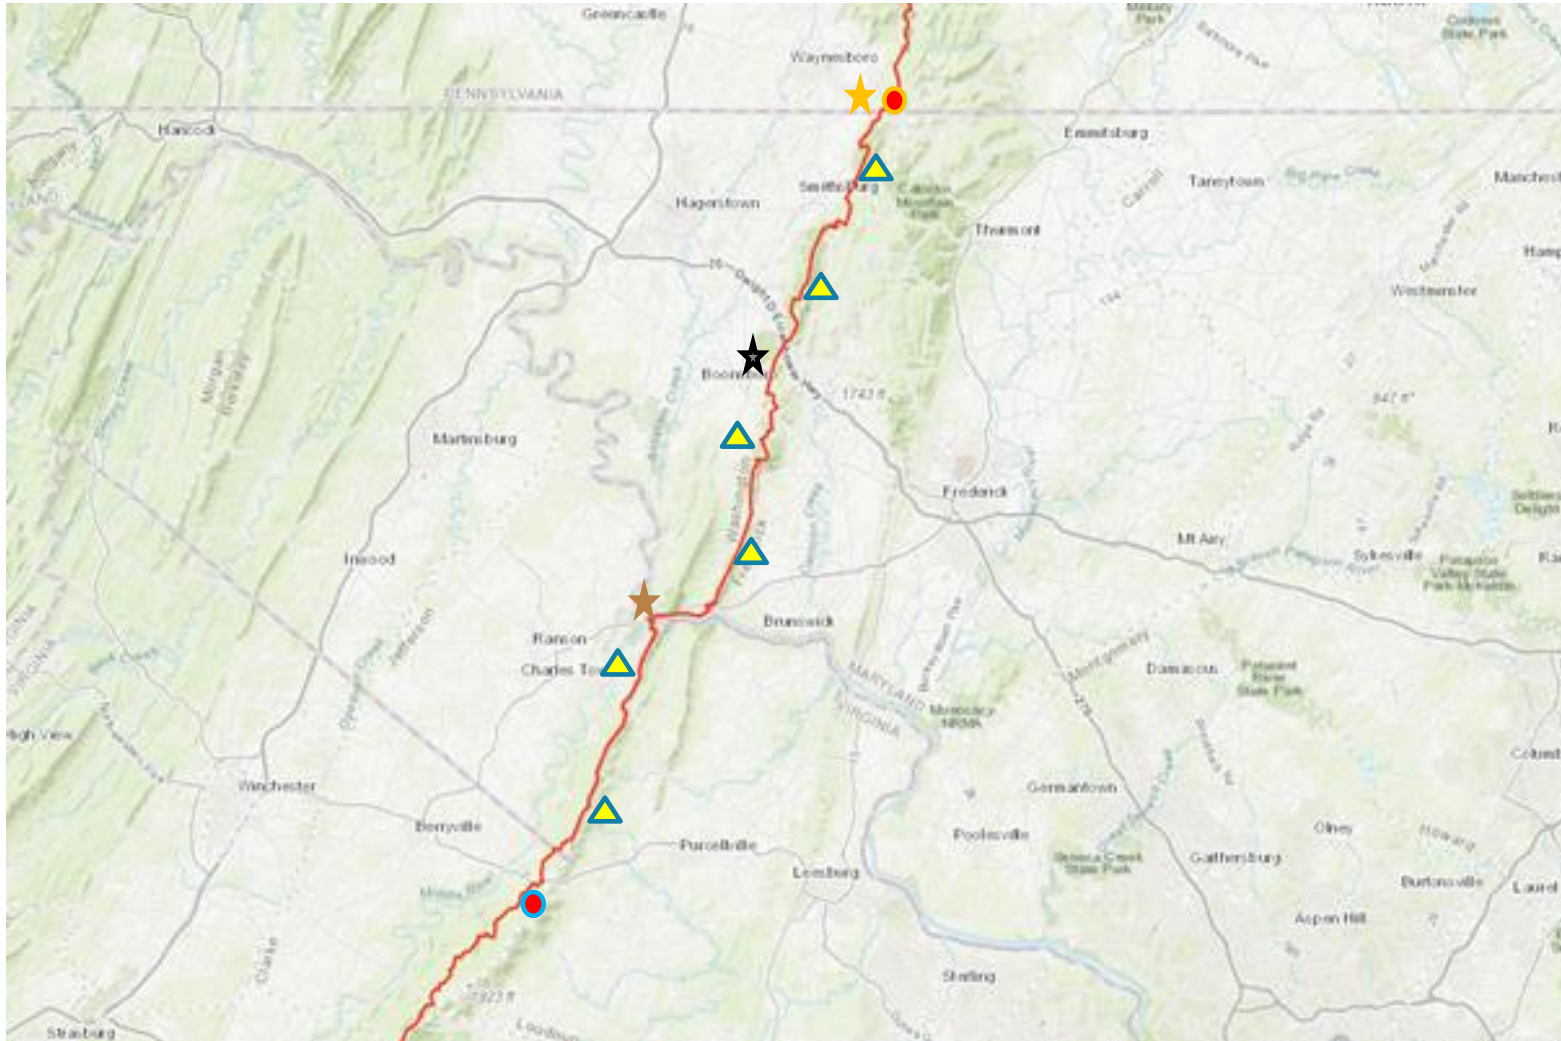

APPALACHIAN YOMP (VIRTUAL) 3-4 OCTOBER 2020

BOULDER CREST RETREAT (BCR) BLUEMONT VA – PEN MAR PA

OVER 24HRS TACKLING 59 MILES

APPALACHIAN YOMP ROUTE

Legend:

-  Start (Boulder Crest Retreat)
-  Finish (Pen Mar PA)
-  Check Points
-  Bronze Finish 25 miles
-  Silver Finish 38 miles
-  Gold Finish 59 miles

▲ Check Points – 2
A.T. Parking: Keys Gap (VA Rte 9) Parking Area
Parking Name Keys Gap (VA Rte 9) Parking Area
A.T. Region Acronym MARO
Trail Club Acronym PATC
Latitude 39.2616034889
Longitude -77.7623355812

Check Points - 4

A.T. Parking: Fox Gap (Reno Monument Rd) Parking Area
Parking Name Fox Gap (Reno Monument Rd) Parking Area
A.T. Region Acronym MARO
Trail Club Acronym PATC
Latitude 39.4705172691
Longitude -77.6177241638

APPALACHIAN YOMP ROUTE - GOLD

★ Silver Finish 38 miles
A.T. Parking: Annapolis Rock (US 40) Parking Area
Parking Name Annapolis Rock (US 40) Parking Area
A.T. Region Acronym MARO
Trail Club Acronym PATC
Latitude 39.5354313533
Longitude -77.6034925919