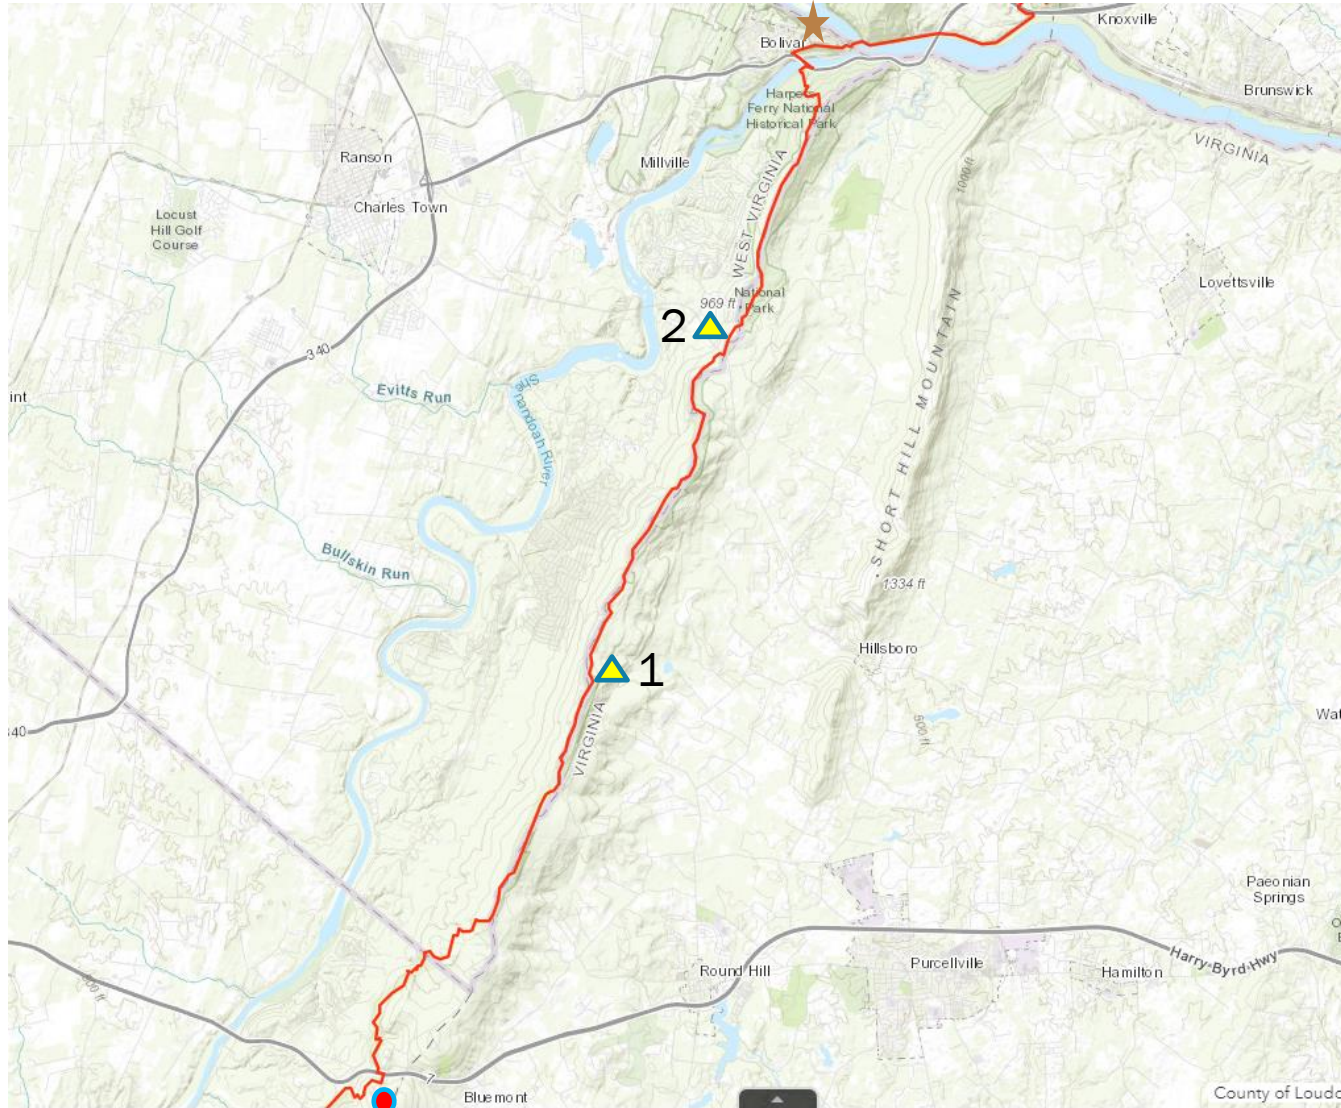

APPALACHIAN YOMP ROUTE - BRONZE

● Start Boulder Crest Retreat (BCR)
18370 Bluemont Village Ln,
Bluemont, VA 20135

▲ Check Points – 1
A.T. Parking: Blackburn Trail Center Parking Area
Parking Name Blackburn Trail Center Parking Area
A.T. Region Acronym MARO
Trail Club Acronym PATC
Latitude 39.1877807398
Longitude -77.7968995217

▲ Check Points – 2
A.T. Parking: Keys Gap (VA Rte 9) Parking Area
Parking Name Keys Gap (VA Rte 9) Parking Area
A.T. Region Acronym MARO
Trail Club Acronym PATC
Latitude 39.2616034889
Longitude -77.7623355812

★ Bronze Finish 25 miles
Harpers Ferry Crossing Point
A.T. Parking: ATC Headquarters Parking Area
Parking Name ATC Headquarters Parking Area
A.T. Region Acronym MARO
Trail Club Acronym PATC
Latitude 39.3252987554
Longitude -77.7406014397