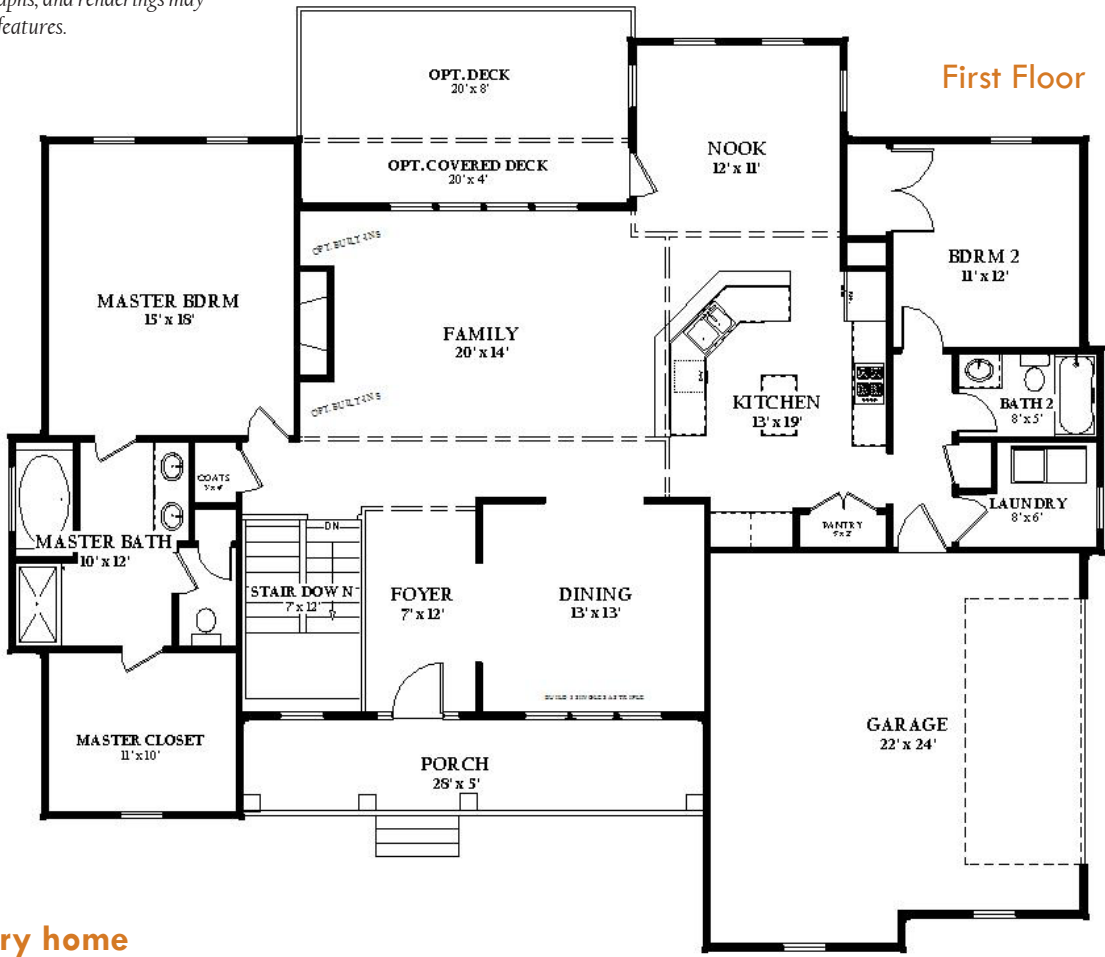

The Bedford
2,000 square feet

Plans, photographs, and renderings may show optional features.

One-story home
2 Bedrooms • 2 Baths
Call for pricing and custom options.

Optional walk-out
and finished basement

Features

- Full basement with 9' walls
- Open floor plan
- 2-car attached garage
- Cathedral ceilings
- 9' ceilings
- Open staircase
- Gas fireplace