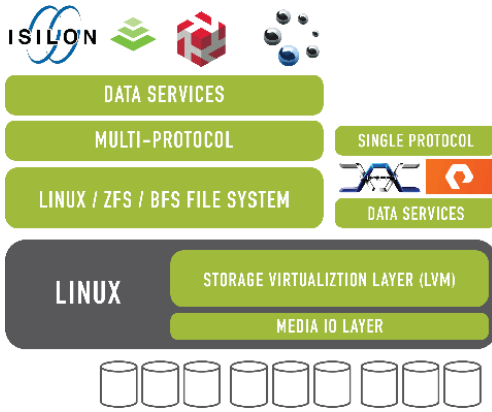

### LEGACY STORAGE SOFTWARE

## EXPECT BETTER STORAGE

Storage Director Primary delivers industry leading storage. We significantly lower storage total cost of ownership (TCO) for any storage use case by providing an efficient storage engine that allows you to tap into the full potential of your storage hardware. Storage Director Primary with the S1 Engine simplifies the entire storage infrastructure by supporting all-protocols and use cases while delivering uncompromising data protection.

## HOW DOES STORAGE DIRECTOR PRIMARY DO IT?

It took eight years of development and an OEM partnership to complete a whole new storage engine. The S1 Engine was re-written to flatten the entire IO stack into a single layer, highly efficient storage engine. Your applications and users have much closer access to the physical hardware with Storage Director Primary. An IO Orchestration Algorithm was developed which coordinates IO interaction. Hence, the critical features like volume management, thin provisioning, media protection, snapshots, and replication all work together in harmony on IO so that these features do not impact performance.