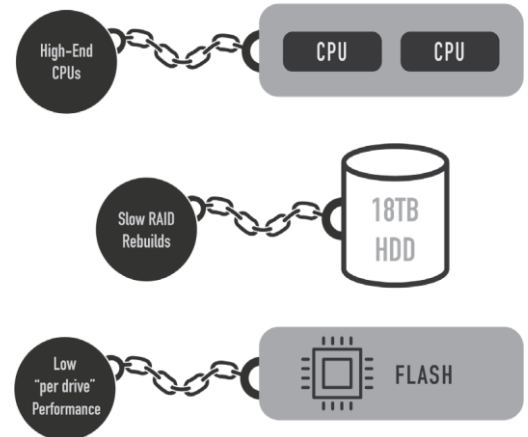

What Makes Storage Director® Primary DIFFERENT?

THE LOST DECADE OF STORAGE

In the past decade, the storage industry has seen incredible innovations:

- Networking bandwidth increased from 10GbE to 200Gb
- IOPS performance increased from 20K IOPS to over 800K IOPS per drive
- Drive densities increase from 4TB to over 30TBs

In 2021 the trend continues, and now with PCIe Gen 4 coming to market, we see the doubling of potential bandwidth to over 24GBs!

The modern storage system should deliver more performance, more capacity, and better data protection in less space at a lower cost. But it is not happening! Why? Storage Software is now the ball and chain, holding the storage industry back.

LEGACY STORAGE SOFTWARE