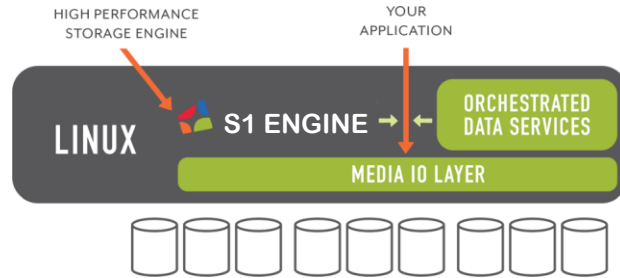

MODERN - FLAT, HIGH EFFICIENT ENGINE