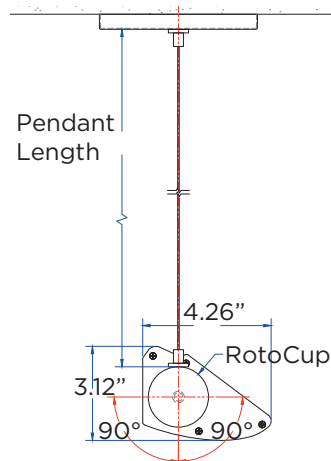

CSx - Cable Suspended with rotocup, available up to 48" lengths. Fixtures 2ft+ require two pendants.