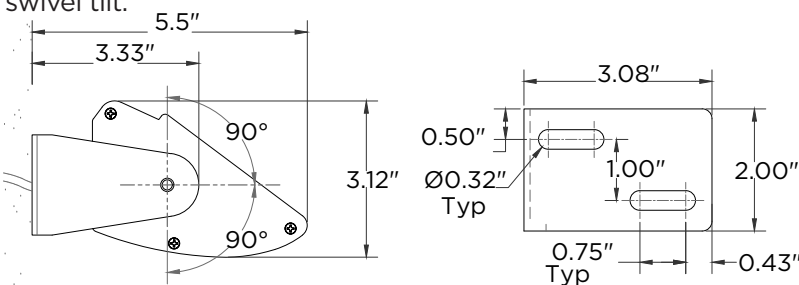

LB - L Bracket allows for a surface mounting with a swivel tilt.