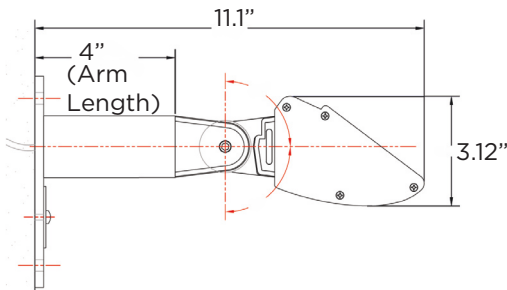

## Lensing and Photometrics

Energy efficient lens selection and application matching: for optimal energy efficiency and reliability.

Photometric Data - LS 5W/ft  
(based on a 2ft fixture)

Photometric Data - LH 7.5W/ft  
(based on a 2ft fixture)

Photometric Data - LEH 9W/ft  
(based on a 2ft fixture)

## Mounting & Options

**SW - Swivel Mount** a heavy duty adjustable mounting swivel. Weatherproof cord exits 3" from the back right end of individual fixtures with the lens in the up position. Fixtures 2ft + require two swivels.

**PSx - Pendant Suspended** with rotocup, available up to 48" lengths. Fixtures 2ft+ require two pendants.

**Ax - Extended Arm** with swivel mount is available in 4"-36" lengths. Fixtures 2ft+ require two arms.