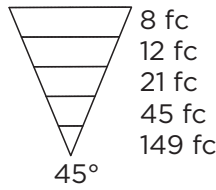

## Lensing and Photometrics

Energy efficient lens selection and application matching: for optimal energy efficiency and reliability.

Photometric Data - LS 5W/ft  
(based on a 2ft fixture)

Photometric Data - LH 7.5W/ft  
(based on a 2ft fixture)