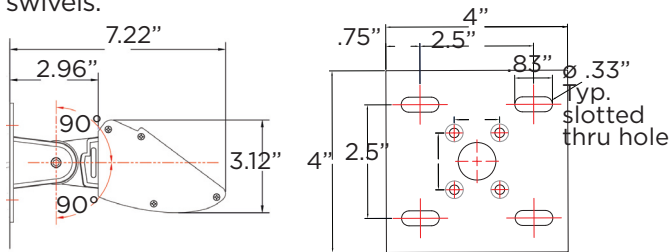

Omegalume 5000

Lensing and Photometrics

Energy efficient lens selection and application matching: for optimal energy efficiency and reliability.

Photometric Data - LS 5W/ft
(based on a 2ft fixture)

Photometric Data - LH 7.5W/ft
(based on a 2ft fixture)

Photometric Data - LEH 9W/ft
(based on a 2ft fixture)

Mounting & Options

SW - Swivel Mount a heavy duty adjustable mounting swivel. Weatherproof cord exits 3" from the back right end of individual fixtures with the lens in the up position. Fixtures 2ft + require two swivels.