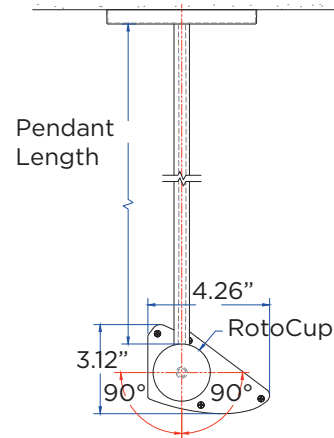

PSx - Pendant Suspended with rotocup, available up to 48" lengths. Fixtures 2ft+ require two pendants.