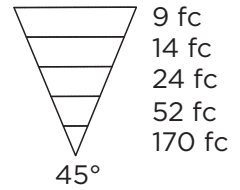

Photometric Data - LEH 9W/ft
(based on a 2ft fixture)