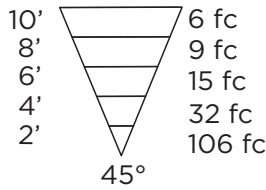

Omegalume 5000

Lensing and Photometrics

Energy efficient lens selection and application matching: for optimal energy efficiency and reliability.

Photometric Data - LS 5W/ft
(based on a 2ft fixture)