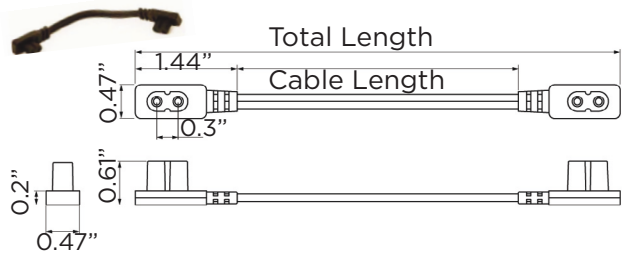

Mounting & Options

SB - Sliding Bracket slides to any position along the length of the fixture. Mount bracket with 1/4" screws or bolts (not supplied). Fixtures require two brackets.

FB - Flat Bracket allows fixture to snap into place making installation easy. Fixtures require two brackets.

Accessories

3000SxxCL - Starter Cable powers fixtures with straight 12"- 72" cable lengths.

3000SxxJ - Jumper Cable interconnects fixtures with 6" or 12" straight cable lengths.

3000SBC- Butt Connector interconnects fixture end to end.

3000AxJ - 90° Jumper Cable interconnects fixtures with 6" or 12" angled cable lengths. Available upon request.

Specifications are correct at the time of publishing, but may be modified or improved without notification. 8/20