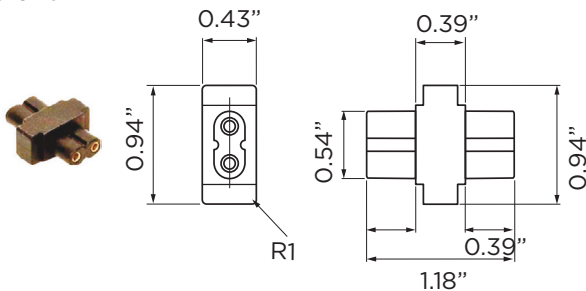

Mounting & Options

SB - Sliding Bracket slides to any position along the length of the fixture. Mount bracket with 1/4" screws or bolts (not supplied). Fixtures require two brackets.

FB - Flat Bracket allows fixture to snap into place making installation easy. Fixtures require two brackets.

Accessories

3000SxxCL - Starter Cable powers fixtures with straight 12"- 72" cable lengths.

3000SxxJ - Jumper Cable interconnects fixtures with 6" or 12" straight cable lengths.

3000SBC- Butt Connector interconnects fixture end to end.

3000AxJ - 90° Jumper Cable interconnects fixtures with 6" or 12" angled cable lengths. Available upon request.

Specifications are correct at the time of publishing, but may be modified or improved without notification. 8/20