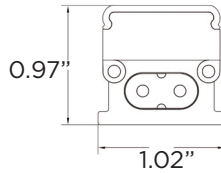

Inch Perfect 3000

Indoor Cove Wallwash
24VDC

Project	
Type	Date

LS - 4.35 Watts/Ft.						
Optics	15°, 30°, 45°, 120°					
Length	12in	24in	36in	46in	60in	66in
Wattage	4.35	8.70	13.05	16.68	21.76	23.93
Max Run	100W max load (about 22ft)					
Lumens	380	760	1,141	1,485	1,902	2,092
CRI	83					

LH - 7 Watts/Ft.						
Optics	15°, 30°, 45°, 120°					
Length	12in	24in	36in	48in	60in	66in
Wattage	7	14	21	28	35	38.5
Max Run	100W max load (about 14ft)					
Lumens	620	1,239	1,858	2,478	3,097	3,408
CRI	83					