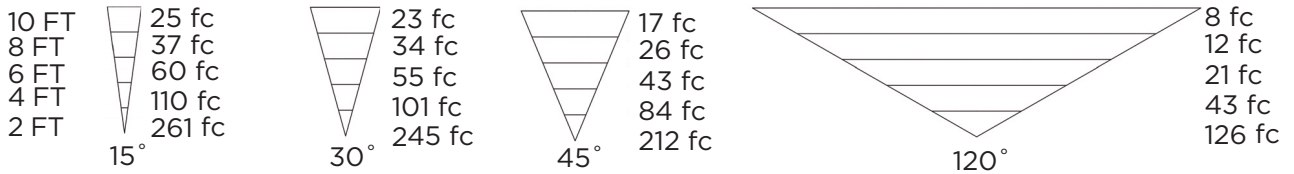

Mounting & Options

SB - Sliding Bracket slides to any position along the length of the fixture. Mount bracket with 1/4" screws or bolts (not supplied). Fixtures require two brackets.

FB - Flat Bracket allows fixture to snap into place making installation easy. Fixtures require two brackets.