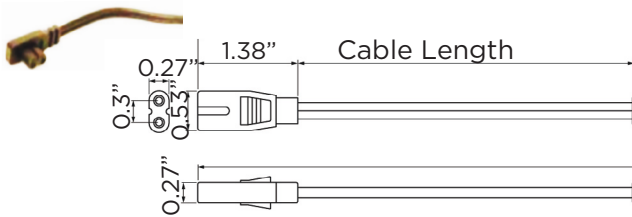

Mounting & Options

SB - Sliding Bracket slides to any position along the length of the fixture. Mount bracket with 1/4" screws or bolts (not supplied). Fixtures require two brackets.

FB - Flat Bracket allows fixture to snap into place making installation easy. Fixtures require two brackets.

Accessories

3000SxxCL - Starter Cable powers fixtures with straight 12"- 72" cable lengths.

3000SxxJ - Jumper Cable interconnects fixtures with 6" or 12" straight cable lengths.

3000SBC- Butt Connector interconnects fixture end to end.