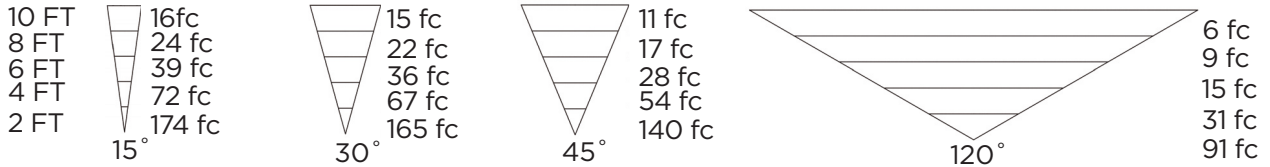

Inch Perfect 3000

Lensing & Photometrics

Energy efficient lens selection and application matching: for optimal energy efficiency and reliability.

Photometric Data - LS 4.35W/ft (based on 46" fixture).

Photometric Data - LEH 7 W/ft (based on 48" fixture).