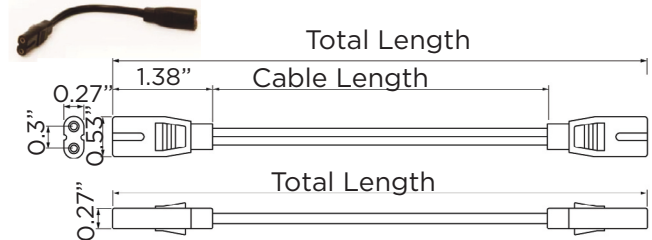

Lensing & Photometrics

Energy efficient lens selection and application matching: for optimal energy efficiency and reliability.

Photometric Data - LS 4.35W/ft (based on 46" fixture).

Photometric Data - LEH 7 W/ft (based on 48" fixture).

Mounting & Options

SB - Sliding Bracket slides to any position along the length of the fixture. Mount bracket with 1/4" screws or bolts (not supplied). Fixtures require two brackets.

FB - Flat Bracket allows fixture to snap into place making installation easy. Fixtures require two brackets.

Accessories

3000SxxCL - Starter Cable powers fixtures with straight 12"- 72" cable lengths.

3000SxxJ - Jumper Cable interconnects fixtures with 6" or 12" straight cable lengths.

3000SBC- Butt Connector interconnects fixture end to end.

3000AxJ - 90° Jumper Cable interconnects fixtures with 6" or 12" angled cable lengths. Available upon request.

Specifications are correct at the time of publishing, but may be modified or improved without notification. 8/20