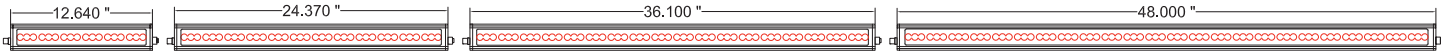

Gulfstream 4500

RGB/RGBW DMX
Linear Wallwash LED
Universal Voltage

Project	
Type	Date

Universal Voltage				
Nom. Length	12 in.	24 in.	36 in.	48 in.
Color	RGB/RGBW			
Optics	15°, 20°, 30°, 45°, 30° x 60°			
Voltage	120/277VAC			
Watts/ft	20W/ft			
Wattage	20W	40W	60W	80W
Max Run	48ft row max @ 120V / 96ft row max @ 240V / 110ft row max @ 277V			
Lumen/ft	1400 lm/ft - 27k; 1500 lm/ft - 30k; 1650 lm/ft - 50k			
CRI	>85		>85	

Powerful low profile 120/277 Volt LED linear fixtures designed for grazing or even illumination of tall facades, ceilings or areas where a long throw or high intensity is required. Orgatech's lens options enable grazing; long throw wallwashing; broad wallwashing and floodlighting. Adjustable brackets enable accurate aiming. 120 / 277 Volt input with single 5 pin quick connectors to power and control simplifies installation and enable long connected runs. Gulfstream 4500 LED's typically run 10° lower than competitors, offering greater stability and very long life in extreme climates. Optical quality lenses 15°, 20°, 30°, 45°, 30° x 60°

ORDER GUIDE

Series	Length	CCT	Voltage	Controls	Optics	Mounting	Finish	Options
4500	_____	_____	U	D	_____	_____	SO	_____
4500	12 1' Nom (12.64")	RGB RGB	U Universal (120/277 VAC)	D DMX	15 15°	SW Swivel Bracket	SO Silver	Ax Extended Arm (x=length) up to 24"
	24 2' Nom (24.37")	RGBW RGBW			20 20°			
	36 3' Nom (36.1")				30 30°			
	48 4' Nom (48.0")				45 45°			
					3060 30° x 60°	CU Custom		12J 12" Jumper cable 120V DMX
								24J 24" Jumper cable 120V DMX
								48J 48" Jumper cable 120V DMX