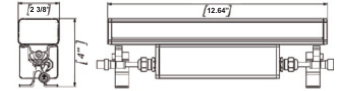

Gulfstream 4500

RGB/RGBW DMX
Linear Wallwash LED
Universal Voltage

Project	
Type	Date

Universal Voltage				
Nom. Length	12 in.	24 in.	36 in.	48 in.
Color	RGB/RGBW			
Optics	15°, 20°, 30°, 45°, 30° x 60°			
Voltage	120/277VAC			
Watts/ft	20W/ft			
Wattage	20W	40W	60W	80W
Max Run	48ft row max @ 120V / 96ft row max @ 240V / 110ft row max @ 277V			
Lumen/ft	1400 lm/ft - 27k; 1500 lm/ft - 30k; 1650 lm/ft - 50k			
CRI	>85		>85	

Powerful low profile 120/277 Volt LED linear fixtures designed for grazing or even illumination of tall facades, ceilings or areas where a long throw or high intensity is required. Orgatech's lens options enable grazing; long throw wallwashing; broad wallwashing and floodlighting. Adjustable brackets enable accurate aiming. 120 / 277 Volt input with single 5 pin quick connectors to power and control simplifies installation and enable long connected runs. Gulfstream 4500 LED's typically run 10° lower than competitors, offering greater stability and very long life in extreme climates. Optical quality lenses 15°, 20°, 30°, 45°, 30° x 60°

ORDER GUIDE

Series	Length	CCT	Voltage	Controls	Optics	Mounting	Finish	Options
4500	_____	_____	U	D	_____	_____	SO	_____
4500	12 1' Nom (12.64")	RGB RGB	U Universal (120/277 VAC)	D DMX	15 15°	SW Swivel Bracket	SO Silver	Ax Extended Arm (x=length) up to 24"
	24 2' Nom (24.37")	RGBW RGBW			20 20°			
	36 3' Nom (36.1")				30 30°			
	48 4' Nom (48.0")				45 45°			
					3060 30° x 60°	CU Custom		12J 12" Jumper cable 120V DMX
								24J 24" Jumper cable 120V DMX
								48J 48" Jumper cable 120V DMX