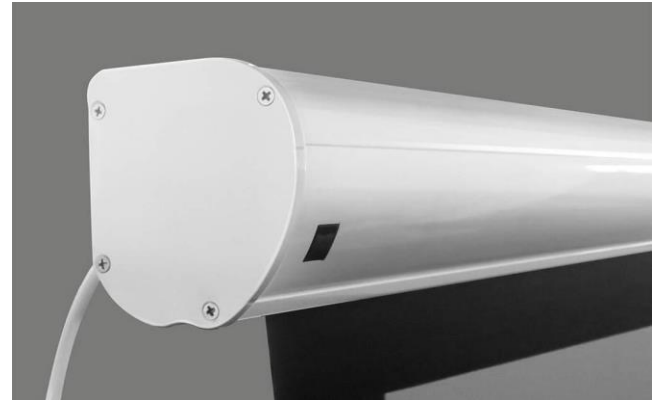

Features:

- Elegant Design
- Integrated Wireless 12v Trigger Included
- One Touch Black Drop Adjustment
- TruFlat Surface for Optimal Viewing Surface

Screen Materials:

Pearl White:

- 1.0 Grain
- 160° Viewing Angle
- Enhanced for 4K
- Best for Controlled Lighting Environments

Slate Gray:

- 0.8 Grain
- 120° Viewing Angle
- Enhancing for 4K
- Best for Environments with Ambient Light

Raven:

- Grain 0.7
- 160° Viewing Angle
- Enhancing for 4K and
- Best for Environments with Ambient Light and Lumen Projectors

Fallstreak Raven:

- 0.7 Grain
- 160° Viewing Angle
- Enhancing for 4K
- Best for Environments with High Demand for Image and Audio Fidelity

The Tauten Series from Cirrus Screens is designed in Canada. With a combination of aesthetics and design, the Tauten Series fits seamlessly into any room. The easy to adjust tab tensioning system provides the best possible picture from a motorized screen. Our screen materials have been engineered to perform best in class colour reproduction and uniformity. All our screens have been optimized for 4K, 1080p, LED, lamp based and laser projectors.