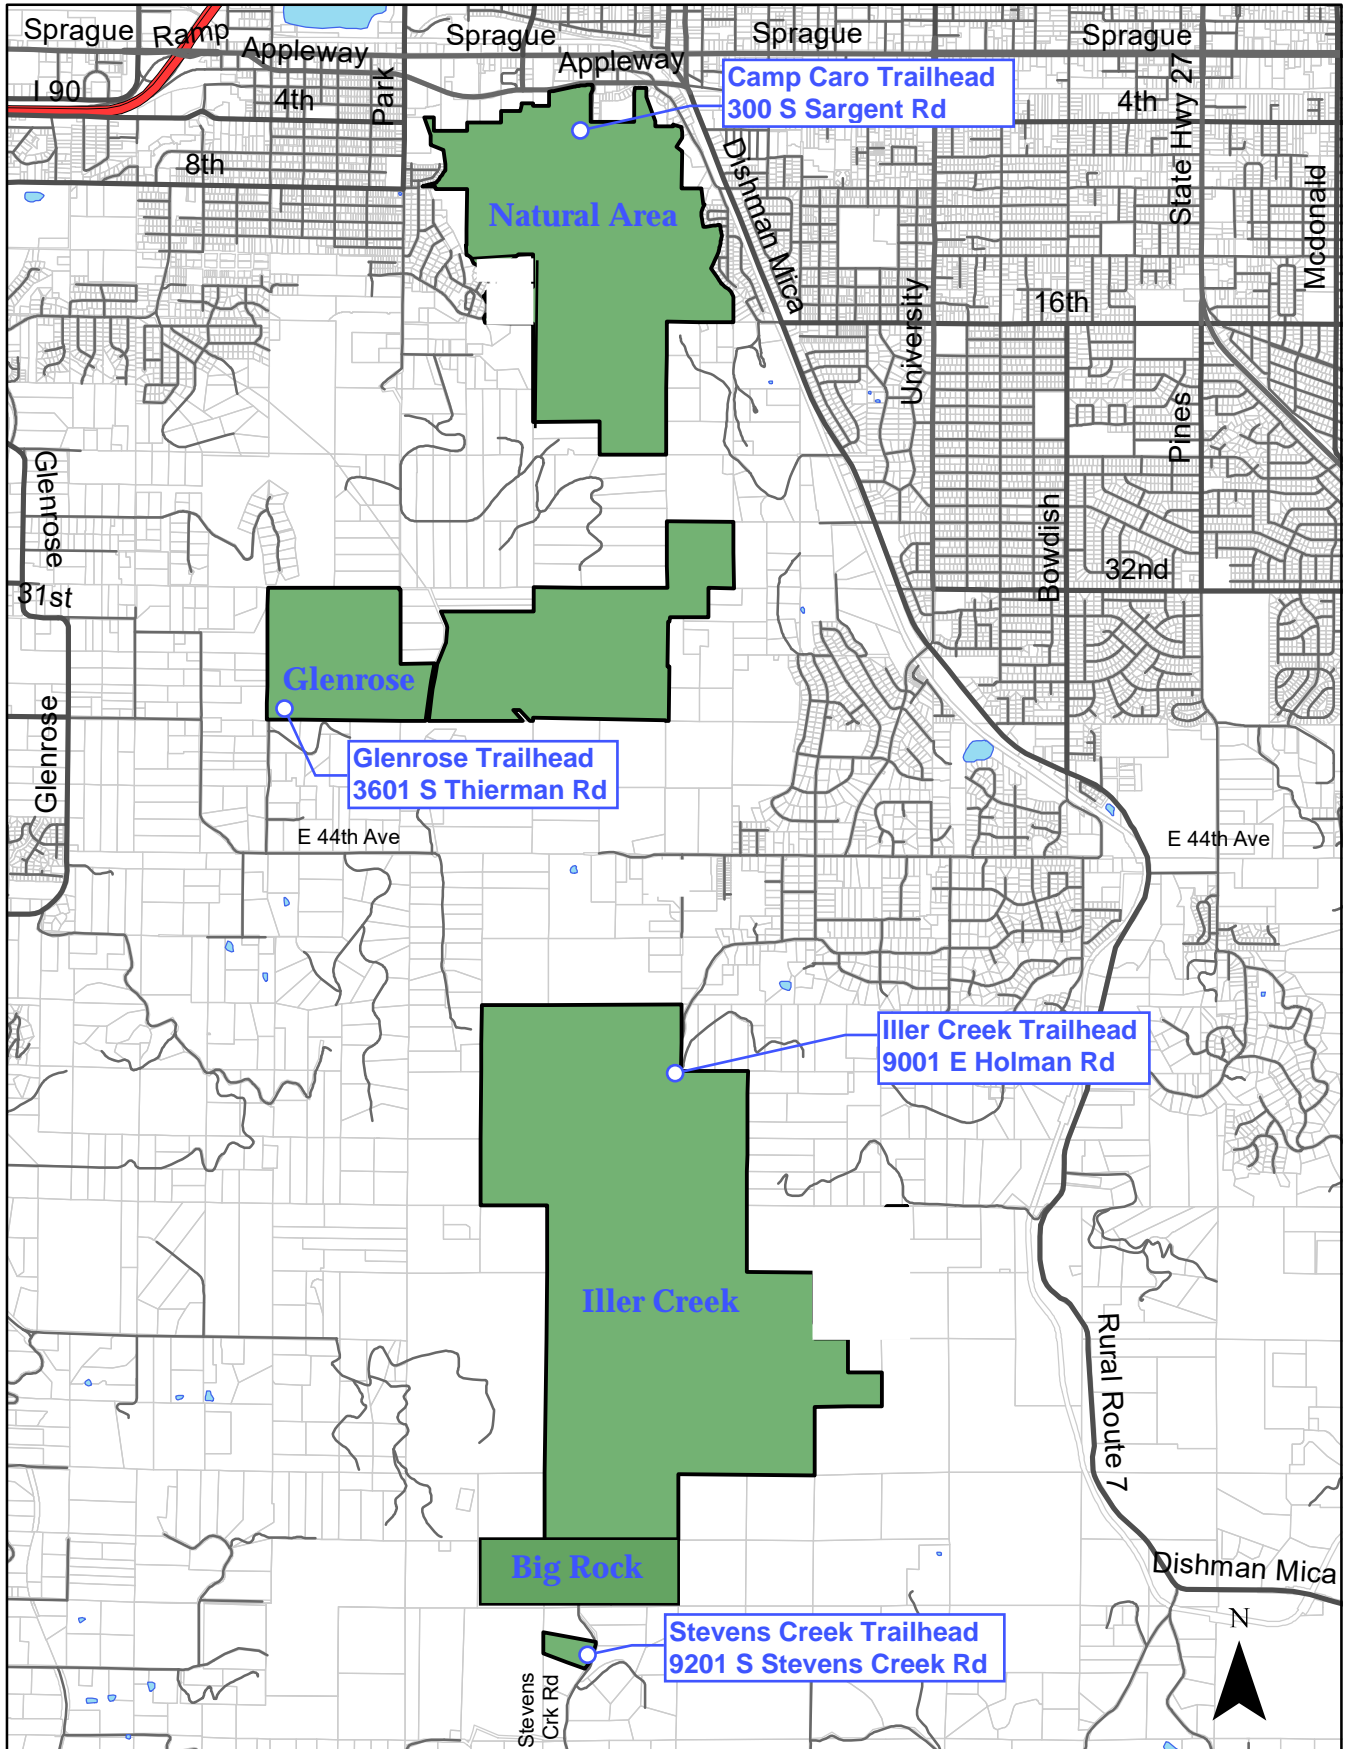

# Dishman Hills Public Trailheads & Conservation Land

0 0.5 1 1.5 2 Miles