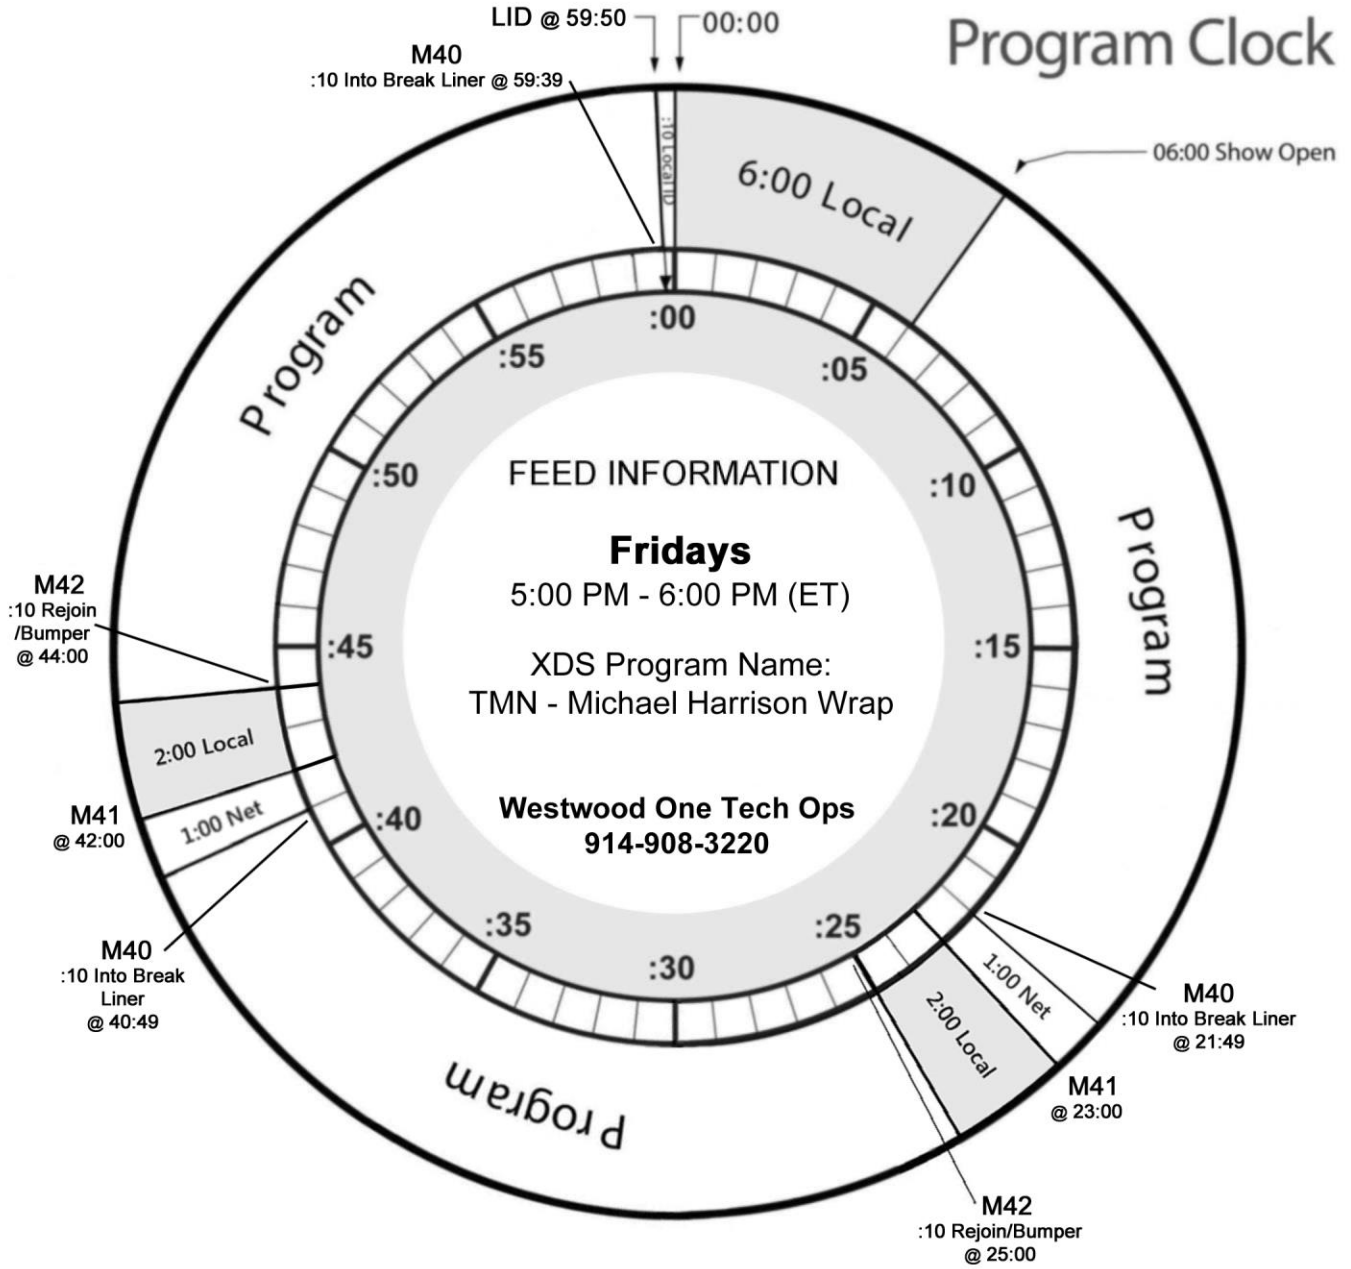

The MICHAEL HARRISON WRAP

Talk Media Network
Where Entertainment Lives

NETCUE CLOSURES
M40 :NETCUE - :10 Local ID
M41 :NETCUE - Local
M42 :NETCUE - :10 Rejoin Bumper

**Talk Media Network
Affiliate Relations**
(616) 308-7532
talkmedianetwork.com

COMMERCIAL INVENTORY
Network: 2:00
Local: 10:00

All times are exact.