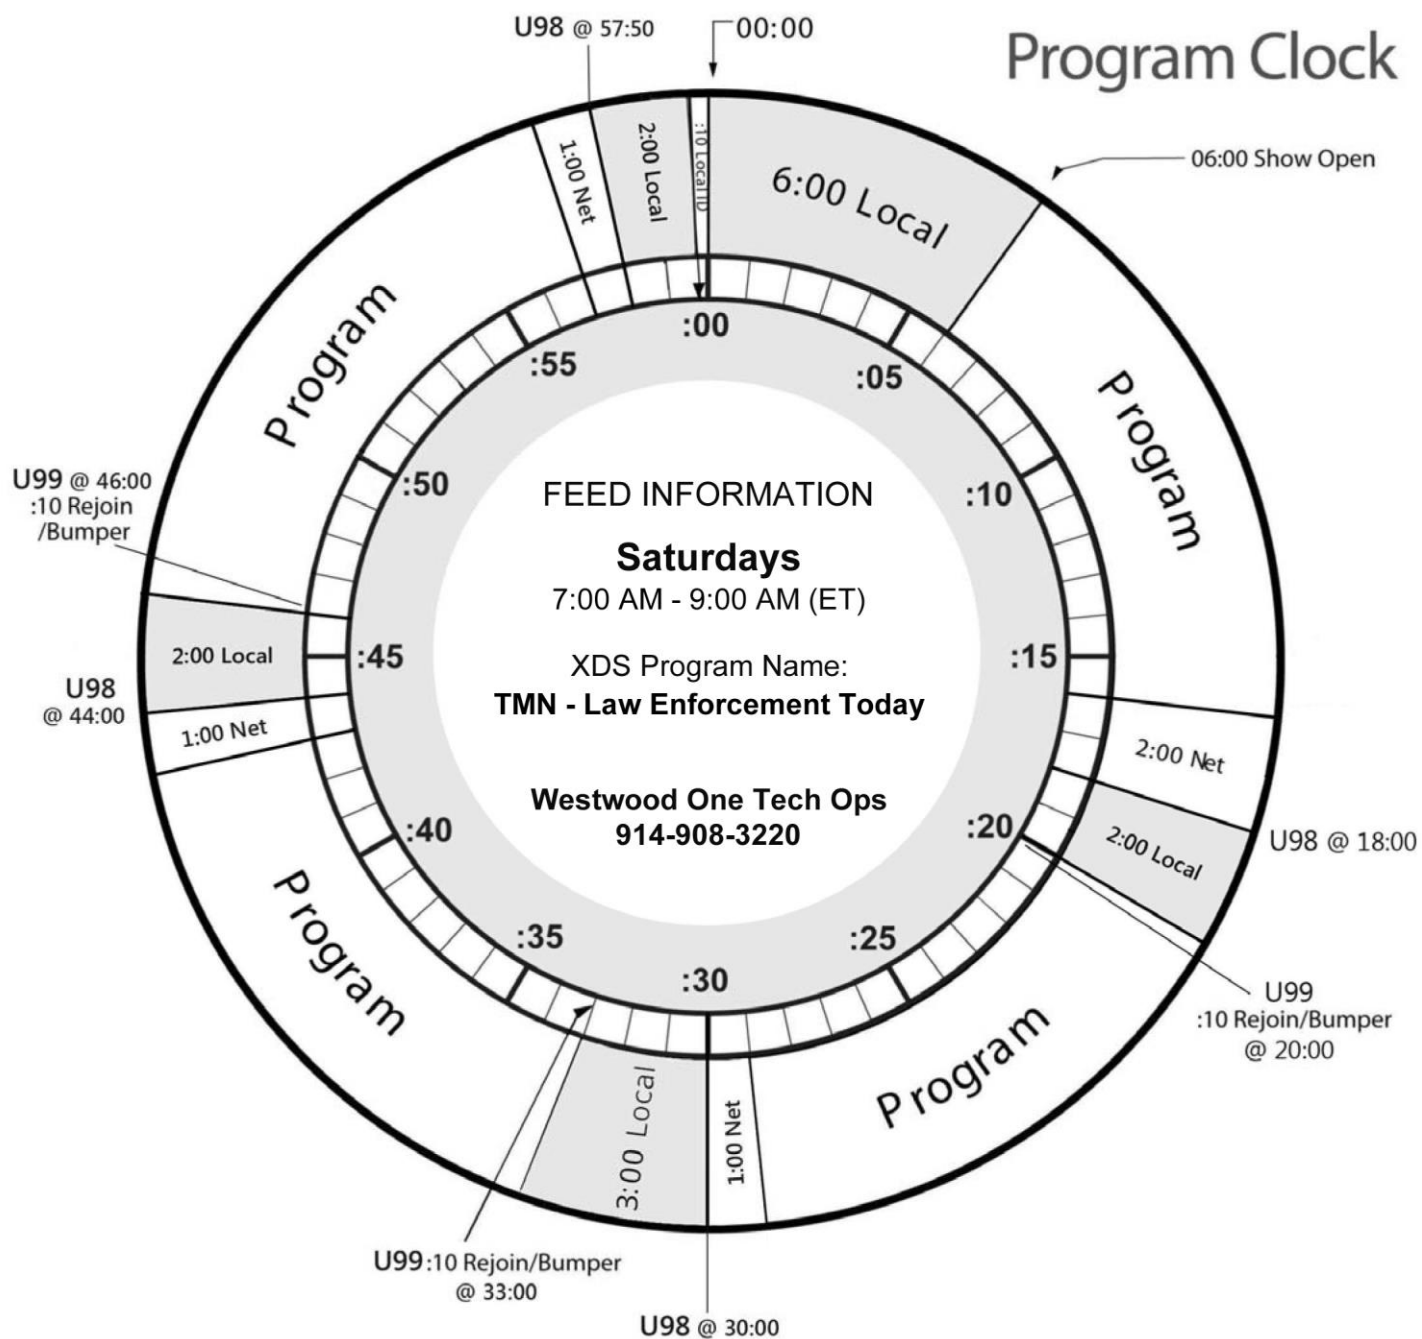

Program Clock

Talk Media Network

Where Entertainment Lives

NETCUE CLOSURES
 U98 :NETCUE - Local
 U99 :NETCUE - :10 Rejoin Bumper

**Talk Media Network
 Affiliate Relations**
 (616) 308-7532
 talkmedianetwork.com

COMMERCIAL INVENTORY
 Network: 5:00
 Local: 15:00

All times are exact.