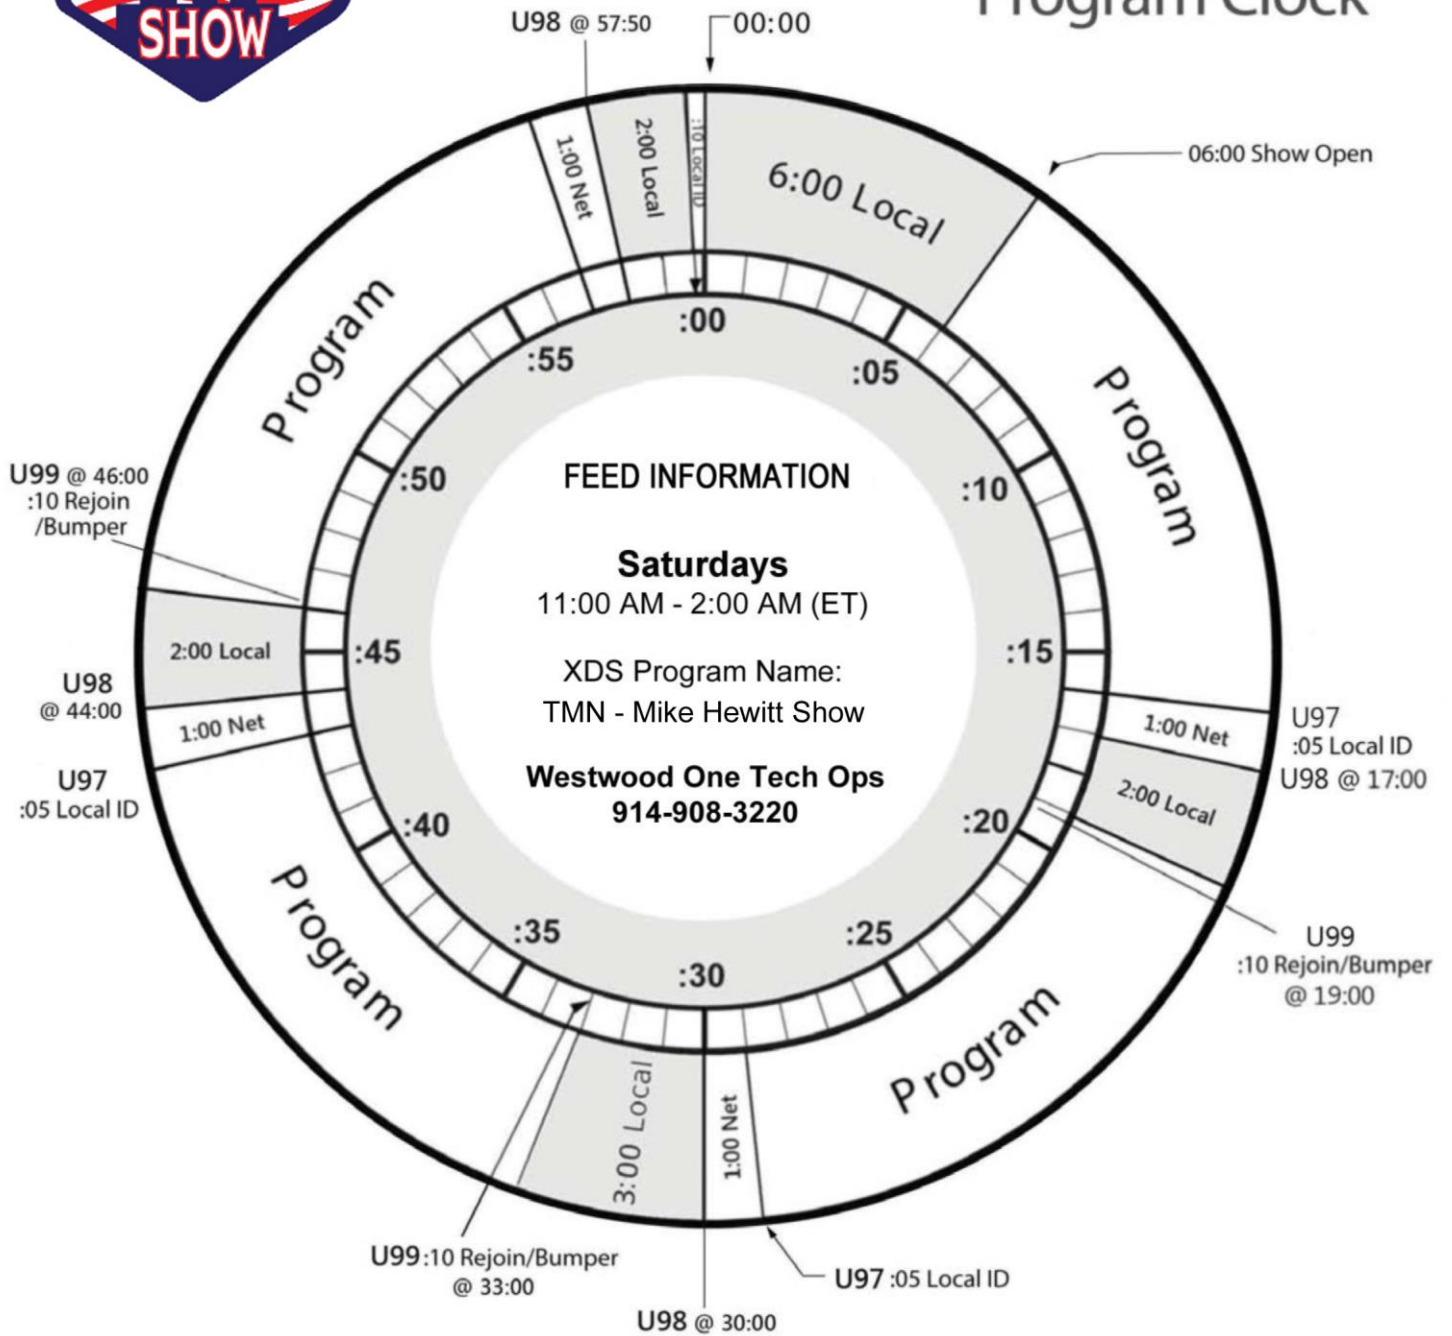

Program Clock

Talk Media Network

Where Entertainment Lives

NETCUE CLOSURES

U97 :NETCUE - :05 Local ID
 U98 :NETCUE - Local
 U99 :NETCUE - :10 Rejoin Bumper

**Talk Media Network
 Affiliate Relations**
 (616) 308-7532
 talkmedianetwork.com

COMMERCIAL INVENTORY

Network: 4:00
 Local: 15:00

All times are exact.