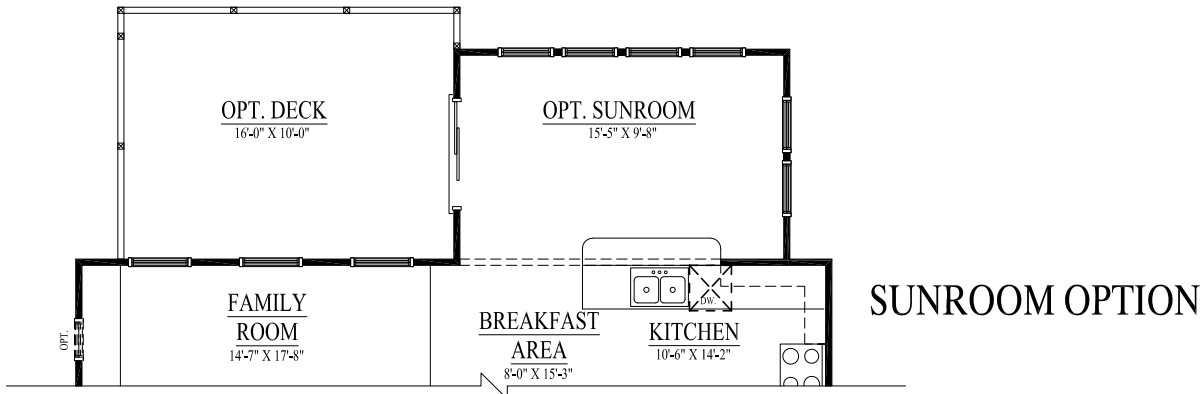

MAIN LEVEL FLOOR PLAN