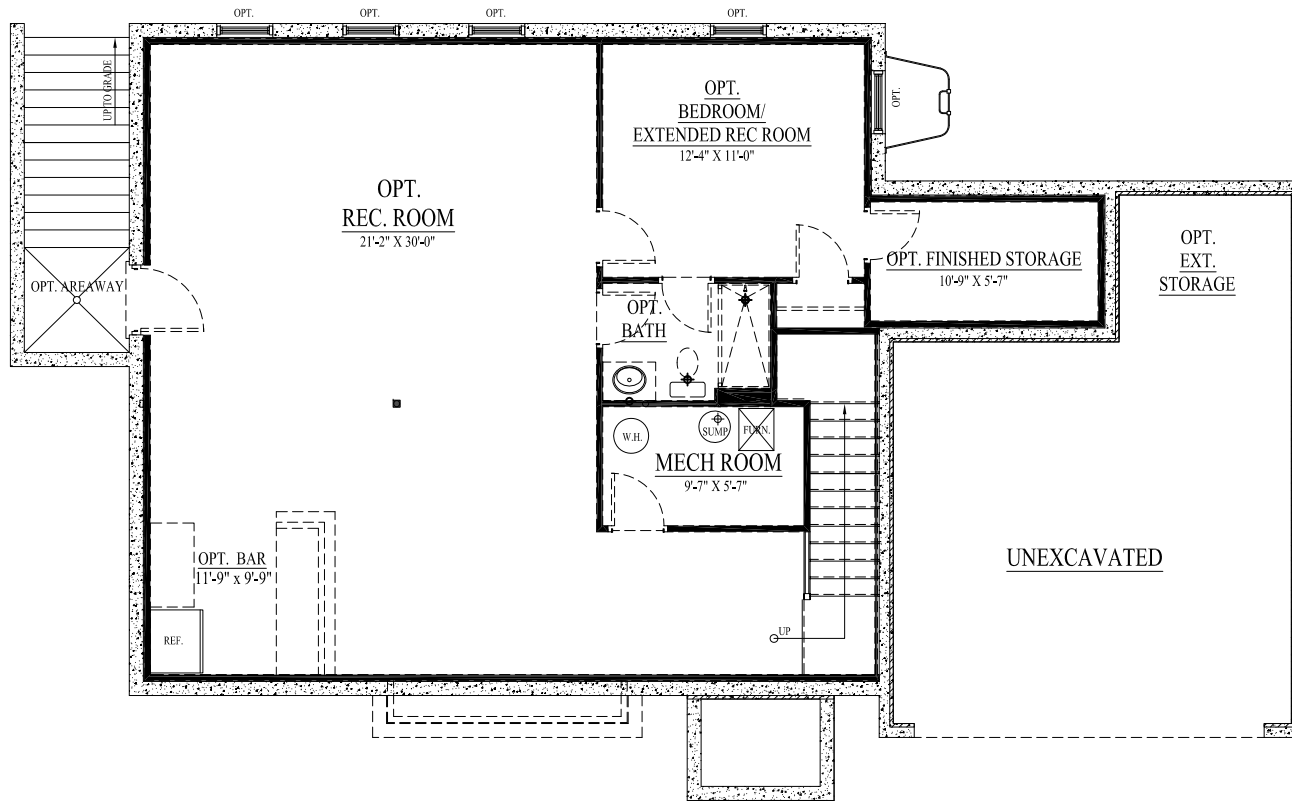

THE CHARLESTON

ELEVATION 3

W/ OPTIONAL SHUTTERS, STONE WATER TABLE/
COLUMNS /PORCH, FRONT PORCH, AND 3-CAR GARAGE

ELEVATION 2

W/ OPTIONAL SHUTTERS AND
STONE WATER TABLE/ COLUMNS/ STOOP,

ELEVATION 1

W/ OPTIONAL SHUTTERS AND
STONE WATER TABLE/ COLUMNS/ STOOP,

Visit us at 6701 Lake Drive, Warrenton VA 20187

Call us at (703) 881-2176

Visit our website: www.lakeside-homes.com

MAIN LEVEL FLOOR PLAN

SECOND FLOOR PLAN

SUNROOM OPTION

BASEMENT FLOOR PLAN