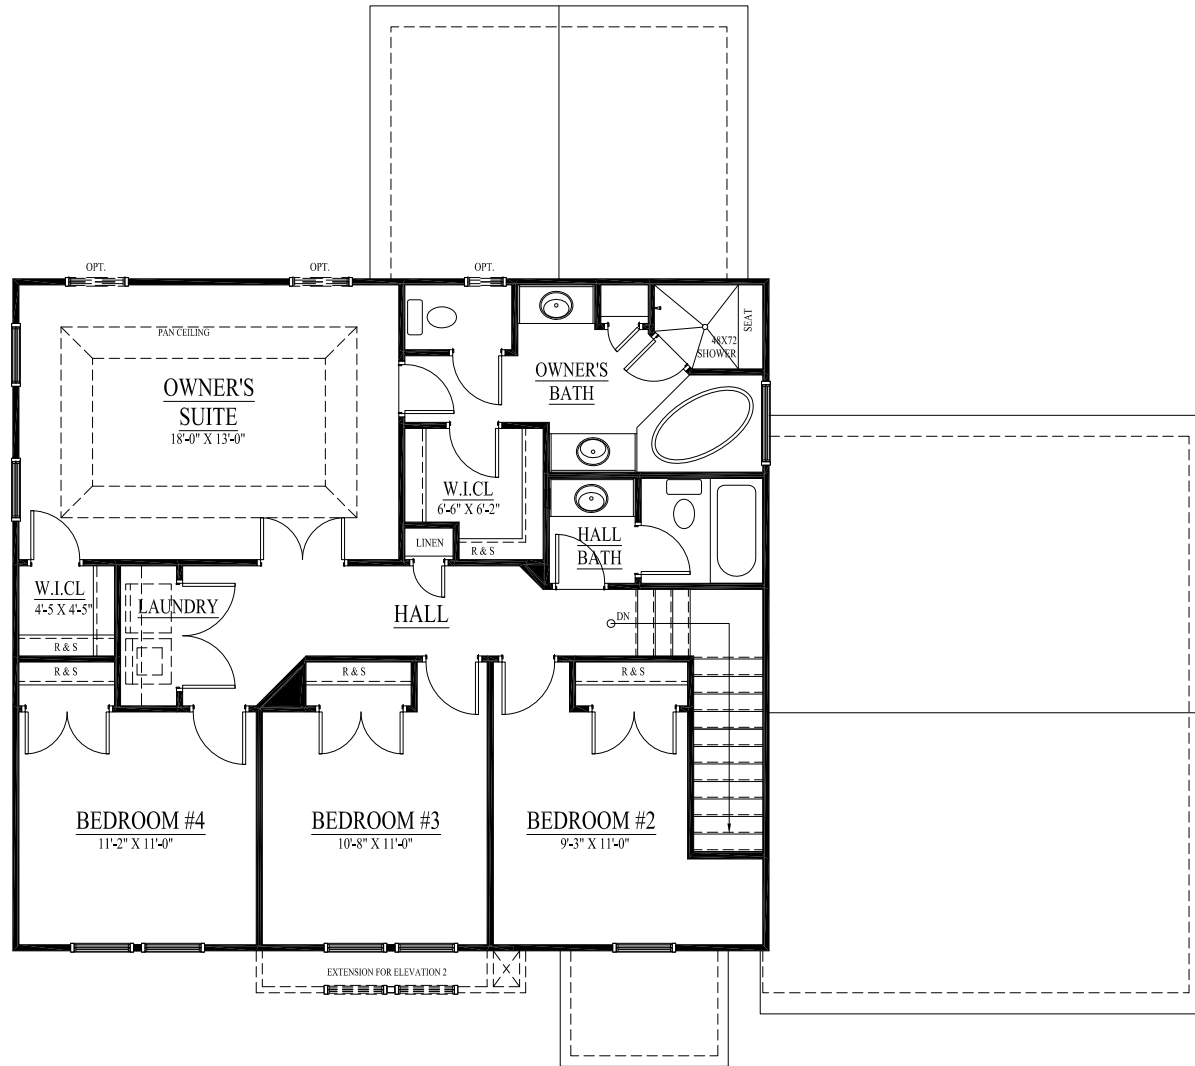

THE CHARLESTON

ELEVATION 3

W/ OPTIONAL SHUTTERS, STONE WATER TABLE/
COLUMNS /PORCH, FRONT PORCH, AND 3-CAR GARAGE

ELEVATION 2

W/ OPTIONAL SHUTTERS AND
STONE WATER TABLE/ COLUMNS/ STOOP,

ELEVATION 1

W/ OPTIONAL SHUTTERS AND
STONE WATER TABLE/ COLUMNS/ STOOP,

Visit us at 6701 Lake Drive, Warrenton VA 20187

Call us at (703) 881-2176

Visit our website: www.lakeside-homes.com

MAIN LEVEL FLOOR PLAN

SECOND FLOOR PLAN

SUNROOM OPTION

BASEMENT FLOOR PLAN