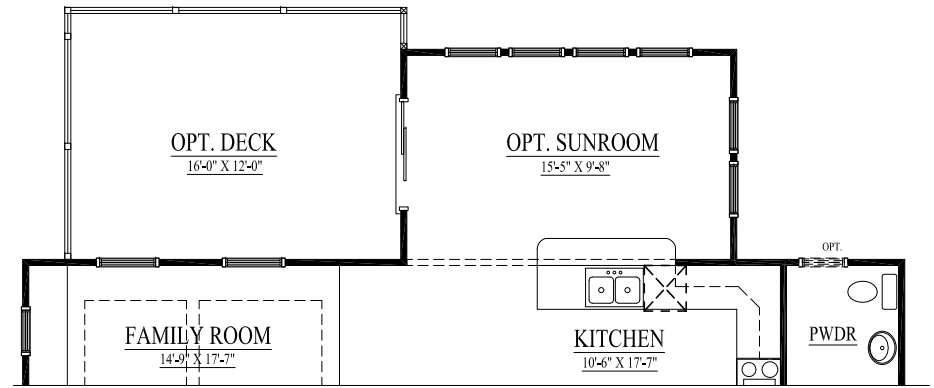

THE CAROLINA

ELEVATION 3

W/ OPTIONAL SHUTTERS, STONE WATER TABLE/
COLUMNS / PORCH, WRAP AROUND FRONT PORCH, AND 3-CAR GARAGE

ELEVATION 2

W/ OPTIONAL SHUTTERS, STONE WATER TABLE/
COLUMNS/ STOOP, BOX BAY WINDOW, AND GARAGE EXTENSION

ELEVATION 1

W/ OPTIONAL SHUTTERS AND
STONE WATER TABLE COLUMNS/ STOOP,

Visit us at 6701 Lake Drive, Warrenton VA 20187

Call us at (703) 881-2176

Visit our website: www.lakeside-homes.com

SUN ROOM OPTION

FRONT PORCH OPTIONS

MAIN LEVEL FLOOR PLAN

SECOND LEVEL FLOOR PLAN