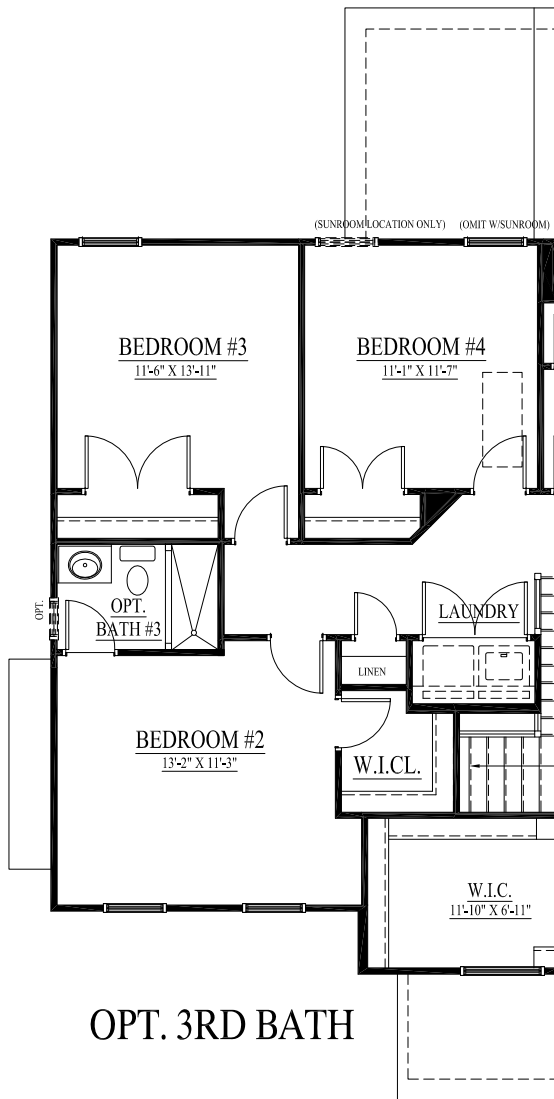

THE CAROLINA

ELEVATION 3

W/ OPTIONAL SHUTTERS, STONE WATER TABLE/
COLUMNS / PORCH, WRAP AROUND FRONT PORCH, AND 3-CAR GARAGE

ELEVATION 2

W/ OPTIONAL SHUTTERS, STONE WATER TABLE/
COLUMNS/ STOOP, BOX BAY WINDOW, AND GARAGE EXTENSION

ELEVATION 1

W/ OPTIONAL SHUTTERS AND
STONE WATER TABLE COLUMNS/ STOOP,

Visit us at 6701 Lake Drive, Warrenton VA 20187

Call us at (703) 881-2176

Visit our website: www.lakeside-homes.com

SUN ROOM OPTION

FRONT PORCH OPTIONS

MAIN LEVEL FLOOR PLAN

SECOND LEVEL FLOOR PLAN