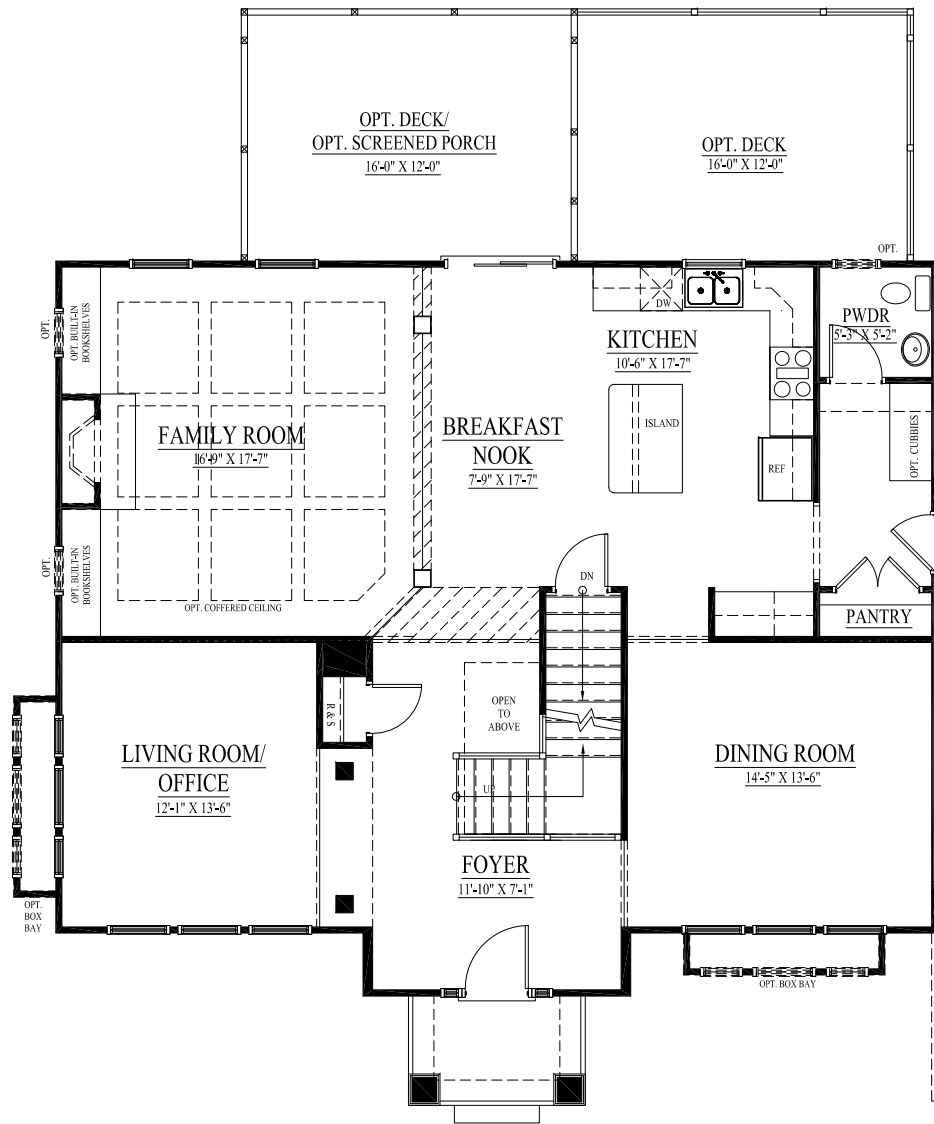

THE CAROLINA

ELEVATION 3

W/ OPTIONAL SHUTTERS, STONE WATER TABLE/
COLUMNS / PORCH, WRAP AROUND FRONT PORCH, AND 3-CAR GARAGE

ELEVATION 2

W/ OPTIONAL SHUTTERS, STONE WATER TABLE/
COLUMNS/ STOOP, BOX BAY WINDOW, AND GARAGE EXTENSION

ELEVATION 1

W/ OPTIONAL SHUTTERS AND
STONE WATER TABLE COLUMNS/ STOOP,

Visit us at 6701 Lake Drive, Warrenton VA 20187

Call us at (703) 881-2176

Visit our website: www.lakeside-homes.com

SUN ROOM OPTION

FRONT PORCH OPTIONS

MAIN LEVEL FLOOR PLAN

SECOND LEVEL FLOOR PLAN