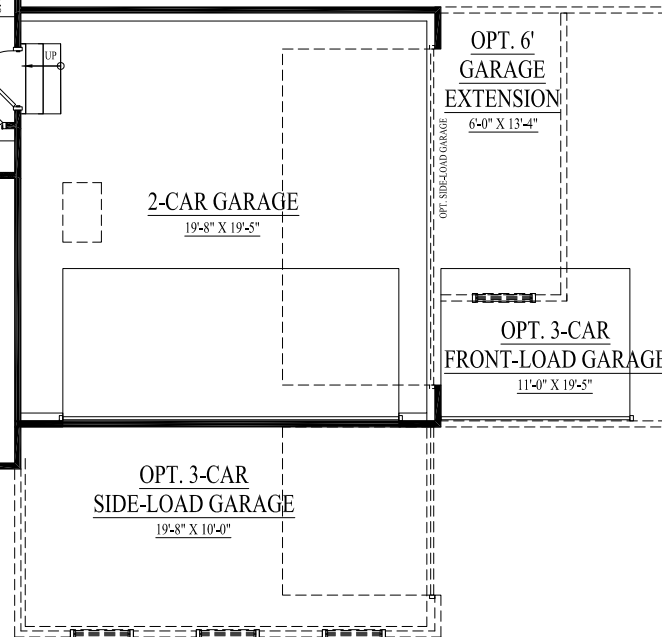

THE CAROLINA

ELEVATION 3

W/ OPTIONAL SHUTTERS, STONE WATER TABLE/
COLUMNS / PORCH, WRAP AROUND FRONT PORCH, AND 3-CAR GARAGE

ELEVATION 2

W/ OPTIONAL SHUTTERS, STONE WATER TABLE/
COLUMNS/ STOOP, BOX BAY WINDOW, AND GARAGE EXTENSION

ELEVATION 1

W/ OPTIONAL SHUTTERS AND
STONE WATER TABLE COLUMNS/ STOOP,

Visit us at 6701 Lake Drive, Warrenton VA 20187

Call us at (703) 881-2176

Visit our website: www.lakeside-homes.com

SUN ROOM OPTION

FRONT PORCH OPTIONS

MAIN LEVEL FLOOR PLAN

SECOND LEVEL FLOOR PLAN