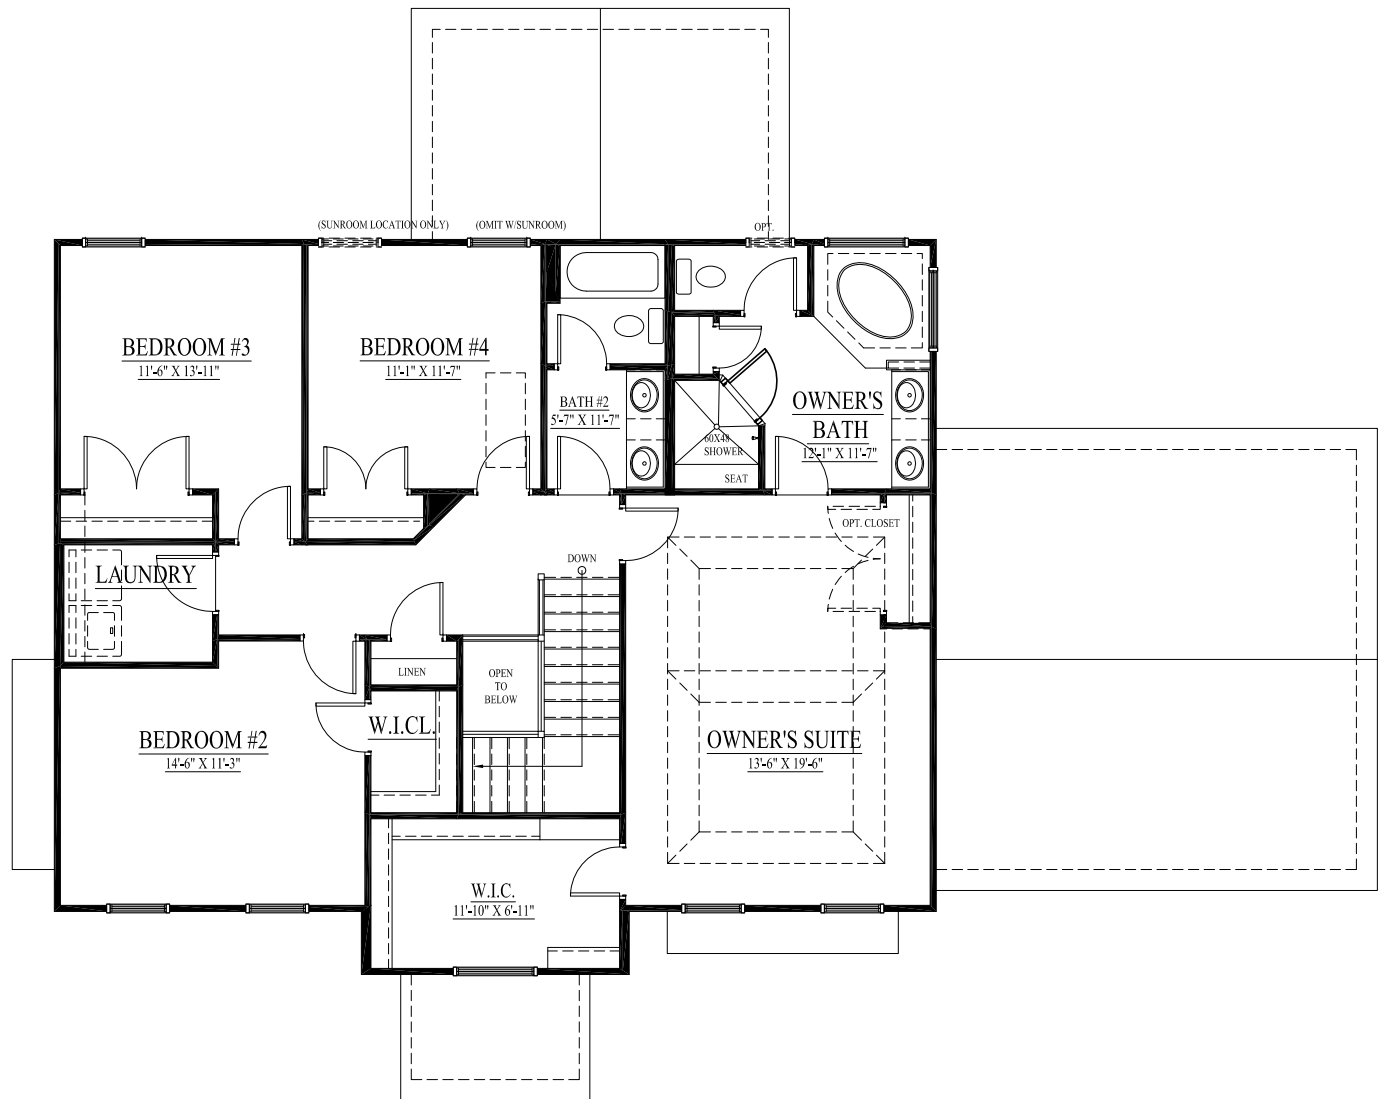

THE CAROLINA

ELEVATION 3

W/ OPTIONAL SHUTTERS, STONE WATER TABLE/
COLUMNS / PORCH, WRAP AROUND FRONT PORCH, AND 3-CAR GARAGE

ELEVATION 2

W/ OPTIONAL SHUTTERS, STONE WATER TABLE/
COLUMNS/ STOOP, BOX BAY WINDOW, AND GARAGE EXTENSION

ELEVATION 1

W/ OPTIONAL SHUTTERS AND
STONE WATER TABLE COLUMNS/ STOOP,

Visit us at 6701 Lake Drive, Warrenton VA 20187

Call us at (703) 881-2176

Visit our website: www.lakeside-homes.com

SUN ROOM OPTION

FRONT PORCH OPTIONS

MAIN LEVEL FLOOR PLAN

SECOND LEVEL FLOOR PLAN