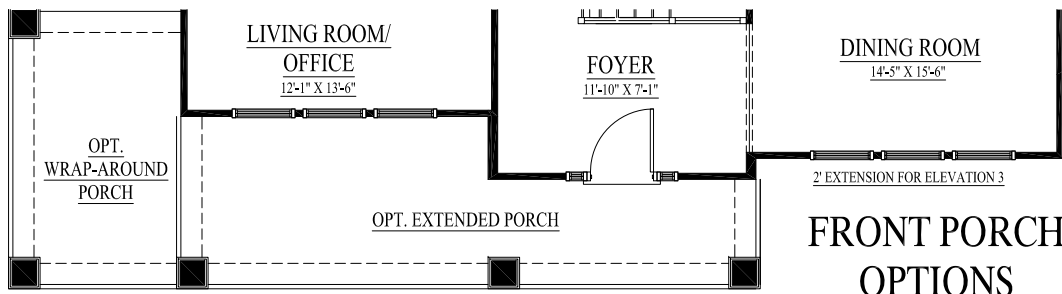

THE CAROLINA

ELEVATION 3

W/ OPTIONAL SHUTTERS, STONE WATER TABLE/
COLUMNS / PORCH, WRAP AROUND FRONT PORCH, AND 3-CAR GARAGE

ELEVATION 2

W/ OPTIONAL SHUTTERS, STONE WATER TABLE/
COLUMNS/ STOOP, BOX BAY WINDOW, AND GARAGE EXTENSION

ELEVATION 1

W/ OPTIONAL SHUTTERS AND
STONE WATER TABLE COLUMNS/ STOOP,

Visit us at 6701 Lake Drive, Warrenton VA 20187

Call us at (703) 881-2176

Visit our website: www.lakeside-homes.com

SUN ROOM OPTION

FRONT PORCH OPTIONS

MAIN LEVEL FLOOR PLAN

SECOND LEVEL FLOOR PLAN