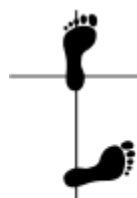

Shorin-Ryu Karate Stances

Musubi dachi
Relax Natural

Dai dachi
Straight Forward

Kiba dachi
Horse Stance

Fudo dachi
Unmovable

Seisan dachi
Front Stance

Zenkutsu dachi
Long Front

Moto dachi
Front Weight

Sanchin dachi

Kōkutsu dachi
Back Stance

Neko ashi dachi
Cat Stance

Renoji dachi
Flat Cat

Kosa dachi
Cross Foot

Tsuru ashi dachi
Crane
Foot on Knee

rev 6.8.2012

OldManKarate.com