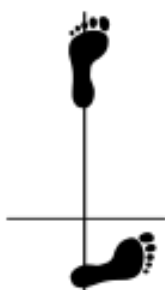

Shorin-Ryu Karate Stances

Musubi dachi
Relax Natural

Dai dachi
Straight Forward

Kiba dachi
Horse Stance

Fudo dachi
Unmovable

Seisan dachi
Front Stance

Zenkutsu dachi
Long Front

Moto dachi
Front Weight

Sanchin dachi

Kōkutsu dachi
Back Stance

Neko ashi dachi
Cat Stance

Renoji dachi
Flat Cat

Kosa dachi
Cross Foot

Tsuru ashi dachi
Crane
Foot on Knee

rev 6.8.2012

OldManKarate.com