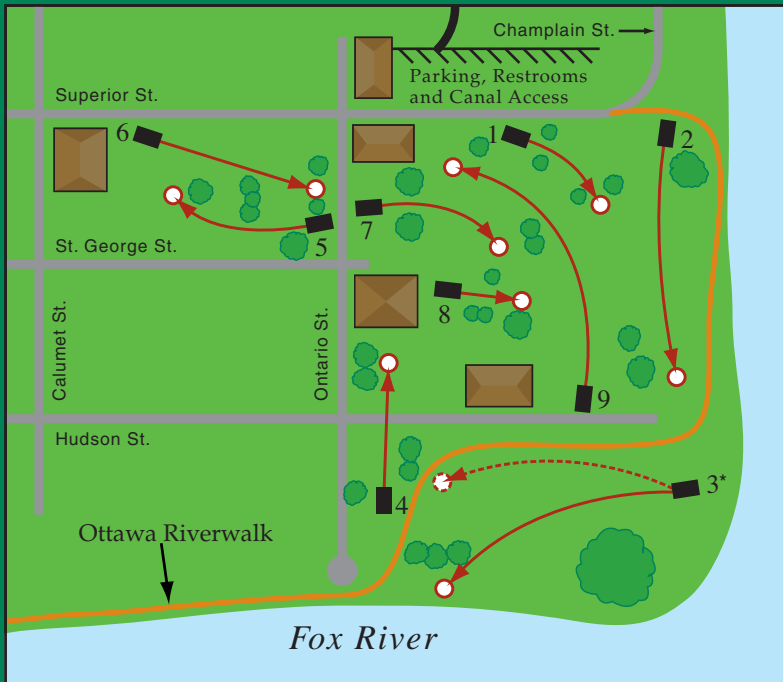

# OTTAWA, IL DISC GOLF

Parking, Restrooms  
and Canal Access

Ottawa Disc Golf Course

Ottawa  
Visitors Center

Ottawa Riverwalk

	Hole	1	2	3	4	5	6	7	8	9	TOTAL
	Feet	215	317	232/ 207*	203	216	258	251	175	443	
Player	Par	3	3	3	3	3	3	3	3	4	

\*Alternate hole location for Hole #3 (in winter or in case of high water)

Sponsored by: Ottawa Recreation

For more information contact the Ottawa Visitors Center: 888-OTTAWA-IL

Experience  
**OTTAWA**  
Illinois