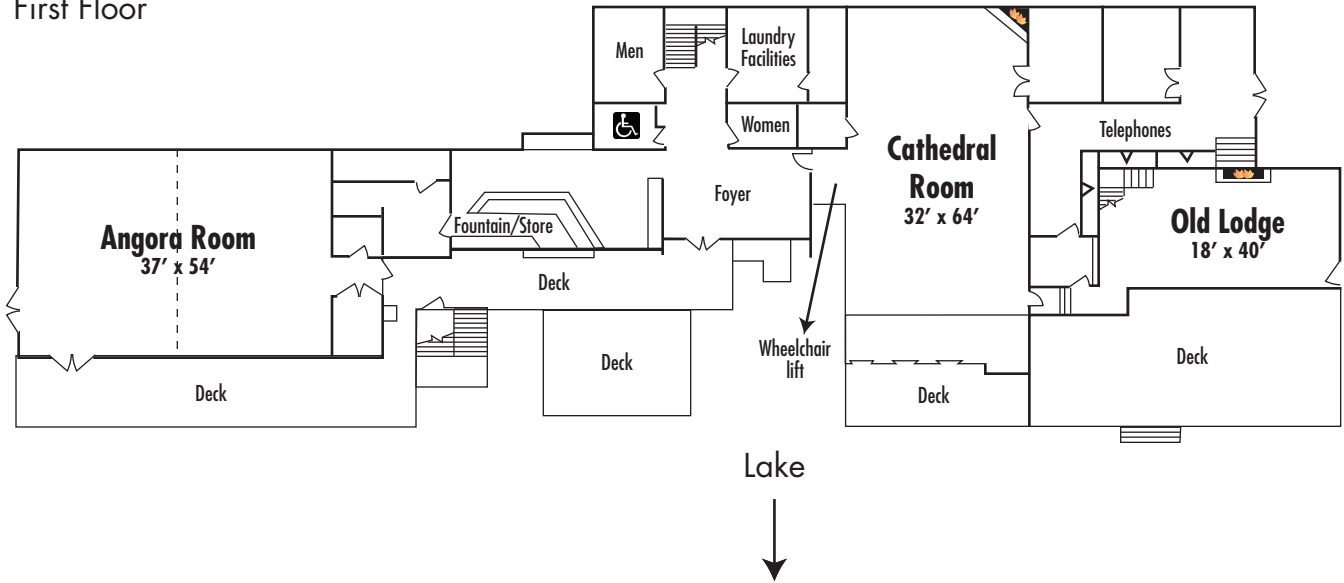

# MAIN LODGE FACILITIES

## First Floor

## Second Floor

 = Fireplace

**Cell Phone** reception at Fallen Leaf Lake is inconsistent.

**Wireless Internet** available in all rooms and on main lodge decks.