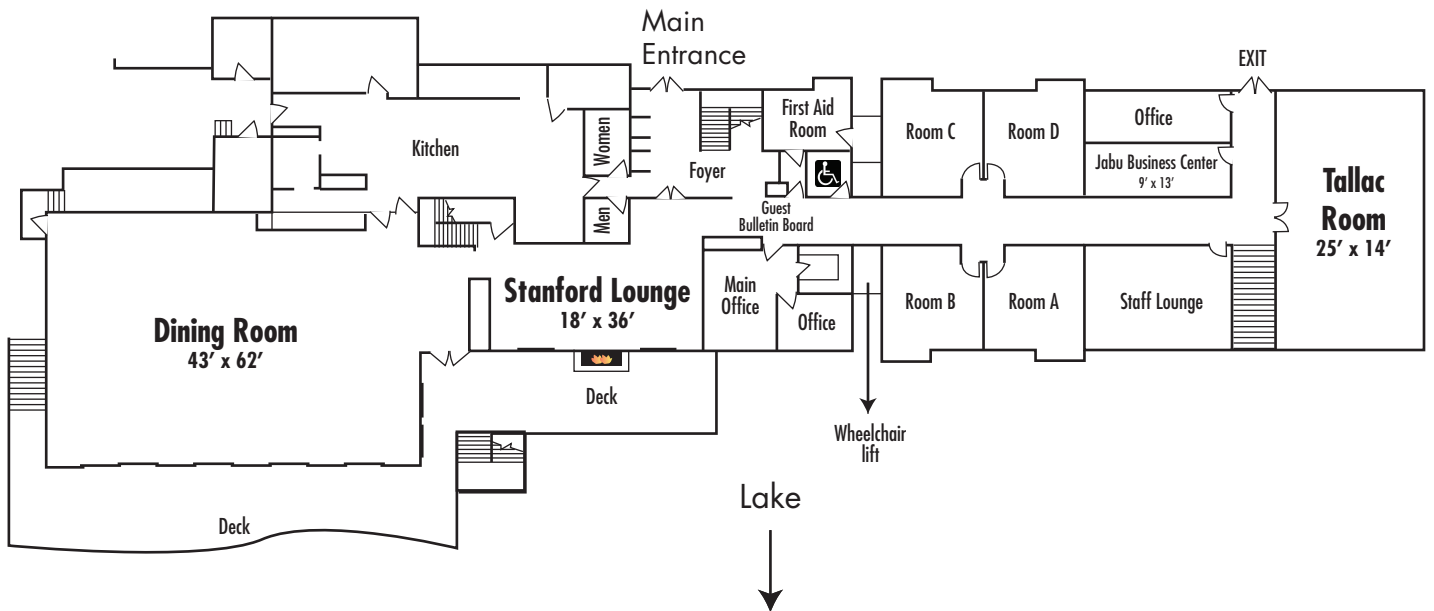

# MAIN LODGE FACILITIES

## First Floor

## Second Floor

 = Fireplace

**Cell Phone** reception at Fallen Leaf Lake is inconsistent.

**Wireless Internet** available in all rooms and on main lodge decks.