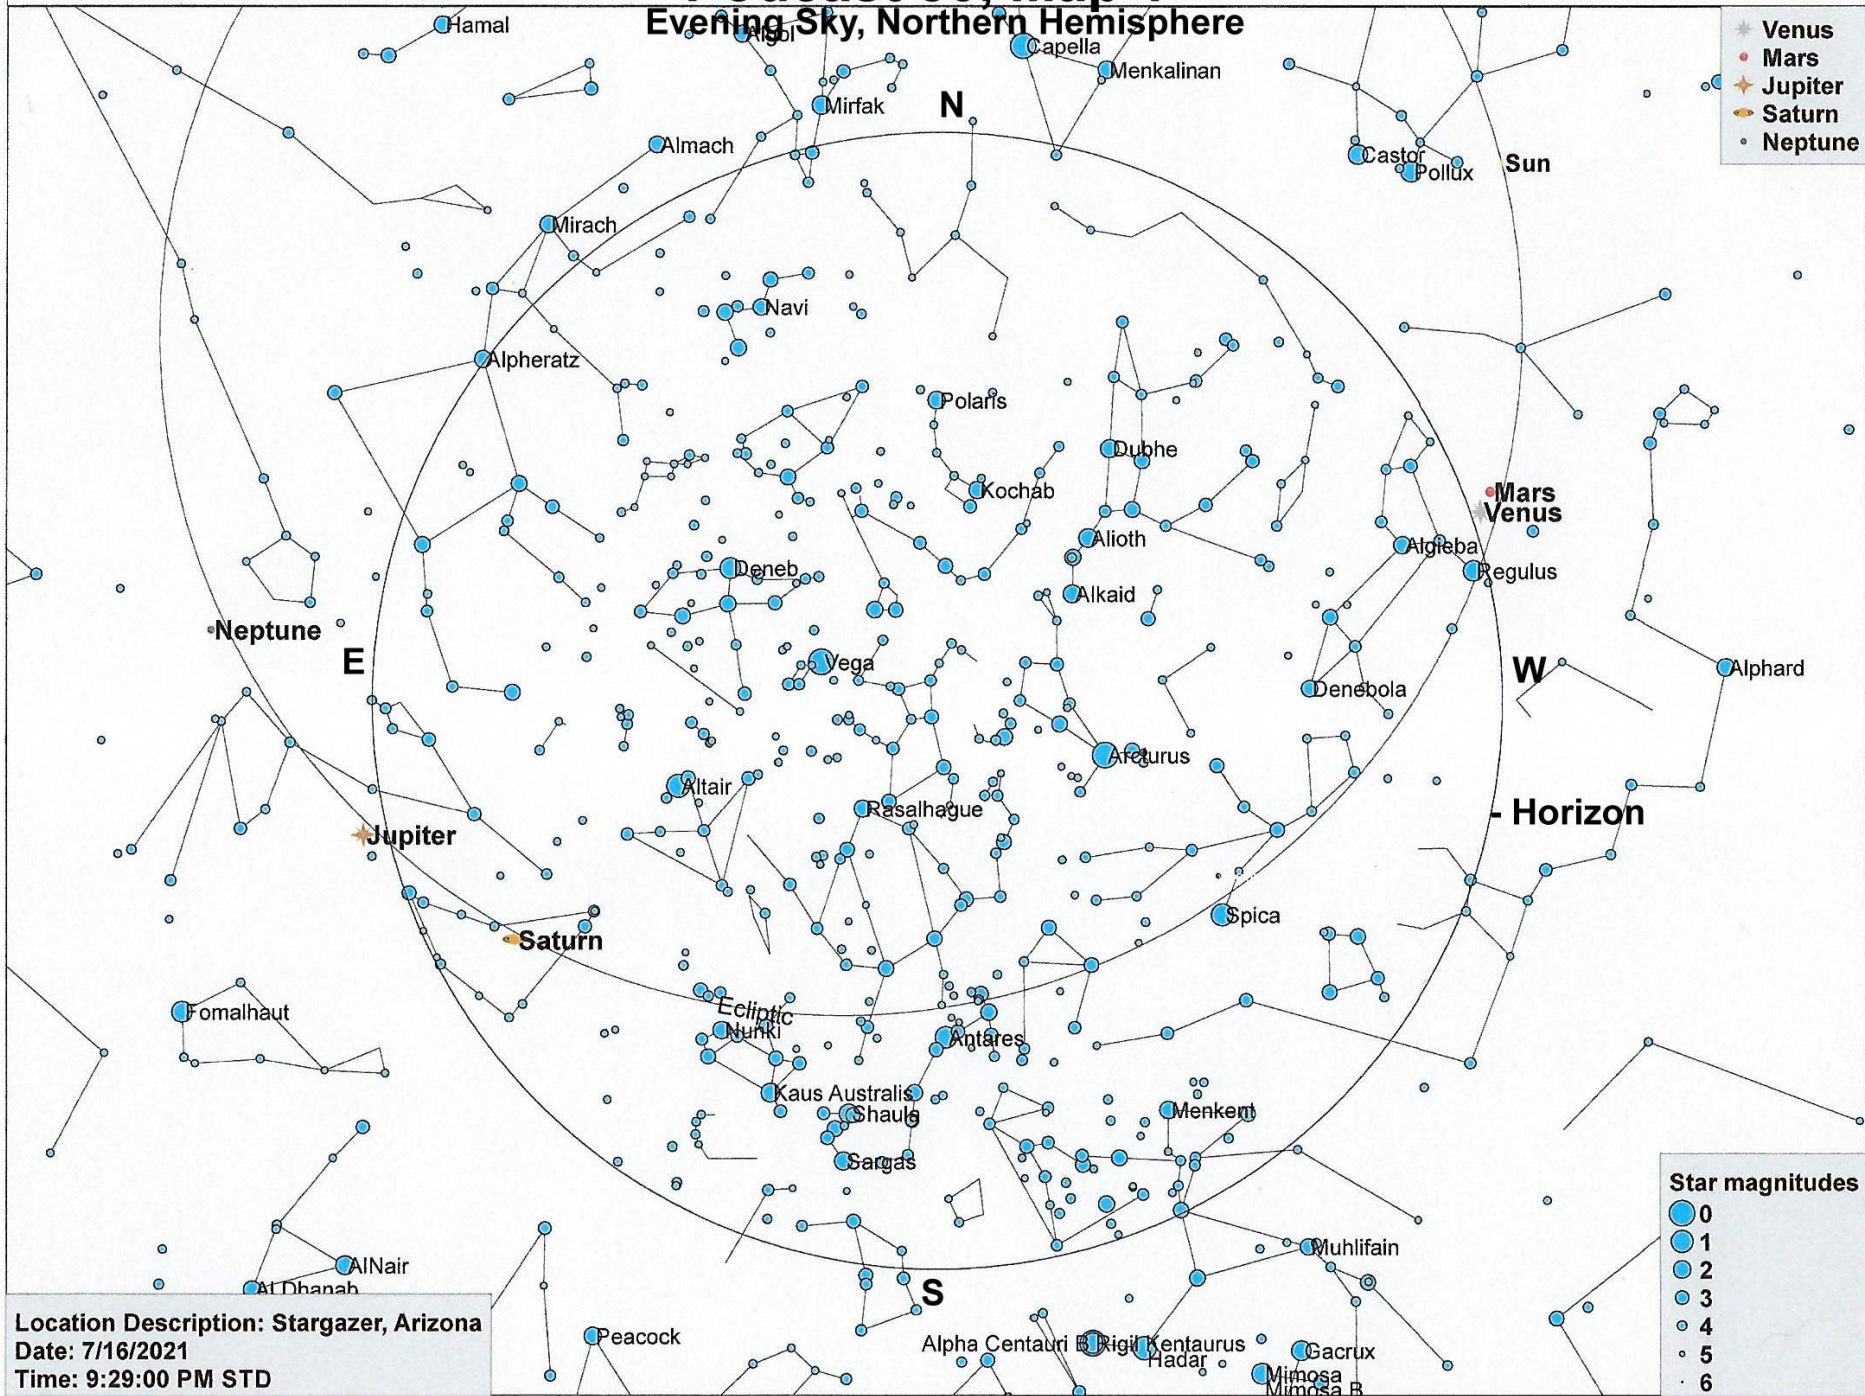

Podcast 80, Map 1

Evening Sky, Northern Hemisphere

Location Description: Stargazer, Arizona
Date: 7/16/2021
Time: 9:29:00 PM STD